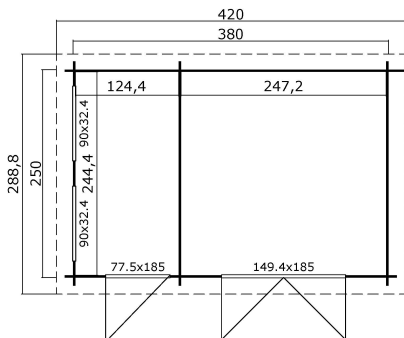

-  28 mm
-  2
-  6
-  **2 YEARS**

PACKAGING: 1 PALLET(S)

 440 x 118 x 60 cm
736 kg

EAN 4743329248512

DIMENSIONS

Floor area	9.15 m ²
Roof dimensions	2.95 x 4.20 m
Cubic volume	≈ 20.08 m ³
Wall height	≈ 2.00 m
Ridge height	≈ 2.39 m
Front overhang	≈ 20 cm

WINDOWS & DOORS

1 x Double door (SGA+28*)	149.4 x 185.0 cm
1 x Single door (TA+28*)	77.5 x 185.0 cm
2 x Single window fixed (SGA*)	90.0 x 32.4 cm

*SGA: Single Glazed Action

*SGA+28: Single Glazed Action with 28 mm Frame

*TA+28: Solid Wood Action with 28 mm Frame

ROOF & FLOOR

Roof boards	15x90 mm
Floor boards	15x90 mm
Roof surface	13.02 m ²
Roof angle	≈ 18 °
Treated Bearers	45x45 mm

* Optional roof covering available