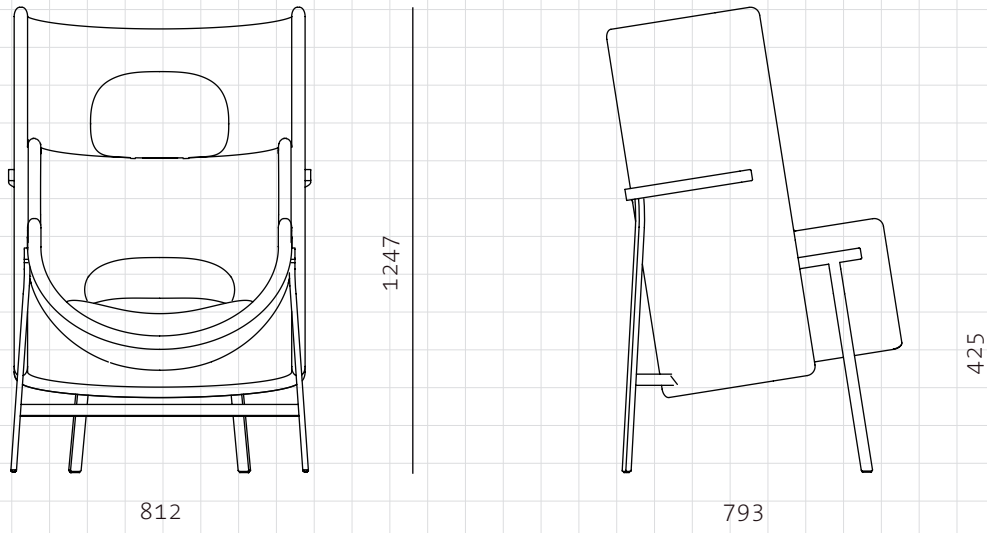

Kite Highback Chair-Deep

**CODE**  
**DIMENSIONS**

KT-S120-D  
W812 x D793 x H1247mm  
Seating height: 425mm

**NET WEIGHT**  
**ENVIRONMENT**  
**MATERIALS**

37.0 kg  
Indoor  
Steel black powder coat matt, Upholstered moulded foam shell  
\*Please refer to website or contact your local representative for complete material swatches.

**SHIPPING**

<b>Package</b>	Assembled		
<b>Package Qty</b>	1 pcs/box		
<b>Packaging</b>	<b>Measurement (mm)</b>	<b>Volume (cbm)</b>	<b>Gross Weight (kg)</b>
<b>FCL</b>	W897 x D878 x H1352	1.06	49.54
<b>LCL/AIR</b>	W937 x D918 x H1442	1.24	59.53