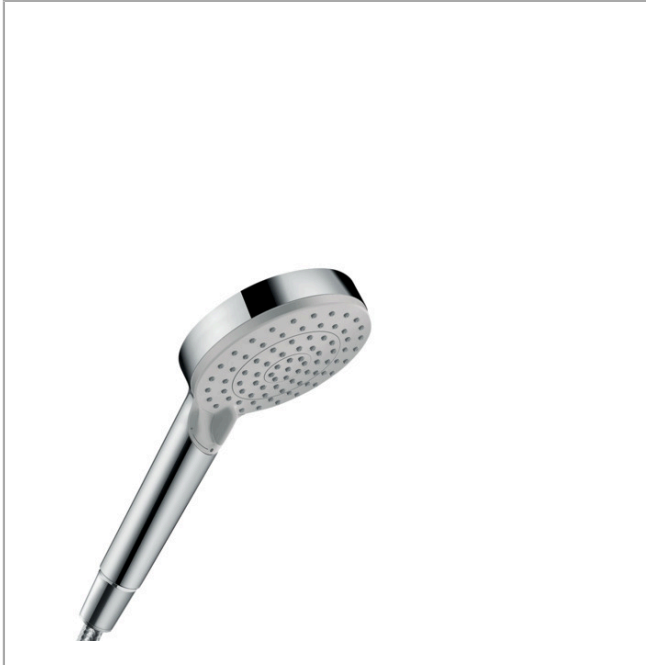

**Vernis Blend**  
**Hand shower 100 Vario 1.75 GPM**  
 Finishes : **chrome** Part no. : **26340001**

**Description**

**Features**

- Spray modes: Rain, IntenseRain
- 80 no-clog spray channels
- Continuous spray mode adjustment
- easy cleanable plastic spray disc
- Flow: 1.75 GPM (6.6 L/Min)

**Item details**

List Price \$ 43.00

**Technology**

**Compliance**

**Product image**

**Scale drawing**