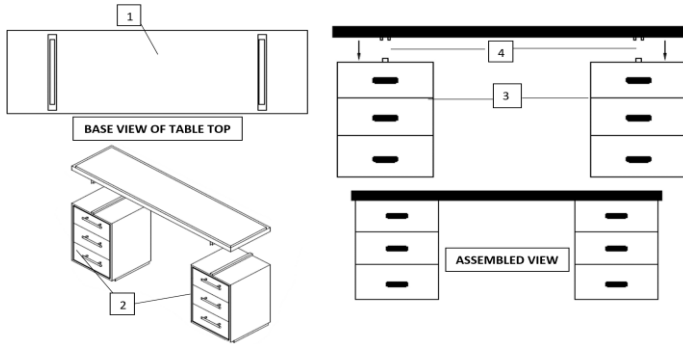

ASSEMBLY INSTRUCTIONS

ITEM DESCRIPTION:

ITEM NO.: FKI03

NAME: Wixom Desk

MATERIAL TYPE: Oak, Brass

FINISH: Ebony, Antique Brass

ITEM NET WEIGHT: 238LBS

- Open the box on a flat, soft place to avoid scratches on product.
- Do not throw away packing materials until assembly is complete.
- Assembly requires two people for proper and safe handling.

TO ASSEMBLE:

1. Open the table, position cantilevered wood 6-drawer desk in desire location.
2. Open the wooden top (1) and wooden three drawer base (2) from the separate packing received with this box.
3. Measure the tabletop slots to properly align the bases. Position the wooden three drawer base, one left and right side, the distance should match with the tabletop size, it should not exceed from tabletop size.
4. Lift the tabletop and place on wooden three drawer base by matching the wooden cut area for complete assembly.
5. Please see images to the left to follow.