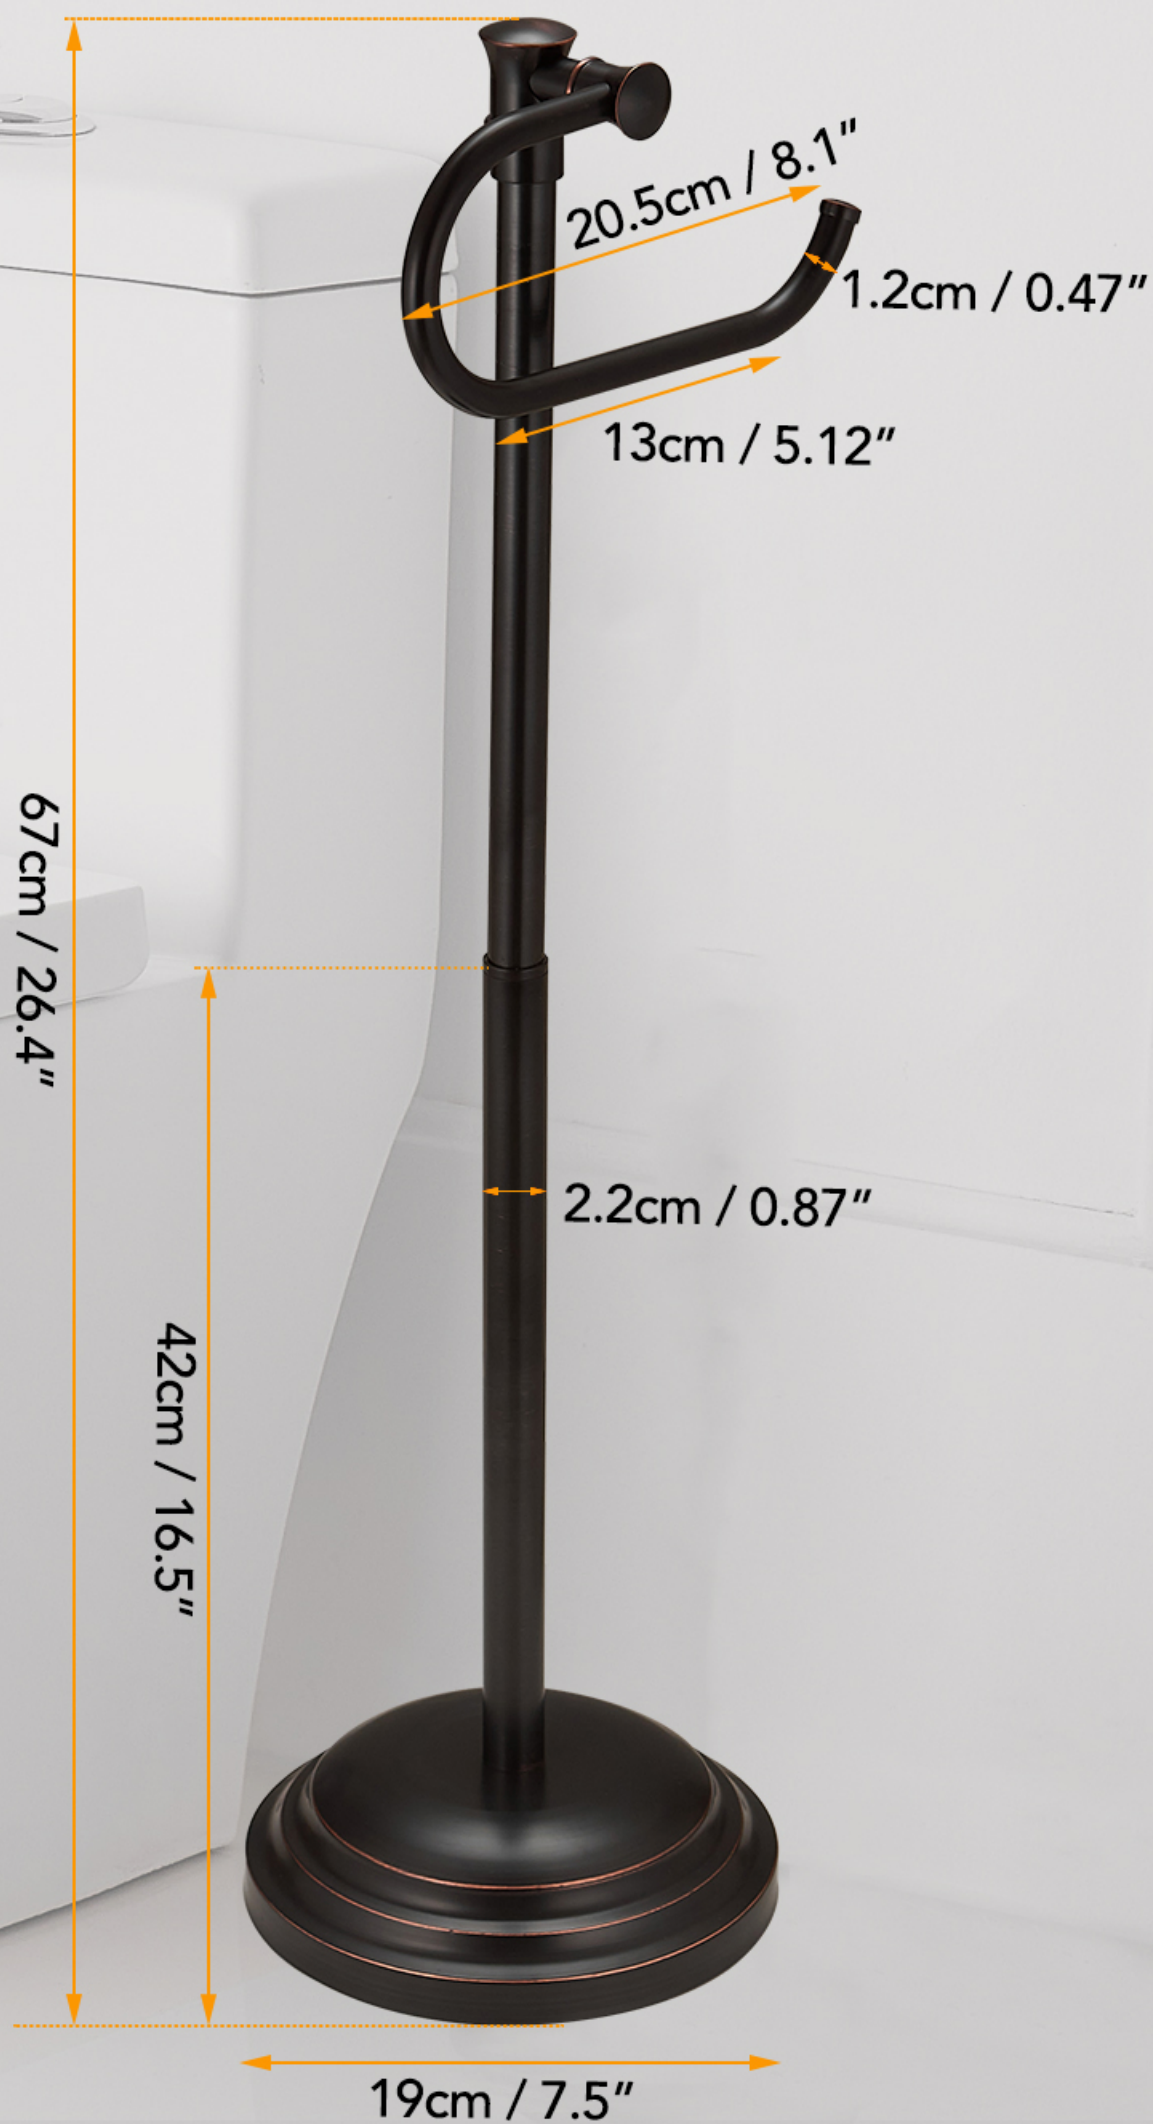

# FITS VARIOUS SIZE OF PAPER ROLL

REGULAR  
1X

BIG  
1.33X

MEGA  
1.67X

SUPER  
1.83X

DOUBLE  
2X