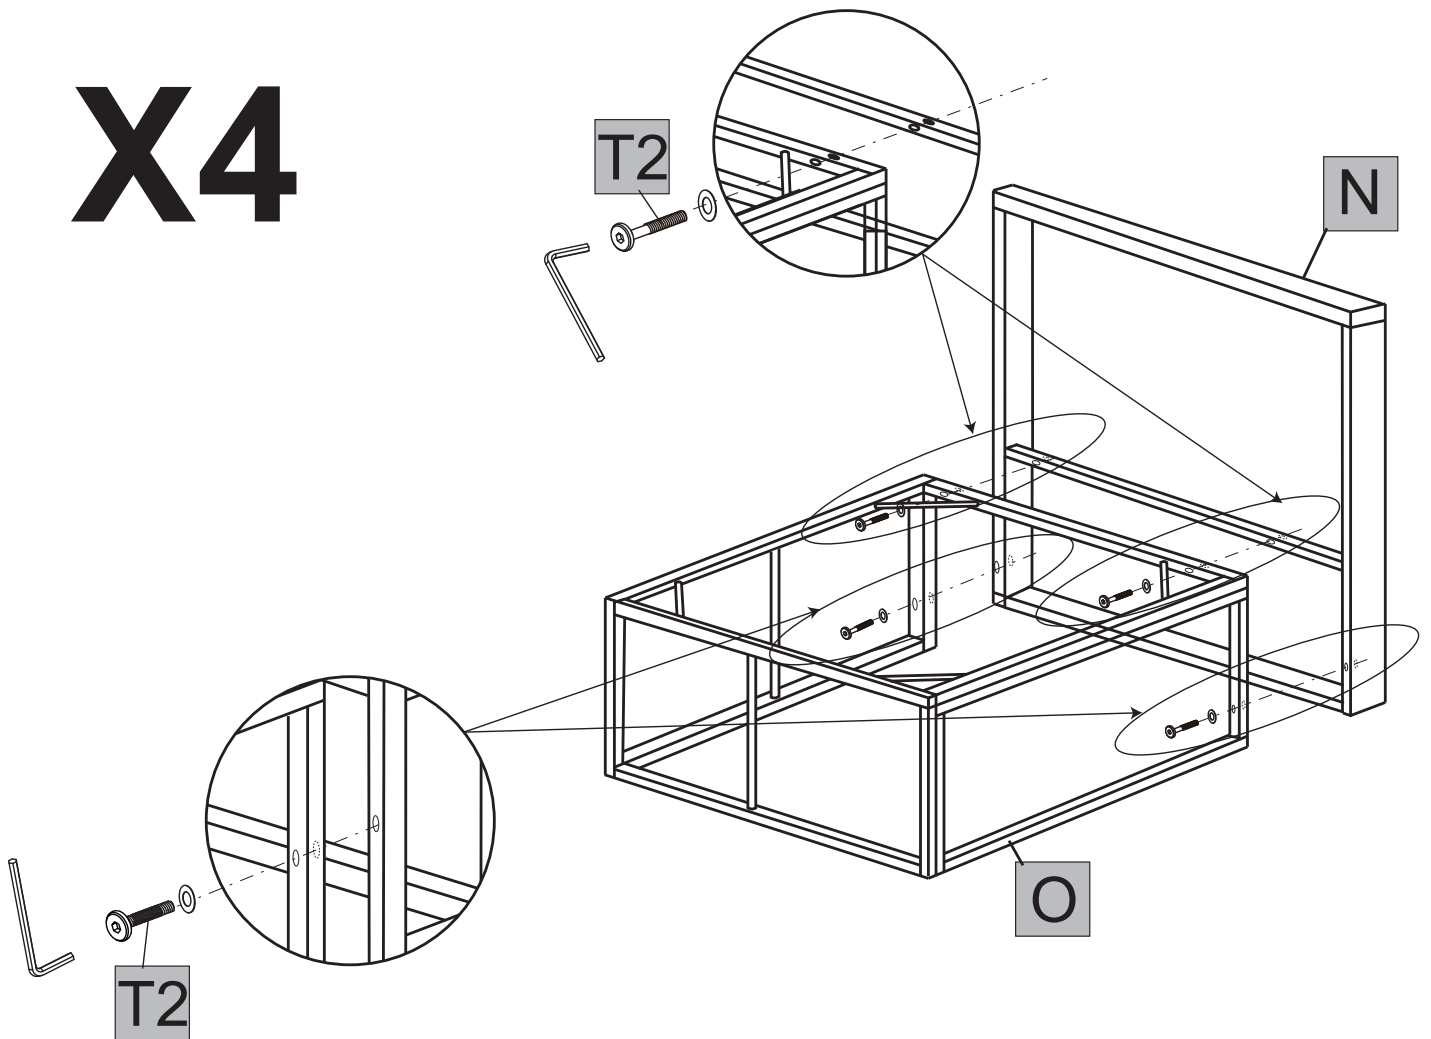

Aemless Sofa Assembly

STEP 1

N Armless Sofa Rattan Back*4	O Armless Sofa Rattan Seat*4	T2 M6*35 Screw*16	 Washe*16

X4