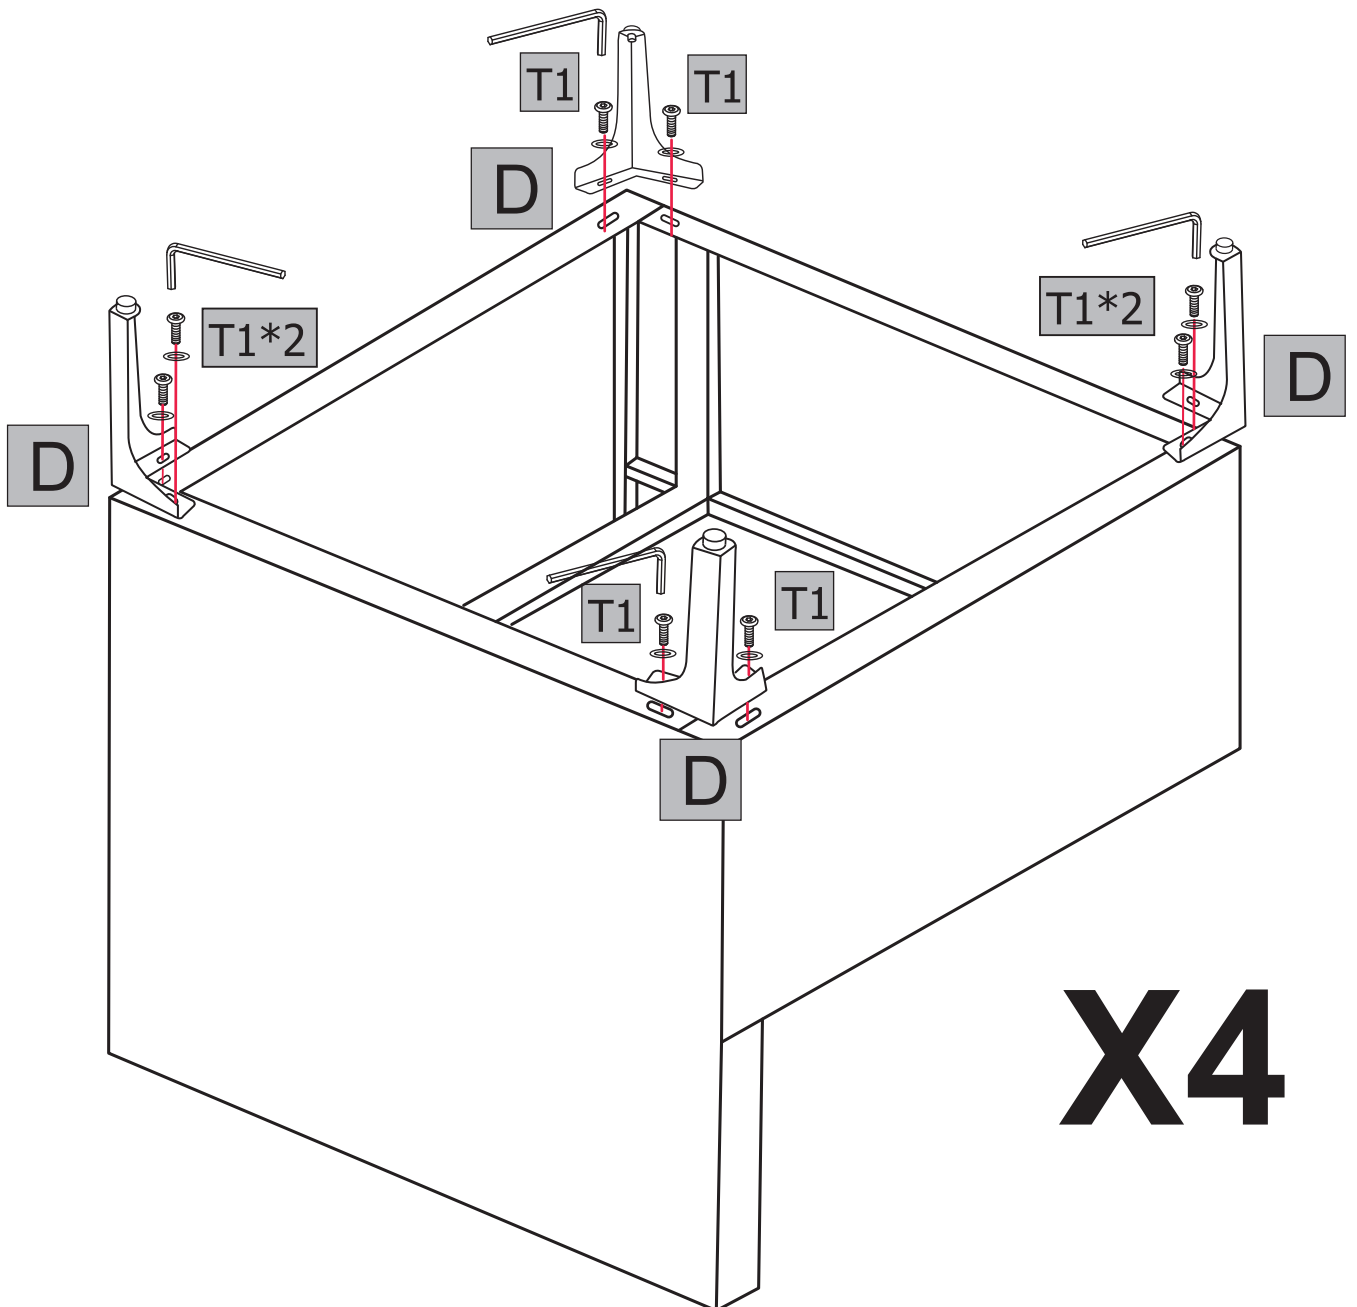

Aemless Sofa Assembly

STEP 1

N  Armless Sofa Rattan Back*4	O  Armless Sofa Rattan Seat*4	T2  M6*35 Screw*16	 Washe*16
--	--	---	---

X4

Aemless Sofa Assembly

STEP2

<p>D</p>  <p>Sofa foot*16</p>	<p>T1</p>  <p>M6*15 Screw*32</p>	 <p>Washer*32</p>
---	--	---