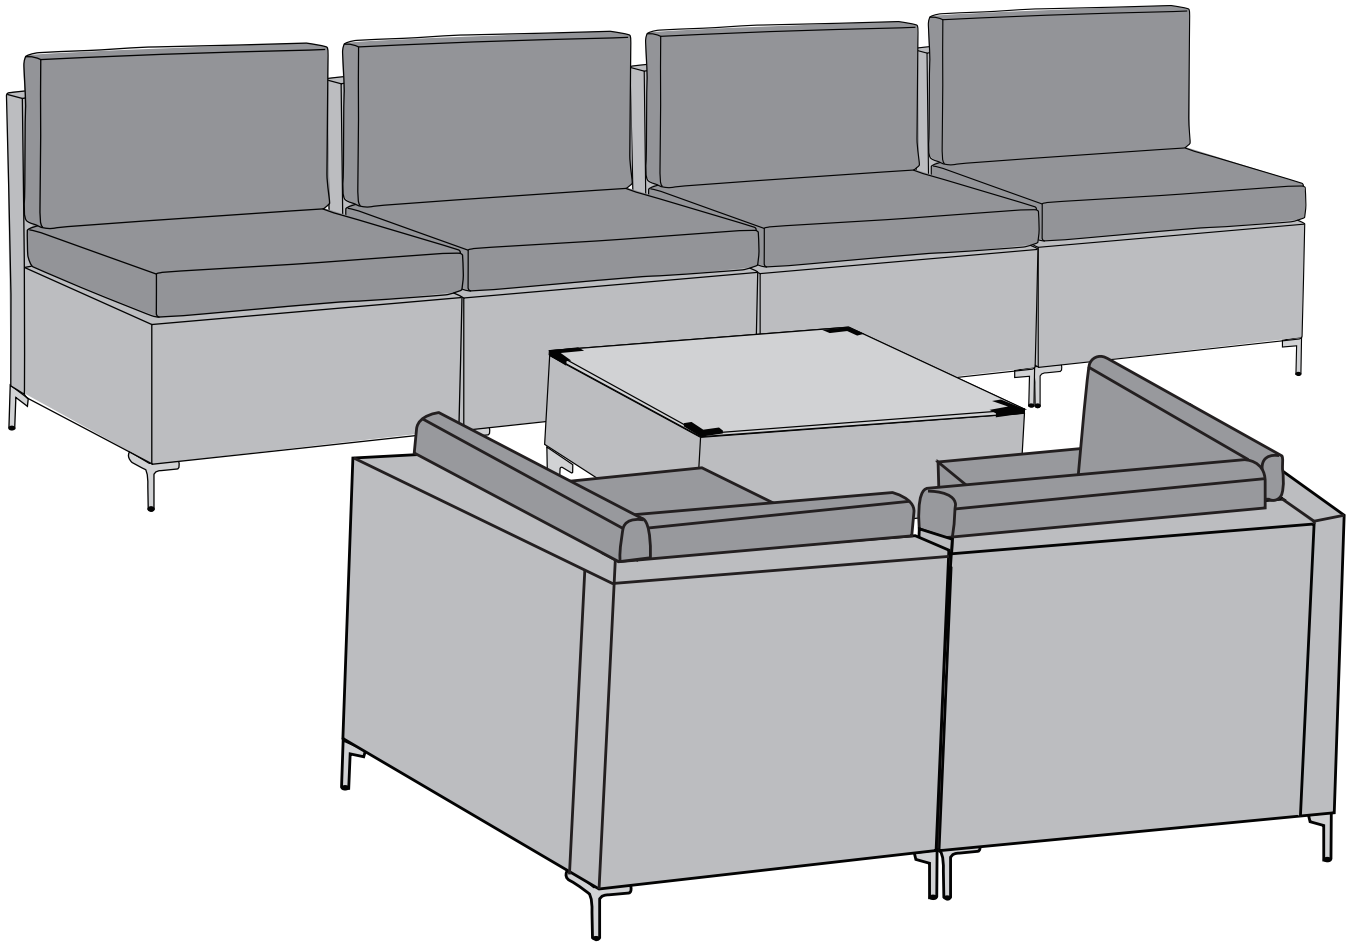

ASSEMBLY INSTRUCTION SS16004

-----7 PCS Patio Furniture Set-----

Attention

Thanks for choosing our product.

1. There will be 2 boxes in total for this whole product. Before assembling, please check you receive all the parts listed below. If there is any damage, please send us clear photos of the damaged parts as attachments. We will check and offer you the best solution soon. If there are any missing items or other issues, please feel free to contact our customer service team for assistance.
2. Two persons are recommended to assemble the set. Recommend to use waterproof furniture cover for entire furniture set when it is used outdoors to keep them longer lifetime.
3. The cushion covers are made of water-repellent fabric, not enough to prevent rain.

Package B Part List

<p>N</p>  <p>Armless Sofa Rattan Back*4</p>	<p>O</p>  <p>Armless Sofa Rattan Seat*4</p>	<p>C</p>  <p>Seat Cushion*4</p>	<p>L</p>  <p>Back Cushions*4</p>
<p>D</p>  <p>Sofa foot*16</p>	<p>T1</p>  <p>M6*15 Screw*32</p>	<p>T2</p>  <p>M6*35 Screw*16</p>	 <p>Allen Key</p>
 <p>Washer*48</p>	<p>Q</p>  <p>Secure the clips*6</p>		