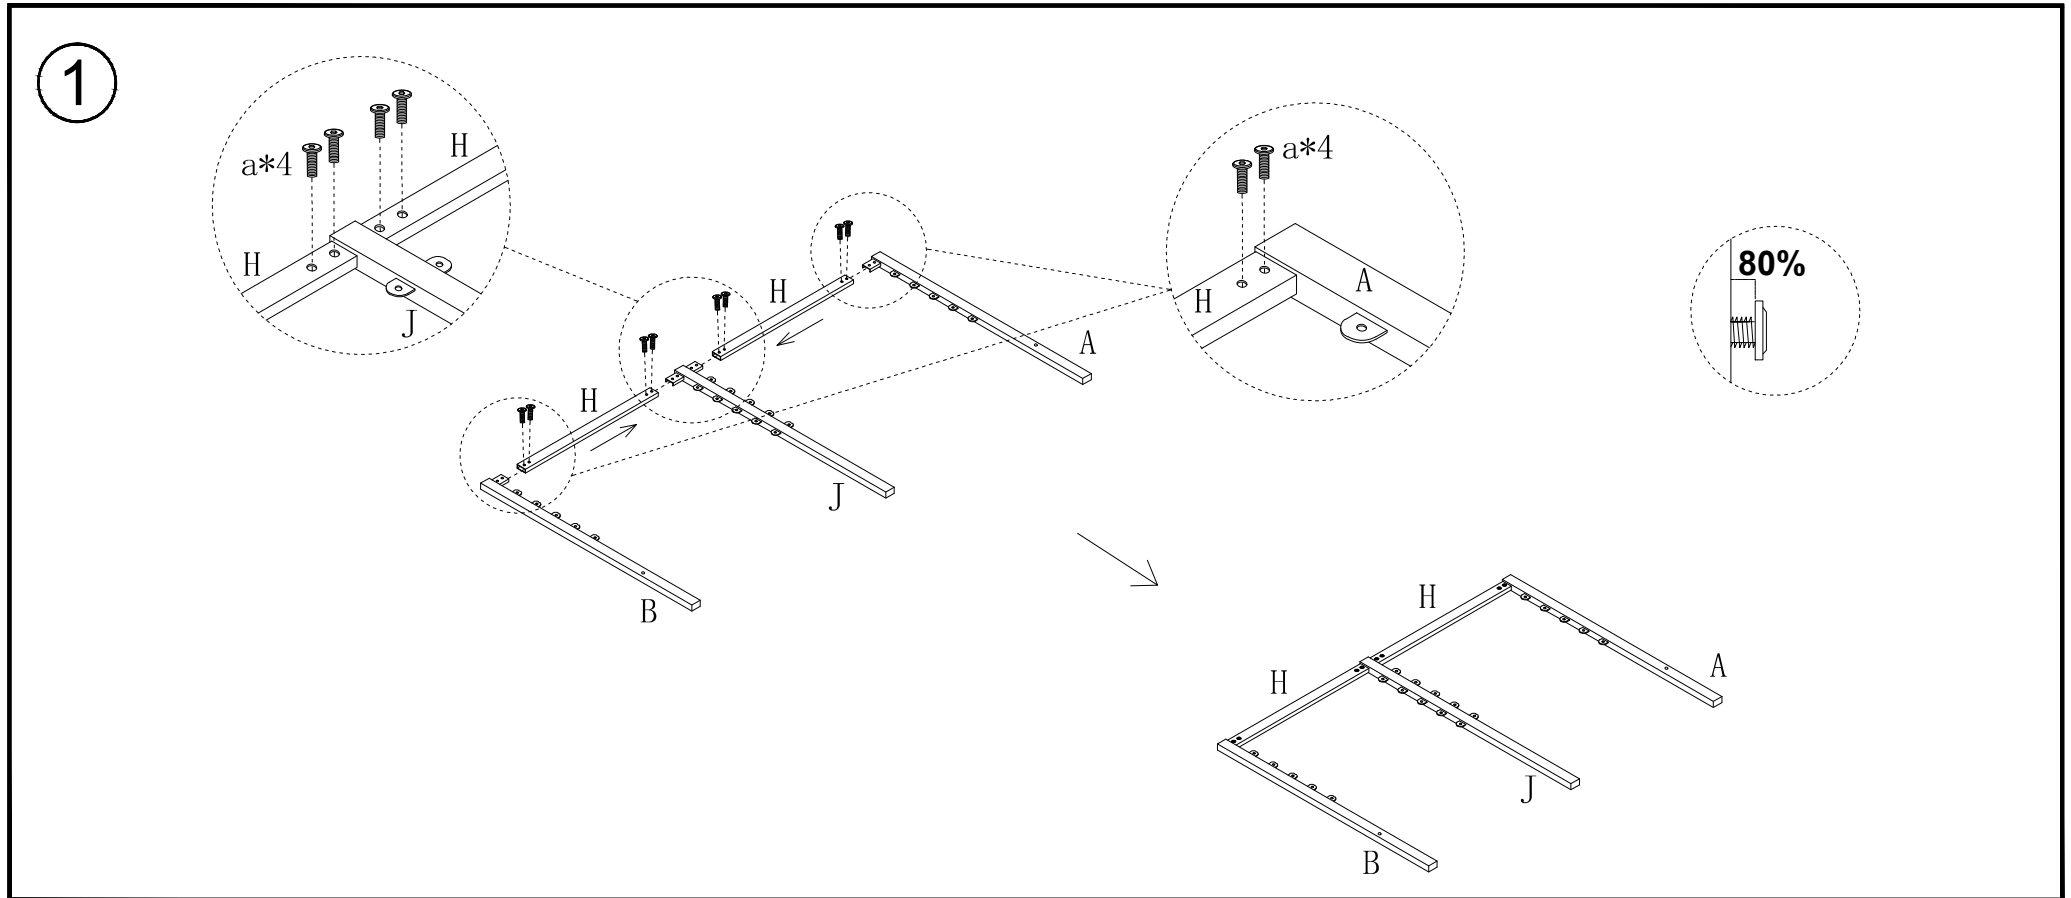

ASSEMBLY INSTRUCTION

MODEL NUMBER: 207M

NOTES:

- The item is only intended to be used indoors. The product must be assembled and used in accordance with the provisions of the manual.
- It is recommended that assembly is undertaken by about 2 adults. Please read assembly instructions before assembly and strictly adhere to each step outlined. Estimated assembly time is 30 minutes.

WARNING:

- **WARNING FOR YOUNG CHILDREN** - This product contains small components, please ensure that they are kept away from small children while assembling.

1

PARTS LIST

A	B	C	D	E	F	G	H	I	J	K	L	a	b	c	d	e	f	Spare parts
																		
1pc	1pc	1pc	2pcs	4pcs	20pcs	2pcs	2pcs	10pcs	1pc	1pc	1pc	M6*15 38pcs	M6 8pcs	M6*40 10pcs	M6*60 6pcs	M4 1pc	M6*16 20pcs	4pcs

2

NOTE: PLEASE DO NOT TIGHTEN THE BOLTS UNTIL ALL FIXED

3

2

3

4

The bottom screw only needs to be tightened halfway, so that when the PART "G" is assembled in the fourth step, it can be easily inserted and then tightened.

5

5

BEWARE OF CLAMP HAND

6

Before assembling the mattress tube, please check whether the plastic clip is fastened on the bed beam, as shown in the picture, please fasten it by hand.

6

7

8