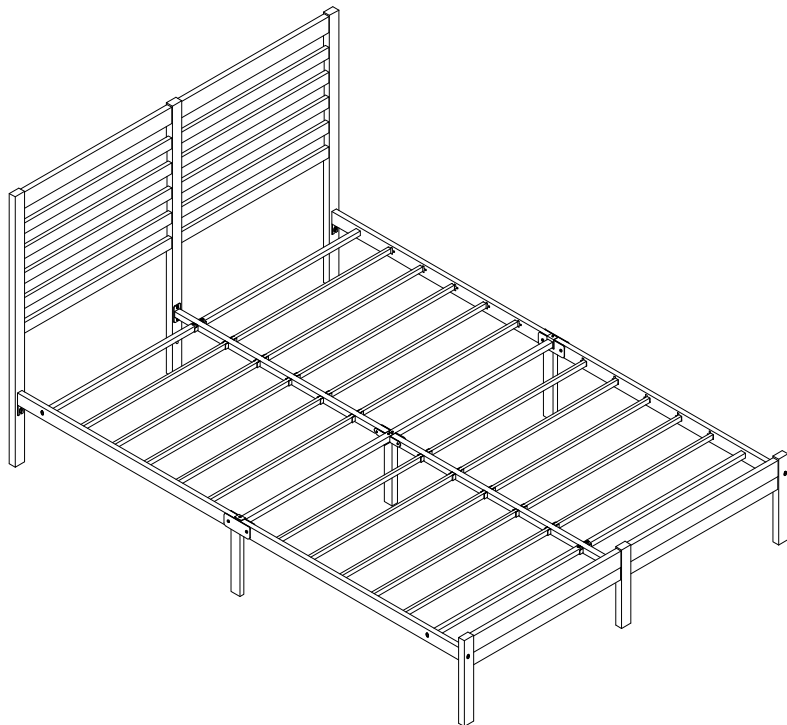

ASSEMBLY INSTRUCTION

MODEL NUMBER: 207M

NOTES:

- The item is only intended to be used indoors. The product must be assembled and used in accordance with the provisions of the manual.
- It is recommended that assembly is undertaken by about 2 adults. Please read assembly instructions before assembly and strictly adhere to each step outlined. Estimated assembly time is 30 minutes.

WARNING:

- **WARNING FOR YOUNG CHILDREN** - This product contains small components, please ensure that they are kept away from small children while assembling.

1

PARTS LIST

A	B	C	D	E	F	G	H	I	J	K	L	a	b	c	d	e	f	Spare parts
																		
1pc	1pc	1pc	2pcs	4pcs	20pcs	2pcs	2pcs	10pcs	1pc	1pc	1pc	M6*15 38pcs	M6 8pcs	M6*40 10pcs	M6*60 6pcs	M4 1pc	M6*16 20pcs	4pcs