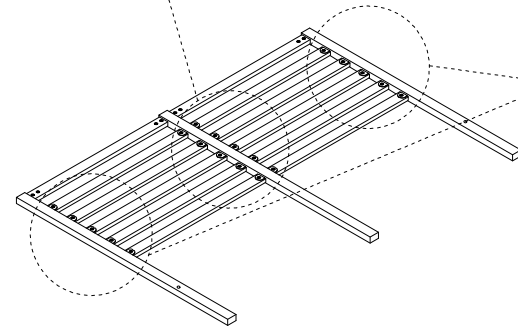

ASSEMBLY INSTRUCTION

MODEL NUMBER: 207M

NOTES:

- The item is only intended to be used indoors. The product must be assembled and used in accordance with the provisions of the manual.
- It is recommended that assembly is undertaken by about 2 adults. Please read assembly instructions before assembly and strictly adhere to each step outlined. Estimated assembly time is 30 minutes.

WARNING:

- **WARNING FOR YOUNG CHILDREN** - This product contains small components, please ensure that they are kept away from small children while assembling.

1

PARTS LIST

A	B	C	D	E	F	G	H	I	J	K	L	a	b	c	d	e	f	Spare parts
																		
1pc	1pc	1pc	2pcs	4pcs	20pcs	2pcs	2pcs	10pcs	1pc	1pc	1pc	M6*15 38pcs	M6 8pcs	M6*40 10pcs	M6*60 6pcs	M4 1pc	M6*16 20pcs	4pcs

2

NOTE: PLEASE DO NOT TIGHTEN THE BOLTS UNTIL ALL FIXED

3

2

3

4

The bottom screw only needs to be tightened halfway, so that when the PART "G" is assembled in the fourth step, it can be easily inserted and then tightened.