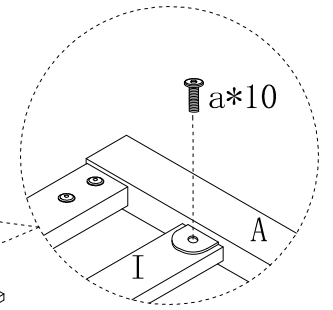

ASSEMBLY INSTRUCTION

MODEL NUMBER: 207M

NOTES:

- The item is only intended to be used indoors. The product must be assembled and used in accordance with the provisions of the manual.
- It is recommended that assembly is undertaken by about 2 adults. Please read assembly instructions before assembly and strictly adhere to each step outlined. Estimated assembly time is 30 minutes.

WARNING:

- **WARNING FOR YOUNG CHILDREN** - This product contains small components, please ensure that they are kept away from small children while assembling.

1

PARTS LIST

A	B	C	D	E	F	G	H	I	J	K	L	a	b	c	d	e	f	Spare parts
																		
1pc	1pc	1pc	2pcs	4pcs	20pcs	2pcs	2pcs	10pcs	1pc	1pc	1pc	M6*15 38pcs	M6 8pcs	M6*40 10pcs	M6*60 6pcs	M4 1pc	M6*16 20pcs	4pcs

2

NOTE: PLEASE DO NOT TIGHTEN THE BOLTS UNTIL ALL FIXED

3

2

3

4

The bottom screw only needs to be tightened halfway, so that when the PART "G" is assembled in the fourth step, it can be easily inserted and then tightened.

5

5

BEWARE OF CLAMP HAND

6

Before assembling the mattress tube, please check whether the plastic clip is fastened on the bed beam, as shown in the picture, please fasten it by hand.

6

7

8