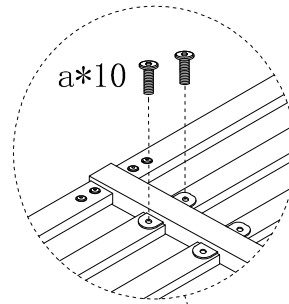

ASSEMBLY INSTRUCTION

MODEL NUMBER: 207M

NOTES:

- The item is only intended to be used indoors. The product must be assembled and used in accordance with the provisions of the manual.
- It is recommended that assembly is undertaken by about 2 adults. Please read assembly instructions before assembly and strictly adhere to each step outlined. Estimated assembly time is 30 minutes.

WARNING:

- **WARNING FOR YOUNG CHILDREN** - This product contains small components, please ensure that they are kept away from small children while assembling.

1

PARTS LIST

A	B	C	D	E	F	G	H	I	J	K	L	a	b	c	d	e	f	Spare parts
																		
1pc	1pc	1pc	2pcs	4pcs	20pcs	2pcs	2pcs	10pcs	1pc	1pc	1pc	M6*15 38pcs	M6 8pcs	M6*40 10pcs	M6*60 6pcs	M4 1pc	M6*16 20pcs	4pcs

2

NOTE: PLEASE DO NOT TIGHTEN THE BOLTS UNTIL ALL FIXED

3

2

3

4

The bottom screw only needs to be tightened halfway, so that when the PART "G" is assembled in the fourth step, it can be easily inserted and then tightened.

5

5

BEWARE OF CLAMP HAND

6

Before assembling the mattress tube, please check whether the plastic clip is fastened on the bed beam, as shown in the picture, please fasten it by hand.

6

7

8