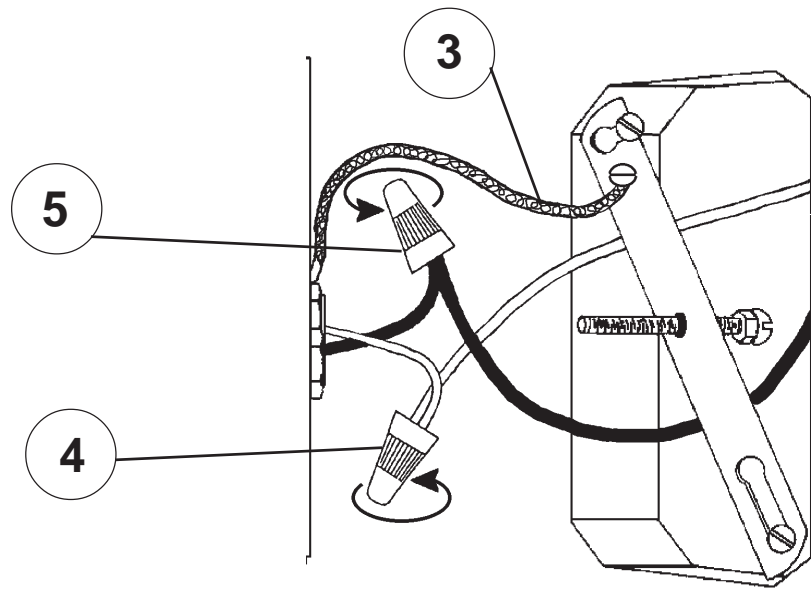

SCHONBEK®

BAGATELLE 1240- _ _ _

1 Light
Diameter: 8"
Body Length: 13"
Extension: 10-1/2"
Hanging Weight: 5 lbs.

THIS DESIGN IS THE PROPRIETARY
TRADE DRESS/TRADEMARK OF
SWAROVSKI LIGHTING, LTD.

SCHONBEK®

MAX 100 W		110-120 V						

8

You will need 1 - Type A
40 Watts Recommended
100 Watts Max

9

Slide rosettes with flat side
facing towards you onto the
screws and secure with balls
provided.