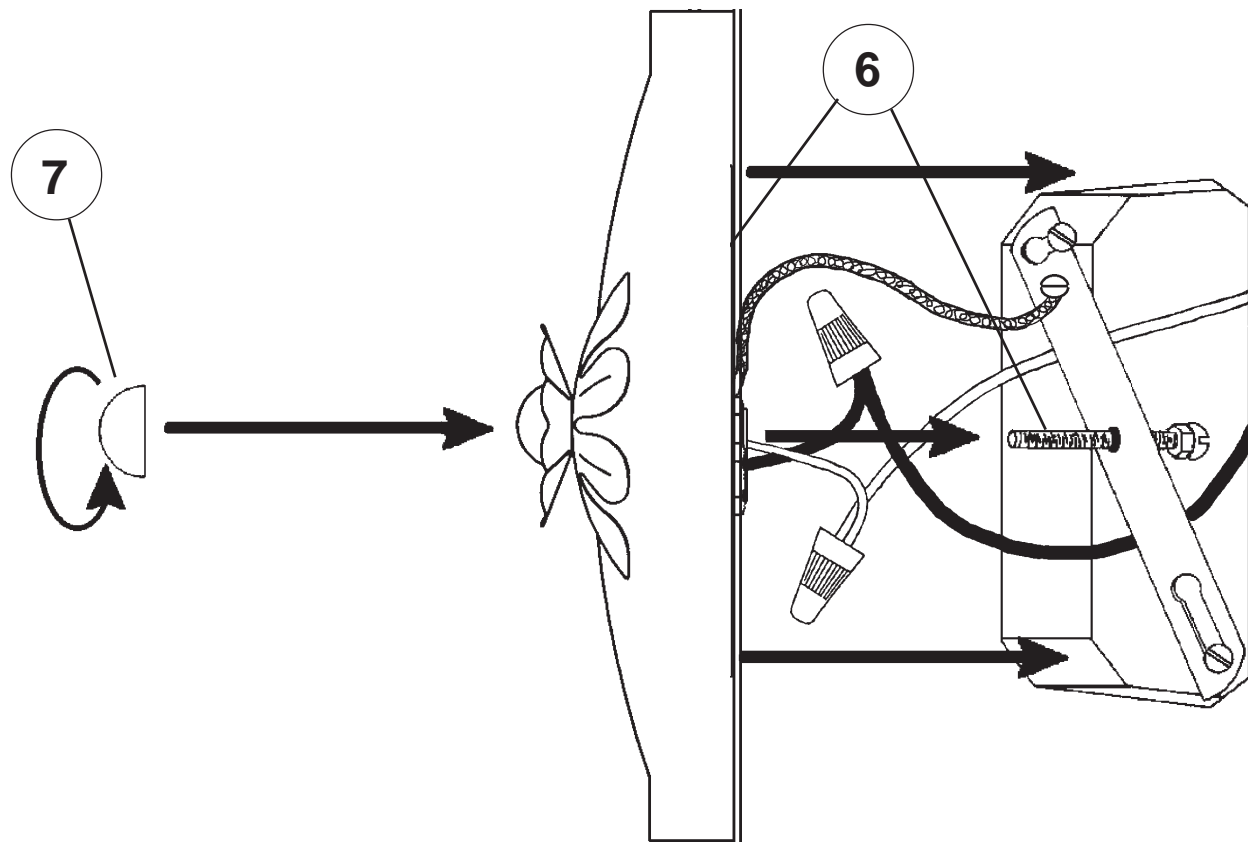

SCHONBEK®

BAGATELLE 1240- _ _ _

1 Light
Diameter: 8"
Body Length: 13"
Extension: 10-1/2"
Hanging Weight: 5 lbs.

THIS DESIGN IS THE PROPRIETARY
TRADE DRESS/TRADEMARK OF
SWAROVSKI LIGHTING, LTD.

SCHONBEK®

MAX 100 W		110-120 V						

8

You will need 1 - Type A
40 Watts Recommended
100 Watts Max

9

Slide rosettes with flat side
facing towards you onto the
screws and secure with balls
provided.