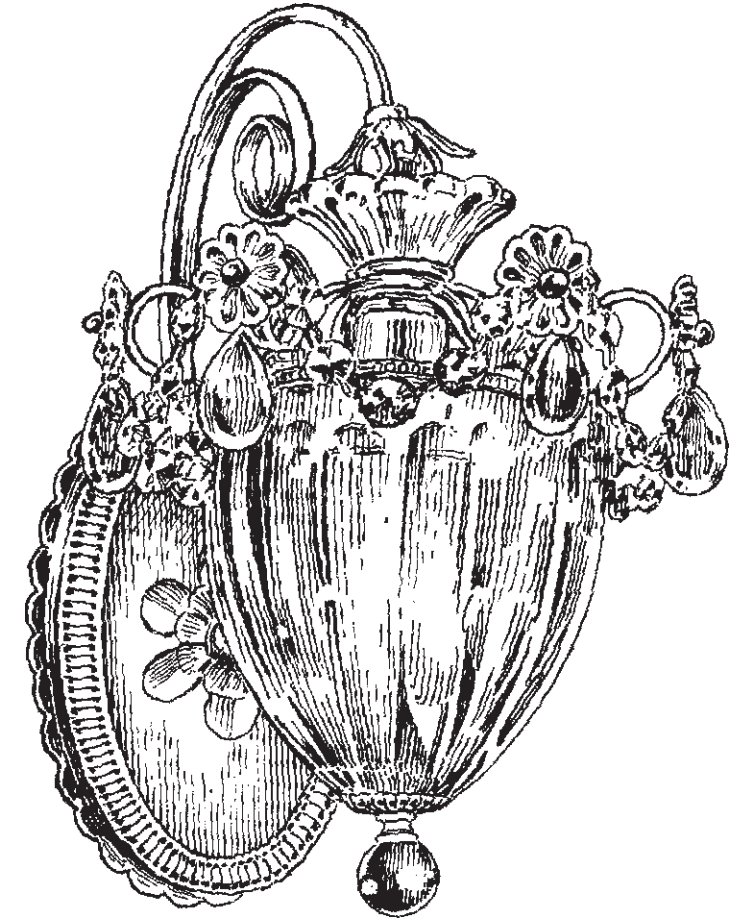

SCHONBEK®

BAGATELLE 1240- _ _ _

1 Light
Diameter: 8"
Body Length: 13"
Extension: 10-1/2"
Hanging Weight: 5 lbs.

THIS DESIGN IS THE PROPRIETARY
TRADE DRESS/TRADEMARK OF
SWAROVSKI LIGHTING, LTD.

SCHONBEK®

MAX 100 W		110-120 V						