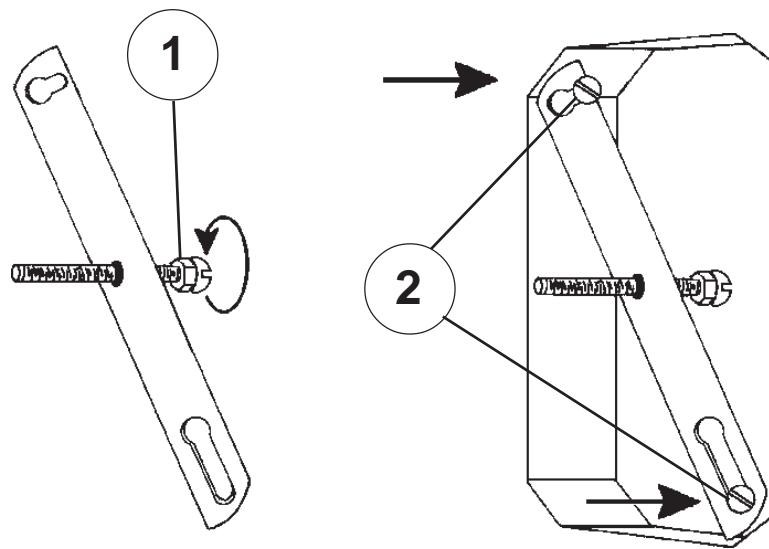

SCHONBEK®

BAGATELLE 1240- _ _ _

1 Light
Diameter: 8"
Body Length: 13"
Extension: 10-1/2"
Hanging Weight: 5 lbs.

THIS DESIGN IS THE PROPRIETARY
TRADE DRESS/TRADEMARK OF
SWAROVSKI LIGHTING, LTD.

SCHONBEK®

MAX 100 W		110-120 V						

8

You will need 1 - Type A
40 Watts Recommended
100 Watts Max

9

Slide rosettes with flat side
facing towards you onto the
screws and secure with balls
provided.