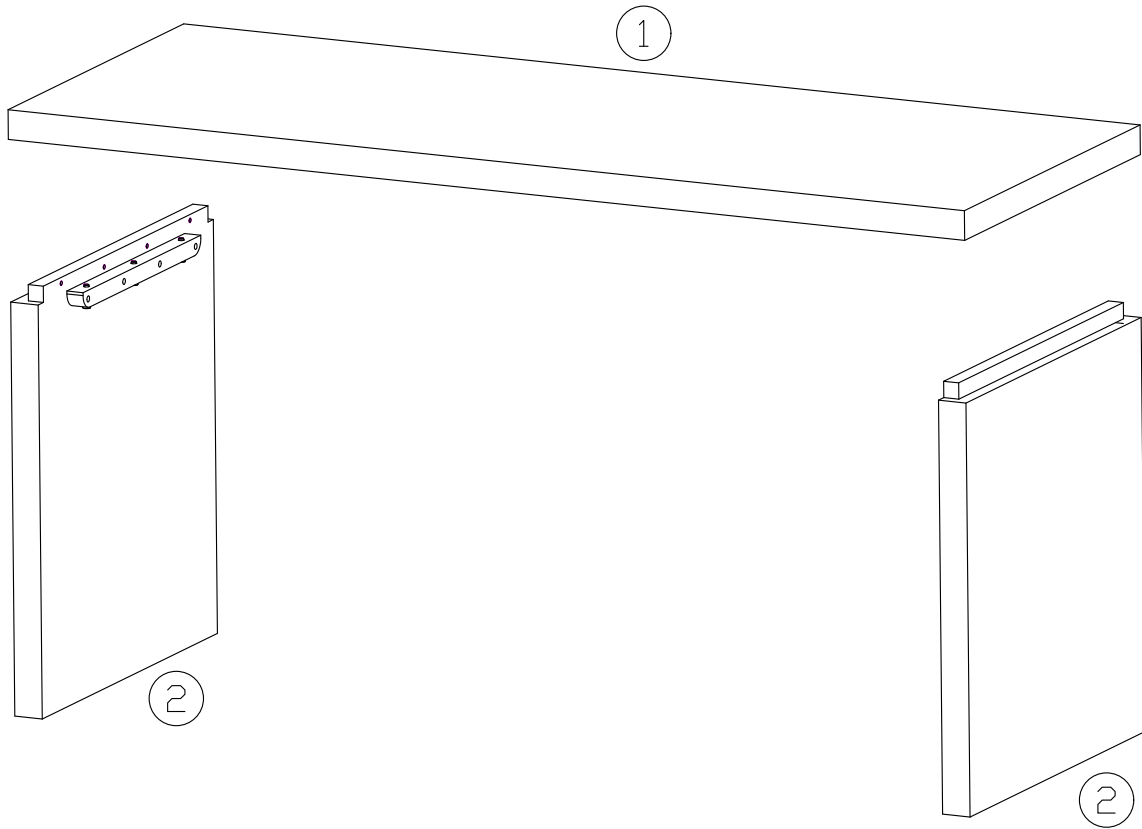

ASSEMBLY INSTRUCTION FOR DESK

HARDWARE LIST

A		Bolt	M8 x 40mm	6
B		Washer	8 x 16mm	6
C		Bolt	M8 x 65mm	8
D		Washer	8 x 19mm	8
E		Lock Washer	8 mm	14
F		Allen Key	4mm	1

COMPONENTS

1

2