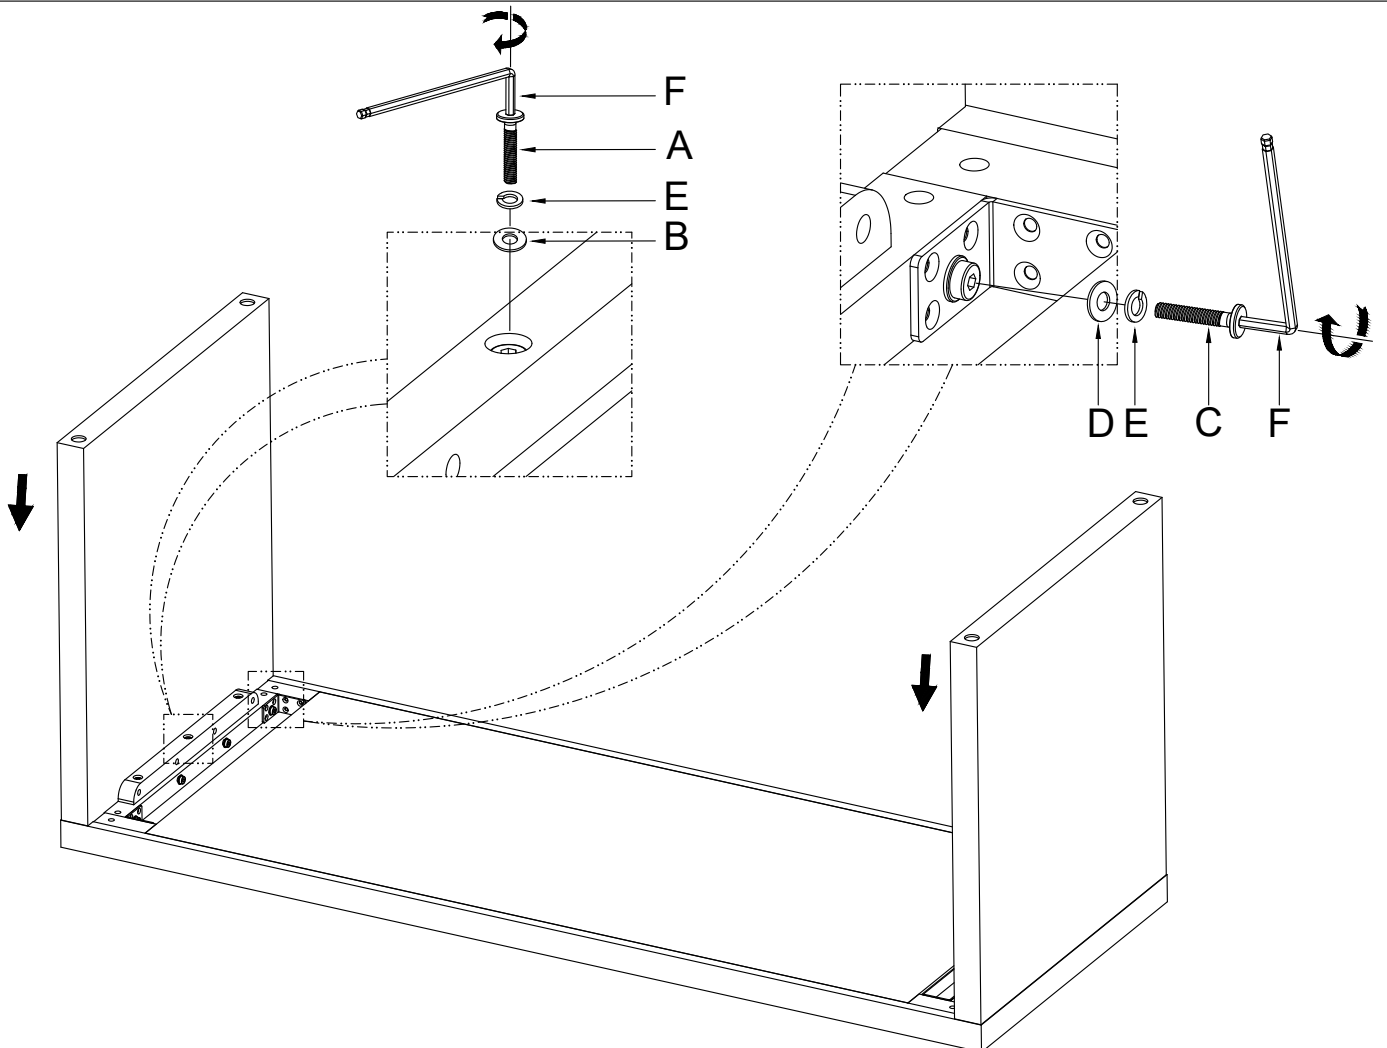

ASSEMBLY INSTRUCTION FOR DESK

HARDWARE LIST

A		Bolt	M8 x 40mm	6
B		Washer	8 x 16mm	6
C		Bolt	M8 x 65mm	8
D		Washer	8 x 19mm	8
E		Lock Washer	8 mm	14
F		Allen Key	4mm	1

COMPONENTS

1

2