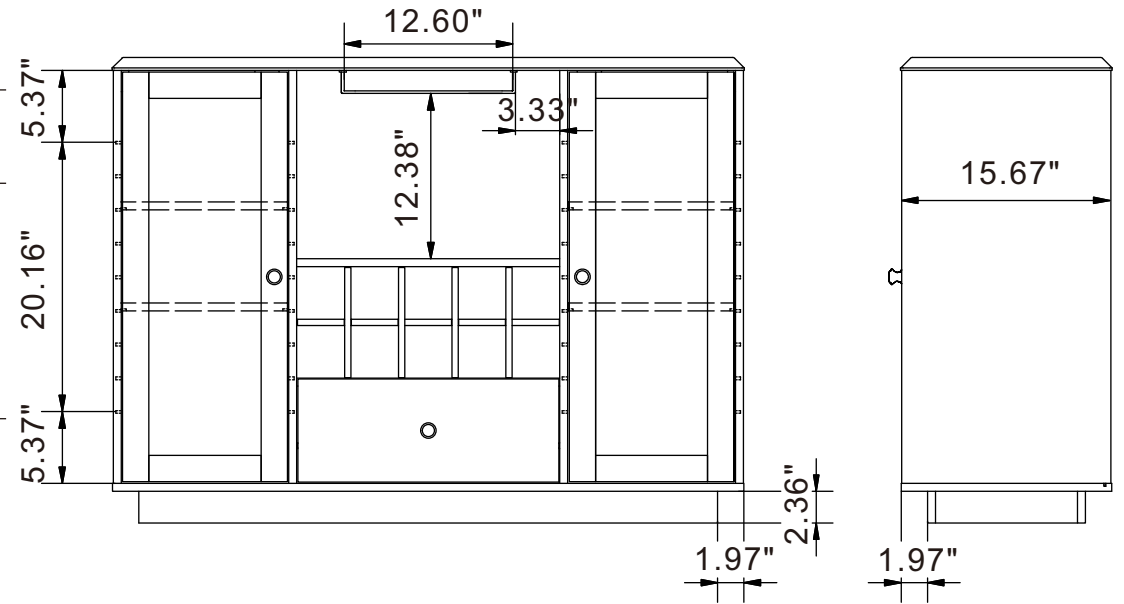

COMPARTMENT SPECIFICATION

Oversize: 47.32"(W) * 16.69"(D) * 34.84"(H)

Distance from highest shelf pin to top.

Distance in-between each shelf pins.
Pitch 2.52"*8

Distance from lowest shelf pin to bottom.

ALL MEASUREMENTS ARE APPROXIMATE