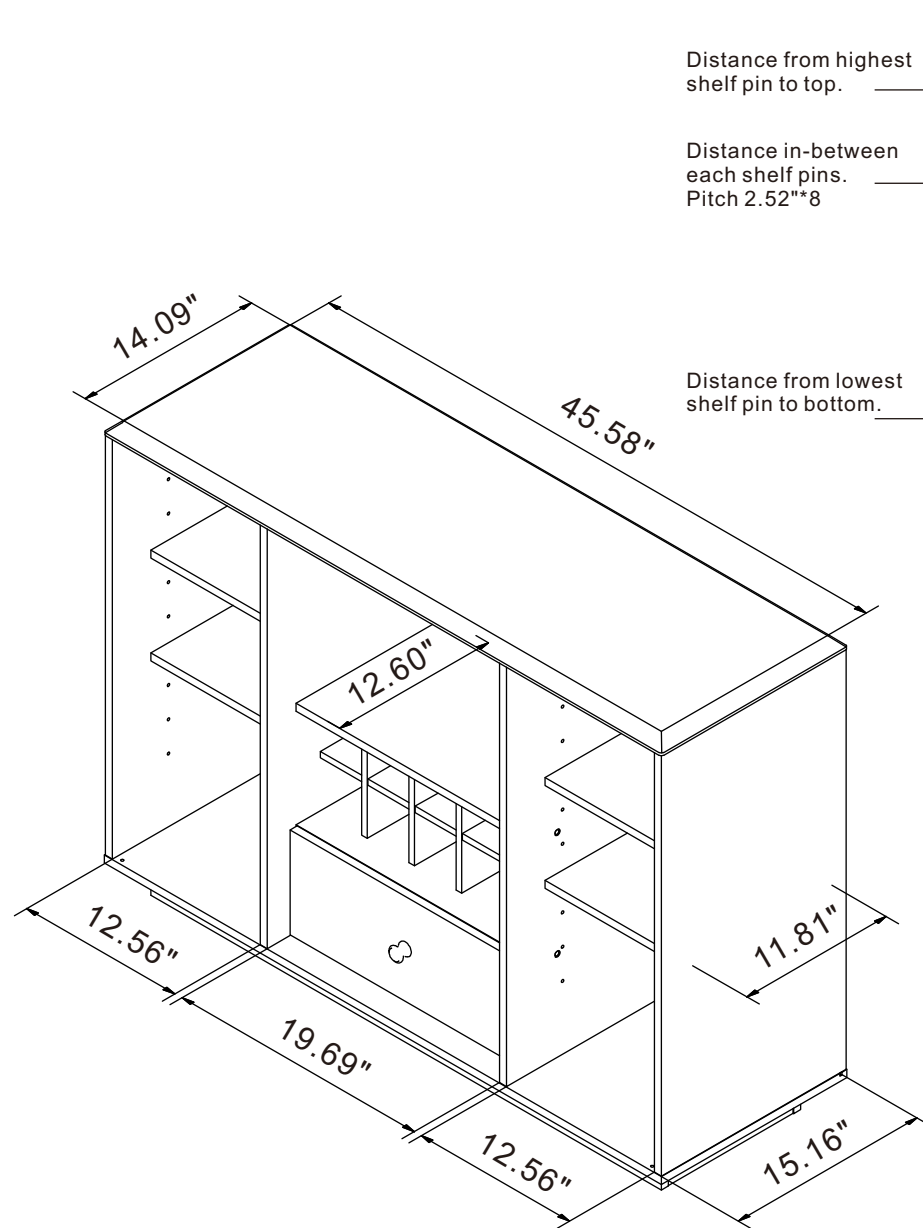

COMPARTMENT SPECIFICATION

Oversize: 47.32"(W) * 16.69"(D) * 34.84"(H)

Distance from highest shelf pin to top.

Distance in-between each shelf pins.
Pitch 2.52"*8

Distance from lowest shelf pin to bottom.

ALL MEASUREMENTS ARE APPROXIMATE