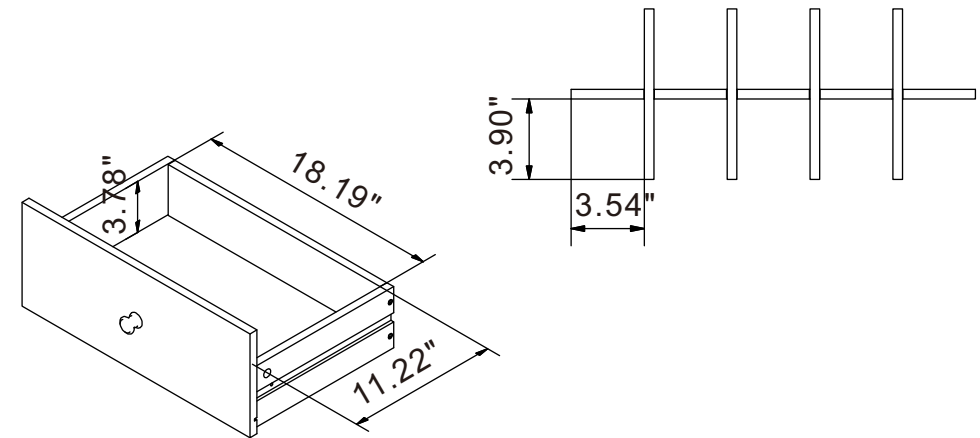

COMPARTMENT SPECIFICATION

Oversize: 47.32"(W) * 16.69"(D) * 34.84"(H)

Distance from highest shelf pin to top.

Distance in-between each shelf pins.
Pitch 2.52"*8

Distance from lowest shelf pin to bottom.

ALL MEASUREMENTS ARE APPROXIMATE