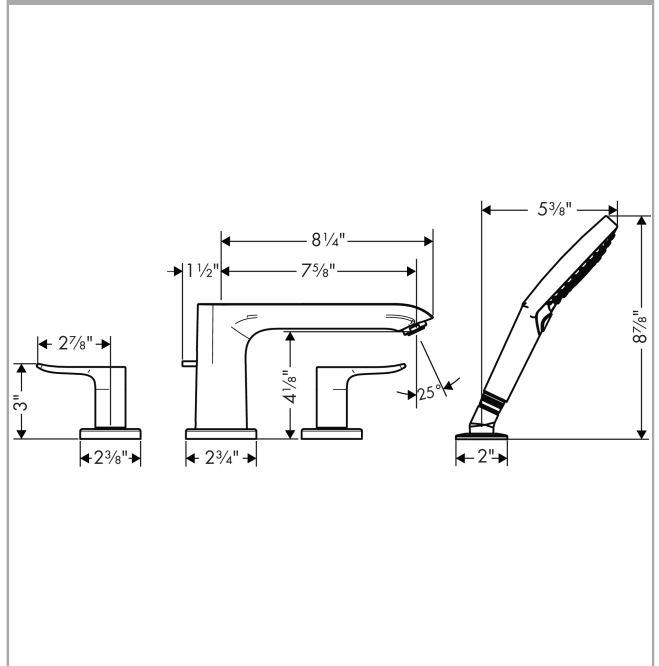

Metris

4-Hole Roman Tub Set Trim with 1.75 GPM Handshower

Finishes : **brushed nickel** Part no. : **31404821**

Description

Features

- consists of: 4-Hole Roman tub filler trim, Handshower, Handshower holder
- 90° ceramic valves
- Integrated double backflow prevention

Item details

List Price \$ 1,035.00

Technology

Compliance

Product image

Scale drawing

Metris

4-Hole Roman Tub Set Trim with 1.75 GPM Handshower

Finishes : **brushed nickel** Part no. : **31404821**

Exploded drawing

Year of production: >07/18

Metris**4-Hole Roman Tub Set Trim with 1.75 GPM Handshower**Finishes : **brushed nickel** Part no. : **31404821****Spare parts list**

Year of production: >07/18

Pos.	Description	Part no.	Price	PU
1	spout cpl.	95799820	-	1
2	diverter knob	98607000	-	1
3	hollow set screw M6x6	97660000	-	1
4	aerator M24x1 (25 l/min)	13956820	-	1
5	handle	95846820	-	1
6	handle fixing set	94184000	-	1
7	escutcheon	31098820	-	1
8	selector assy	96775000	-	1
9	handshower	26036821	-	1
10	filter packing	94246000	-	1
11	shower holder	28071820	-	1
12	set of non return valves DW 15	94074000	-	1
13	escutcheon Ø 52 mm	97159820	-	1
14	O-Ring 14x2,5	98189000	-	1
15	O-Ring 23x2,5	98183000	-	1
16	O-Ring 22x2	98185000	-	1
17	O-ring 9x2,5	98217000	-	1
18	escutcheon Ø 70 mm	97779820	-	1
a	base body	06646000	-	1