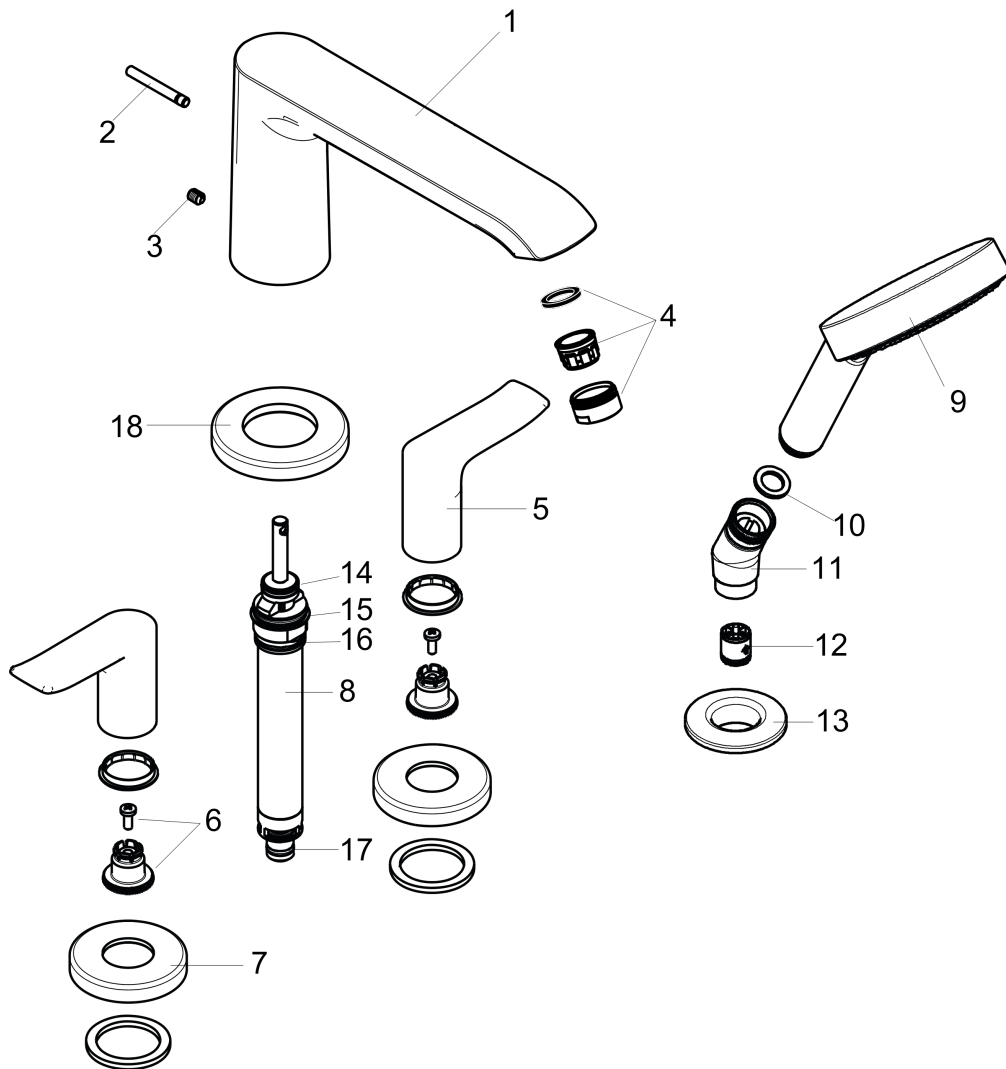

Metris

4-Hole Roman Tub Set Trim with 1.75 GPM Handshower

Finishes : **brushed nickel** Part no. : **31404821**

Description

Features

- consists of: 4-Hole Roman tub filler trim, Handshower, Handshower holder
- 90° ceramic valves
- Integrated double backflow prevention

Item details

List Price \$ 1,035.00

Technology

Compliance

Product image

Scale drawing

Metris

4-Hole Roman Tub Set Trim with 1.75 GPM Handshower

Finishes : **brushed nickel** Part no. : **31404821**

Exploded drawing

Year of production: >07/18

Metris**4-Hole Roman Tub Set Trim with 1.75 GPM Handshower**Finishes : **brushed nickel** Part no. : **31404821****Spare parts list**

Year of production: >07/18

Pos.	Description	Part no.	Price	PU
1	spout cpl.	95799820	-	1
2	diverter knob	98607000	-	1
3	hollow set screw M6x6	97660000	-	1
4	aerator M24x1 (25 l/min)	13956820	-	1
5	handle	95846820	-	1
6	handle fixing set	94184000	-	1
7	escutcheon	31098820	-	1
8	selector assy	96775000	-	1
9	handshower	26036821	-	1
10	filter packing	94246000	-	1
11	shower holder	28071820	-	1
12	set of non return valves DW 15	94074000	-	1
13	escutcheon Ø 52 mm	97159820	-	1
14	O-Ring 14x2,5	98189000	-	1
15	O-Ring 23x2,5	98183000	-	1
16	O-Ring 22x2	98185000	-	1
17	O-ring 9x2,5	98217000	-	1
18	escutcheon Ø 70 mm	97779820	-	1
a	base body	06646000	-	1