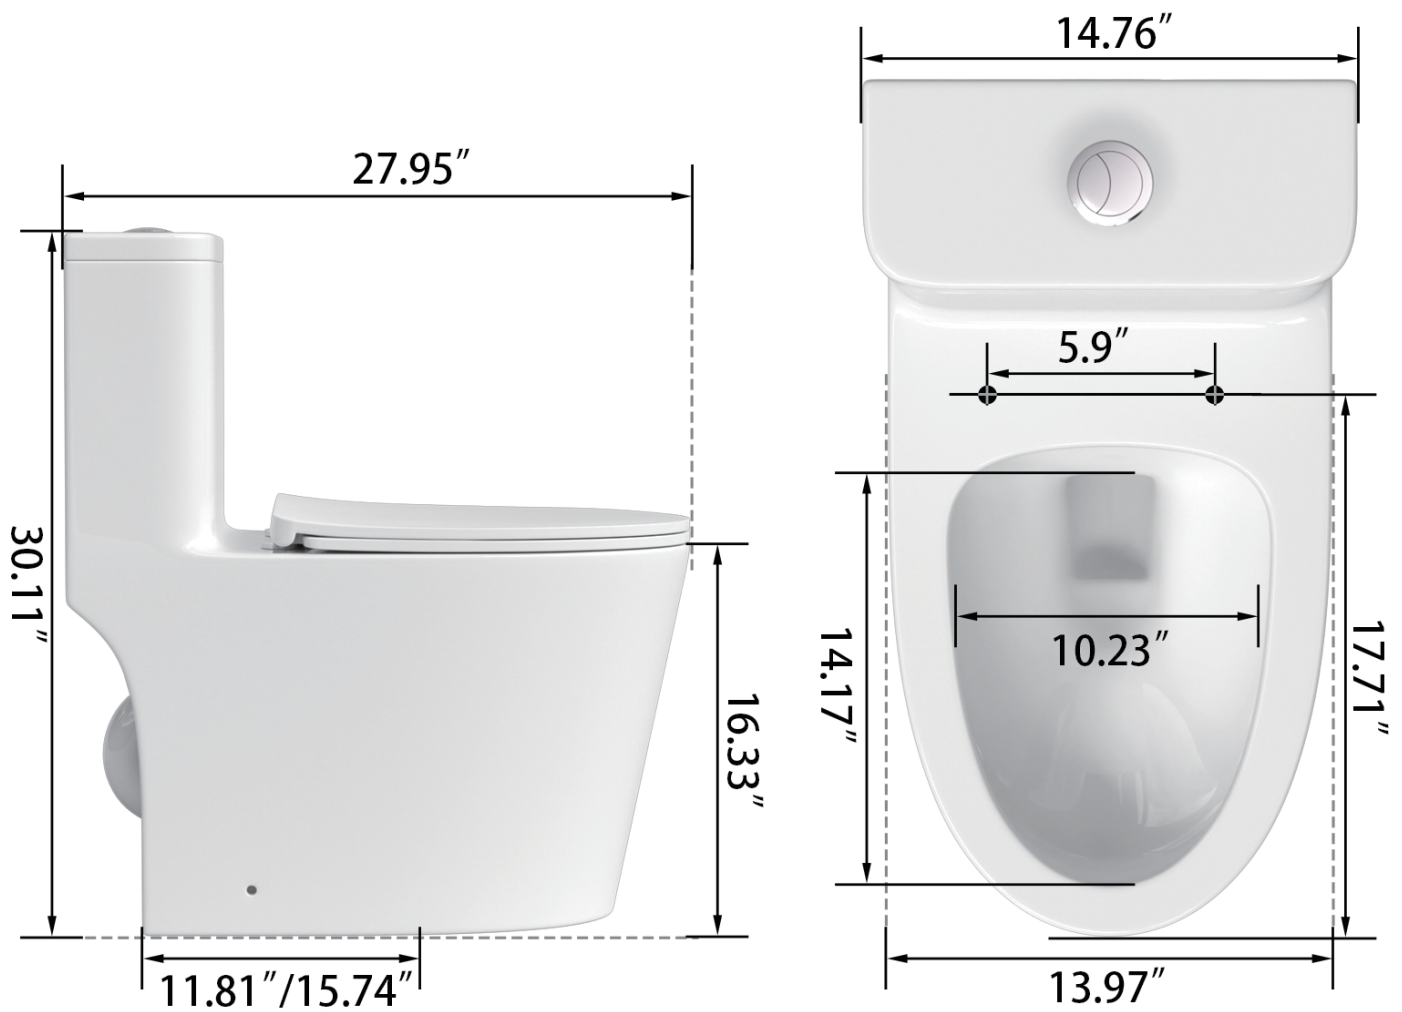

Dimension/Specification

Sku RX-T09W