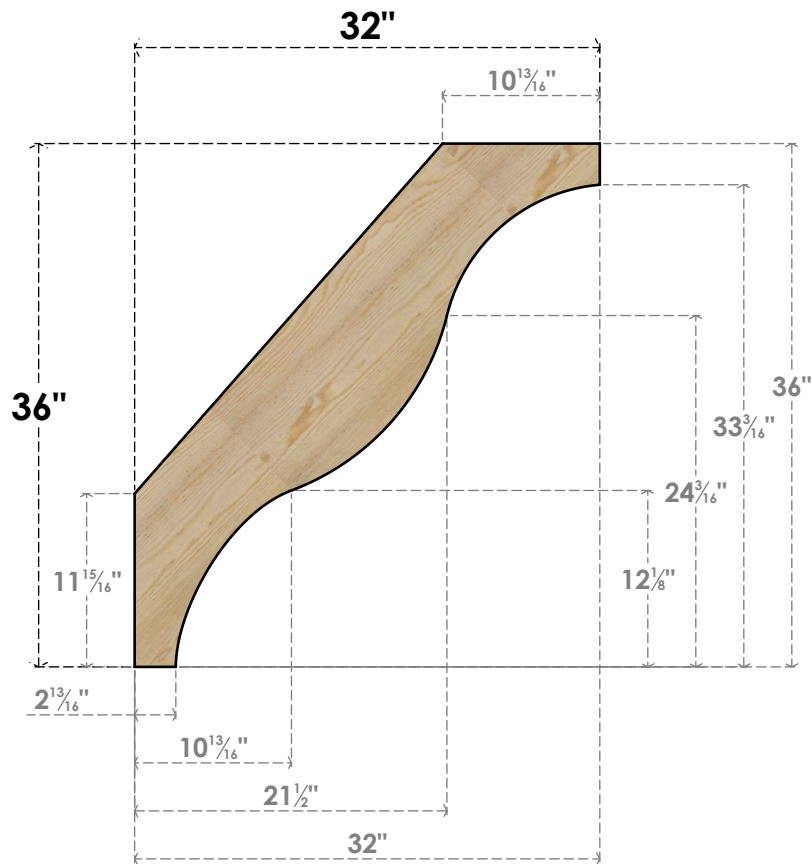

BRC06X32X36FST00RDF

6"W X 32"D X 36"H FUNSTON ROUGH SAWN BRACE, DOUGLAS FIR

SIDE

FRONT

EKENA MILLWORK
 2300 WEST MAIN ST.
 CLARKSVILLE, TX 75426
 TOLL FREE: 866-607-0453
 WWW.EKENAMILLWORK.COM

NOTES

1. INSTALLATION TO BE COMPLETED IN ACCORDANCE WITH MANUFACTURER'S SPECIFICATIONS.
2. DRAWING MAY NOT BE TO SCALE
3. THIS DRAWING IS INTENDED FOR DESIGN AND PLANNING PURPOSES ONLY.
4. ALL INFORMATION CONTAINED HEREIN WAS CURRENT AT THE TIME OF DEVELOPMENT BUT MUST BE REVIEWED AND APPROVED BY THE PRODUCT MANUFACTURER TO BE CONSIDERED ACCURATE.
5. PRODUCTS ARE NOT KILN DRIED. THIS ITEM IS UNIQUE AND WILL CONTAIN THE NATURAL VARIATIONS THAT THE WOOD SPECIES OFFERS. THIS MAY RESULT IN VARIATIONS UP TO 1/4"