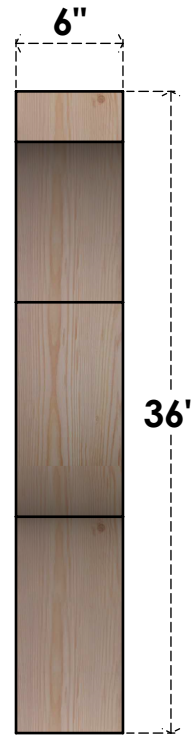

BRC06X32X36FST00RDF

6"W X 32"D X 36"H FUNSTON ROUGH SAWN BRACE, DOUGLAS FIR

SIDE

FRONT

EKENA MILLWORK
 2300 WEST MAIN ST.
 CLARKSVILLE, TX 75426
 TOLL FREE: 866-607-0453
 WWW.EKENAMILLWORK.COM

NOTES

1. INSTALLATION TO BE COMPLETED IN ACCORDANCE WITH MANUFACTURER'S SPECIFICATIONS.
2. DRAWING MAY NOT BE TO SCALE
3. THIS DRAWING IS INTENDED FOR DESIGN AND PLANNING PURPOSES ONLY.
4. ALL INFORMATION CONTAINED HEREIN WAS CURRENT AT THE TIME OF DEVELOPMENT BUT MUST BE REVIEWED AND APPROVED BY THE PRODUCT MANUFACTURER TO BE CONSIDERED ACCURATE.
5. PRODUCTS ARE NOT KILN DRIED. THIS ITEM IS UNIQUE AND WILL CONTAIN THE NATURAL VARIATIONS THAT THE WOOD SPECIES OFFERS. THIS MAY RESULT IN VARIATIONS UP TO 1/4"