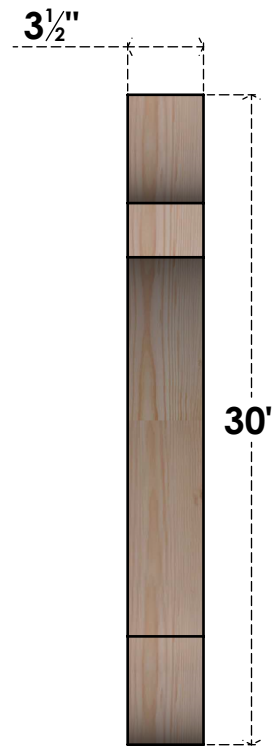

BRC04X30X30OLY00SDF

3 1/2"W X 30"D X 30"H OLYMPIC SMOOTH BRACE, DOUGLAS FIR

SIDE

FRONT

EKENA MILLWORK
 2300 WEST MAIN ST.
 CLARKSVILLE, TX 75426
 TOLL FREE: 866-607-0453
 WWW.EKENAMILLWORK.COM

NOTES

1. INSTALLATION TO BE COMPLETED IN ACCORDANCE WITH MANUFACTURER'S SPECIFICATIONS.
2. DRAWING MAY NOT BE TO SCALE
3. THIS DRAWING IS INTENDED FOR DESIGN AND PLANNING PURPOSES ONLY.
4. ALL INFORMATION CONTAINED HEREIN WAS CURRENT AT THE TIME OF DEVELOPMENT BUT MUST BE REVIEWED AND APPROVED BY THE PRODUCT MANUFACTURER TO BE CONSIDERED ACCURATE.
5. PRODUCTS ARE NOT KILN DRIED. THIS ITEM IS UNIQUE AND WILL CONTAIN THE NATURAL VARIATIONS THAT THE WOOD SPECIES OFFERS. THIS MAY RESULT IN VARIATIONS UP TO 1/4"