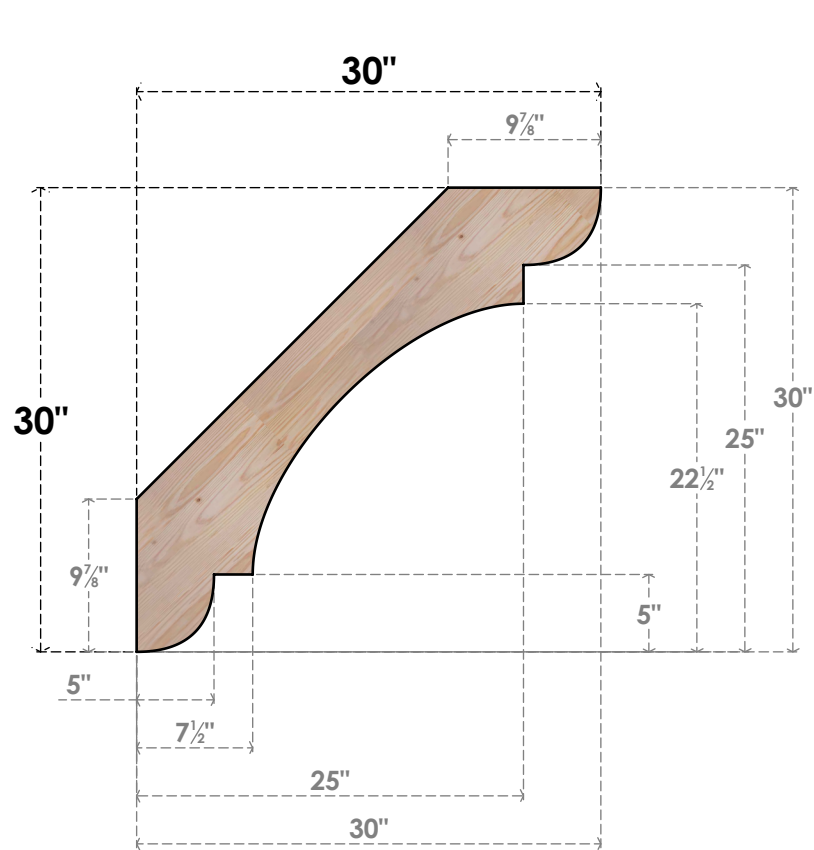

BRC04X30X30OLY00SDF

3 1/2"W X 30"D X 30"H OLYMPIC SMOOTH BRACE, DOUGLAS FIR

SIDE

FRONT

EKENA MILLWORK
 2300 WEST MAIN ST.
 CLARKSVILLE, TX 75426
 TOLL FREE: 866-607-0453
 WWW.EKENAMILLWORK.COM

NOTES

1. INSTALLATION TO BE COMPLETED IN ACCORDANCE WITH MANUFACTURER'S SPECIFICATIONS.
2. DRAWING MAY NOT BE TO SCALE
3. THIS DRAWING IS INTENDED FOR DESIGN AND PLANNING PURPOSES ONLY.
4. ALL INFORMATION CONTAINED HEREIN WAS CURRENT AT THE TIME OF DEVELOPMENT BUT MUST BE REVIEWED AND APPROVED BY THE PRODUCT MANUFACTURER TO BE CONSIDERED ACCURATE.
5. PRODUCTS ARE NOT KILN DRIED. THIS ITEM IS UNIQUE AND WILL CONTAIN THE NATURAL VARIATIONS THAT THE WOOD SPECIES OFFERS. THIS MAY RESULT IN VARIATIONS UP TO 1/4"