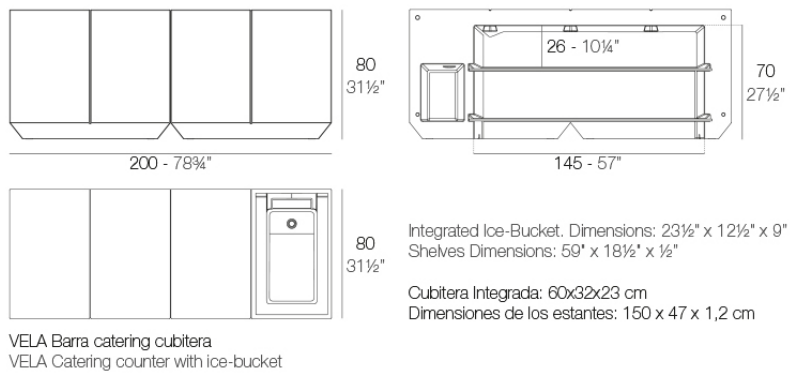

## Description

Made of polyethylene resin by rotational moulding. 100% Recyclable. Item suitable for indoor and outdoor use. Available in different finishes.

Weight: 65.6 Kg