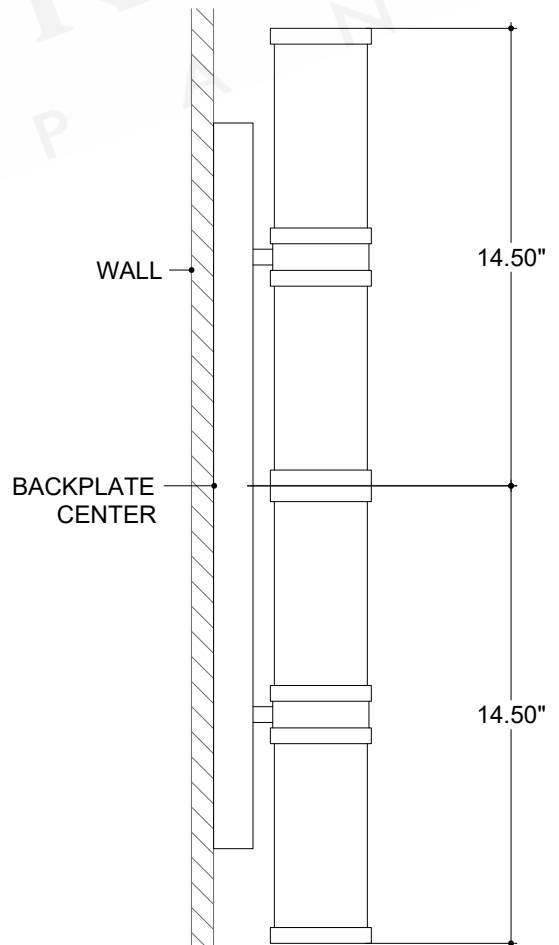

ITEM: 5800-0081

Overall Dimensions

Height: 28.5"
Width: 4.5"
Depth: 5"

TOP VIEW

FRONT VIEW

SIDE VIEW