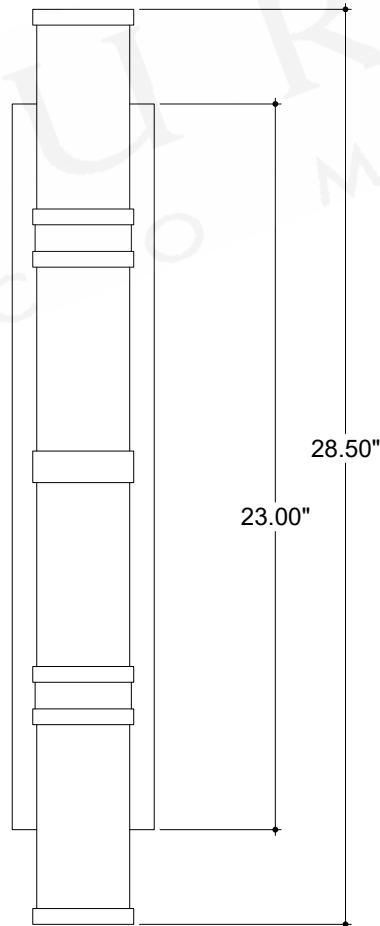

ITEM: 5800-0081

Overall Dimensions

Height: 28.5"
Width: 4.5"
Depth: 5"

TOP VIEW

FRONT VIEW

SIDE VIEW