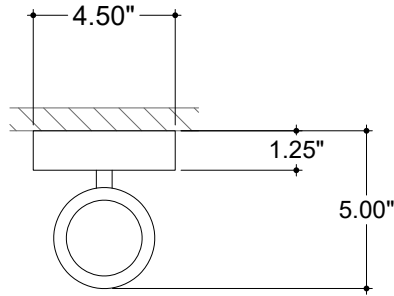

ITEM: 5800-0081

Overall Dimensions

Height: 28.5"
Width: 4.5"
Depth: 5"

TOP VIEW

FRONT VIEW

SIDE VIEW