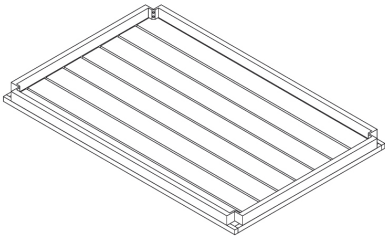

# KFi STUDIOs | Eveleen Rectangle Table Assembly

**Components:**

Washer (8)

Lock Washer (8)

Socket Bolt (8)

Allen Wrench (1)

Leg (4)

Top (1)