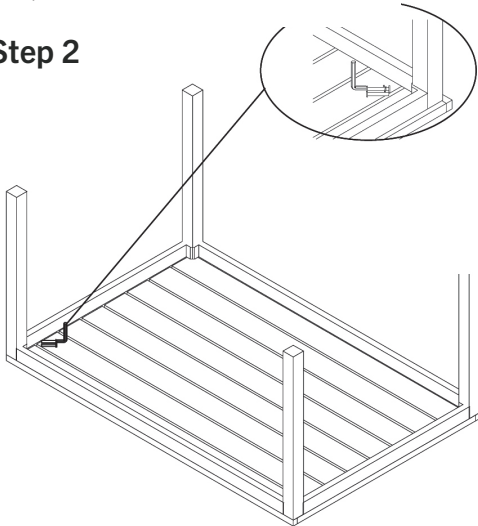

# KFi STUDIOs | Eveleen Rectangle Table Assembly

**Components:**

Washer (8)

Lock Washer (8)

Socket Bolt (8)

Allen Wrench (1)

Leg (4)

Top (1)

**Step 1**

**Step 2**

**Step 3**

Putting together your new table is easy! Please remove all items from box and ensure all components are present.  
1-800-457-5073 | [kfstudios.com](http://kfstudios.com)