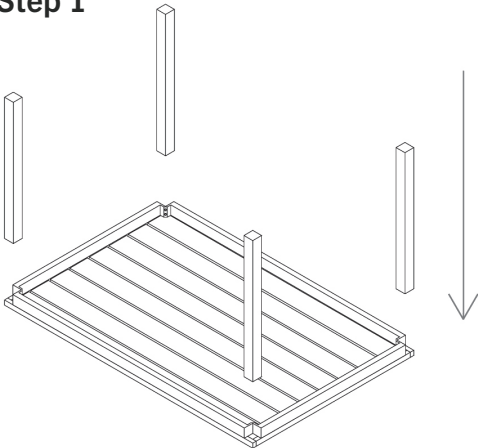

KFi STUDIOs | Eveleen Rectangle Table Assembly

Components:

Washer (8)

Lock Washer (8)

Socket Bolt (8)

Allen Wrench (1)

Leg (4)

Top (1)

Step 1

Step 2

Step 3

Putting together your new table is easy! Please remove all items from box and ensure all components are present.
1-800-457-5073 | kfstudios.com