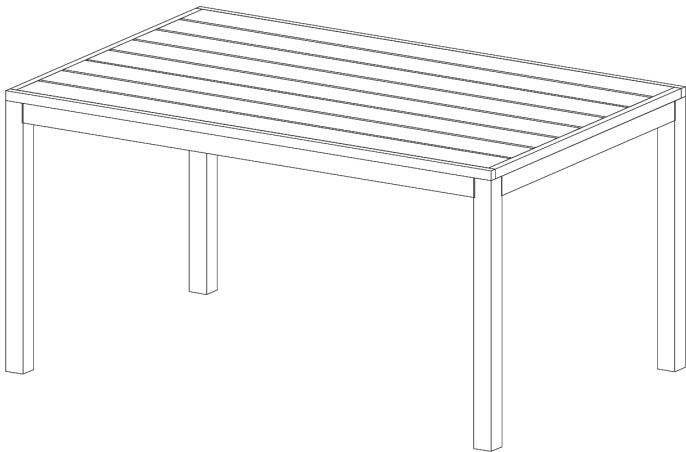

Step 3

Putting together your new table is easy! Please remove all items from box and ensure all components are present.
1-800-457-5073 | kfstudios.com