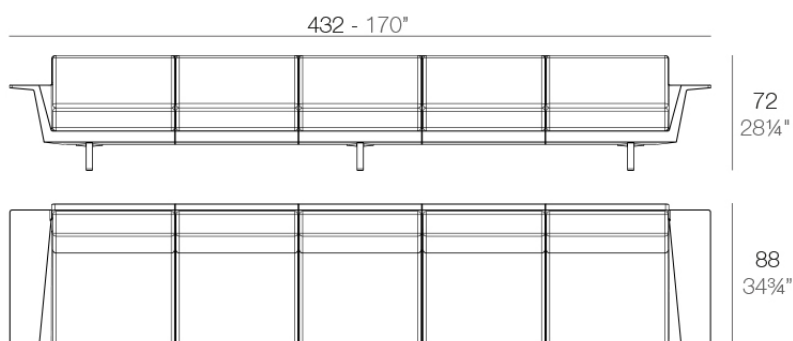

Weight: 118.26 Kg

DELTA Sofá Modular 5 plazas  
DELTA Sectinal Sofa 5 seats