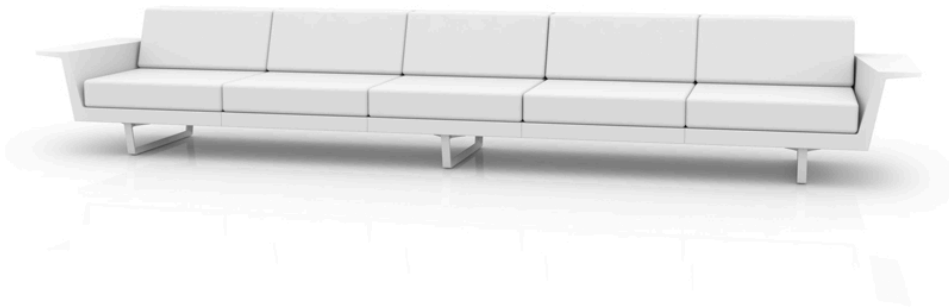

# Delta sofa 5 seat

by Jorge Pensi

The Delta furniture design collection, designed by Jorge Pensi for Vondom. Is made to fit in with exterior or interior contemporary spaces.

## Description

Modular sofa made of polyethylene resin by rotational moulding with tubular structure made of aluminium and legs made of cast aluminium. 100% Recyclable. Item suitable for indoor and outdoor use. Available in different finishes.