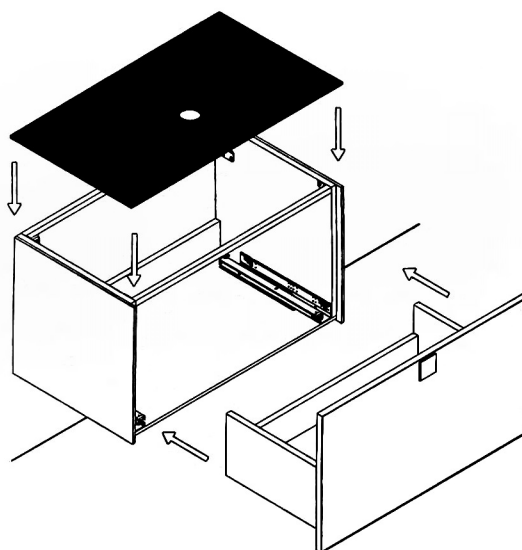

Category: Vanity
Material: Wood + Crystal
Dimensions: 32"(L) x 19"(W) x 18.1"(H)

Description: Luxury crystal bathroom vanity in grey-smoke silver finish

*Numbers are in inches

SCHEMA MONTAGGIO ASSEMBLY INSTRUCTIONS

Prastra per fissaggio a parete
Wall-mounting plate

Stop per fissaggio a parete
Plug for wall-mounting plate

①

Smontaggio Cassetto premendo leve di sgancio
Disassemble drawer by pressing release clips

②

Fissaggio piastre a parete
Plate fixing on wall

③

Ancoraggio e registrazione della consolle
Unit anchoring and adjustment

④

installazione del piano ed inserimento
del cassetto su guida
Top board fixing on frame and drawer onto rails