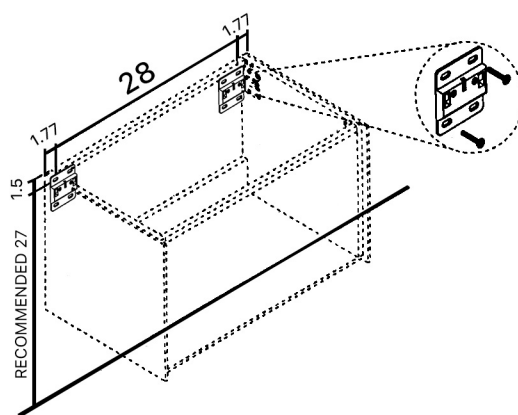

Category: Vanity
Material: Wood + Crystal
Dimensions: 32"(L) x 19"(W) x 18.1"(H)

Description: Luxury crystal bathroom vanity in grey-smoke silver finish

*Numbers are in inches

SCHEMA MONTAGGIO ASSEMBLY INSTRUCTIONS

Prastra per fissaggio a parete
Wall-mounting plate

Stop per fissaggio a parete
Plug for wall-mounting plate

①

Smontaggio Cassetto premendo leve di sgancio
Disassemble drawer by pressing release clips

②

Fissaggio piastre a parete
Plate fixing on wall

③

Ancoraggio e registrazione della consolle
Unit anchoring and adjustment

④

installazione del piano ed inserimento
del cassetto su guida
Top board fixing on frame and drawer onto rails