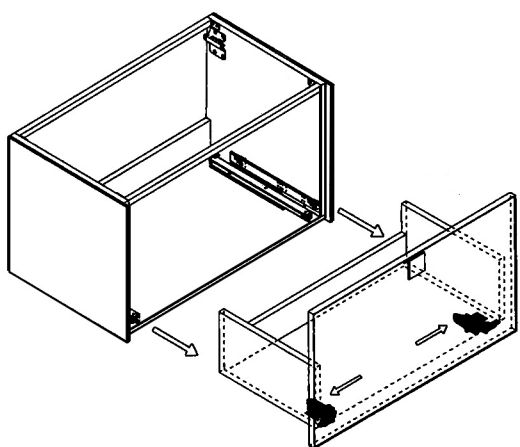

Category: Vanity
Material: Wood + Crystal
Dimensions: 32"(L) x 19"(W) x 18.1"(H)

Description: Luxury crystal bathroom vanity in grey-smoke silver finish

*Numbers are in inches

SCHEMA MONTAGGIO ASSEMBLY INSTRUCTIONS

Prastra per fissaggio a parete
Wall-mounting plate

Stop per fissaggio a parete
Plug for wall-mounting plate

①

Smontaggio Cassetto premendo leve di sgancio
Disassemble drawer by pressing release clips

②

Fissaggio piastre a parete
Plate fixing on wall