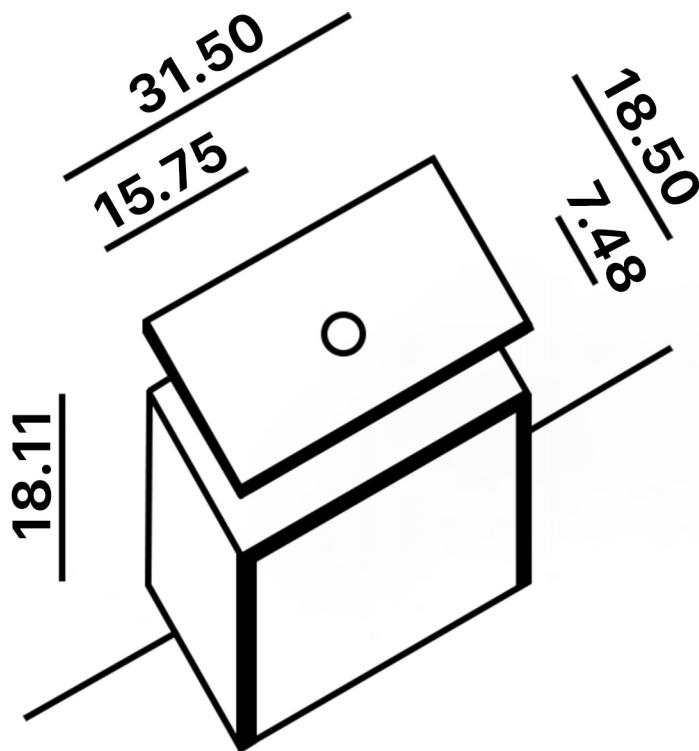

Category: Vanity
Material: Wood + Crystal
Dimensions: 32"(L) x 19"(W) x 18.1"(H)

Description: Luxury crystal bathroom vanity in grey-smoke silver finish

*Numbers are in inches

SCHEMA MONTAGGIO ASSEMBLY INSTRUCTIONS