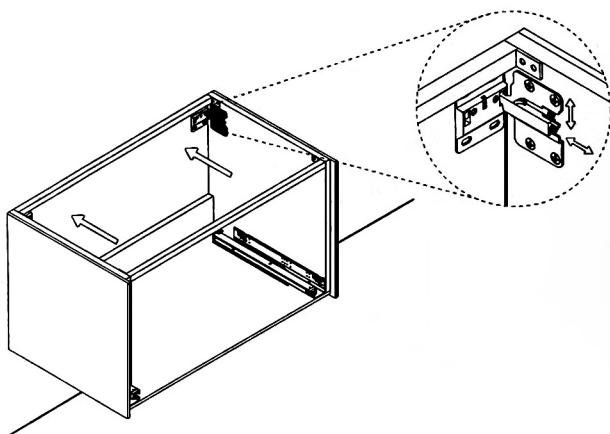

Category: Vanity
Material: Wood + Crystal
Dimensions: 32"(L) x 19"(W) x 18.1"(H)

Description: Luxury crystal bathroom vanity in grey-smoke silver finish

*Numbers are in inches

SCHEMA MONTAGGIO ASSEMBLY INSTRUCTIONS

Prastra per fissaggio a parete
Wall-mounting plate

Stop per fissaggio a parete
Plug for wall-mounting plate

①

Smontaggio Cassetto premendo leve di sgancio
Disassemble drawer by pressing release clips

②

Fissaggio piastre a parete
Plate fixing on wall

③

Ancoraggio e registrazione della consolle
Unit anchoring and adjustment

④

installazione del piano ed inserimento
del cassetto su guida
Top board fixing on frame and drawer onto rails