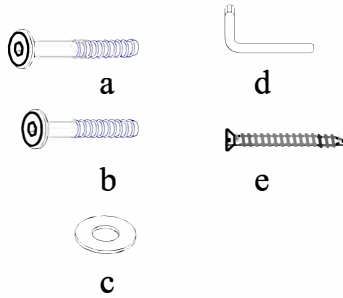

### A . Components :

- |              |     |
|--------------|-----|
| 1. Top Desk  | 1 x |
| 2. Legs      | 2 x |
| 3. Stretcher | 1 x |

### B . Hardware :

- |                     |      |
|---------------------|------|
| a. Allen Bolt Long  | 4 x  |
| b. Allen Bolt Short | 6 x  |
| c. Flat Washer      | 10 x |
| d. Allen Key        | 1 x  |
| e. Screw            | 2 x  |