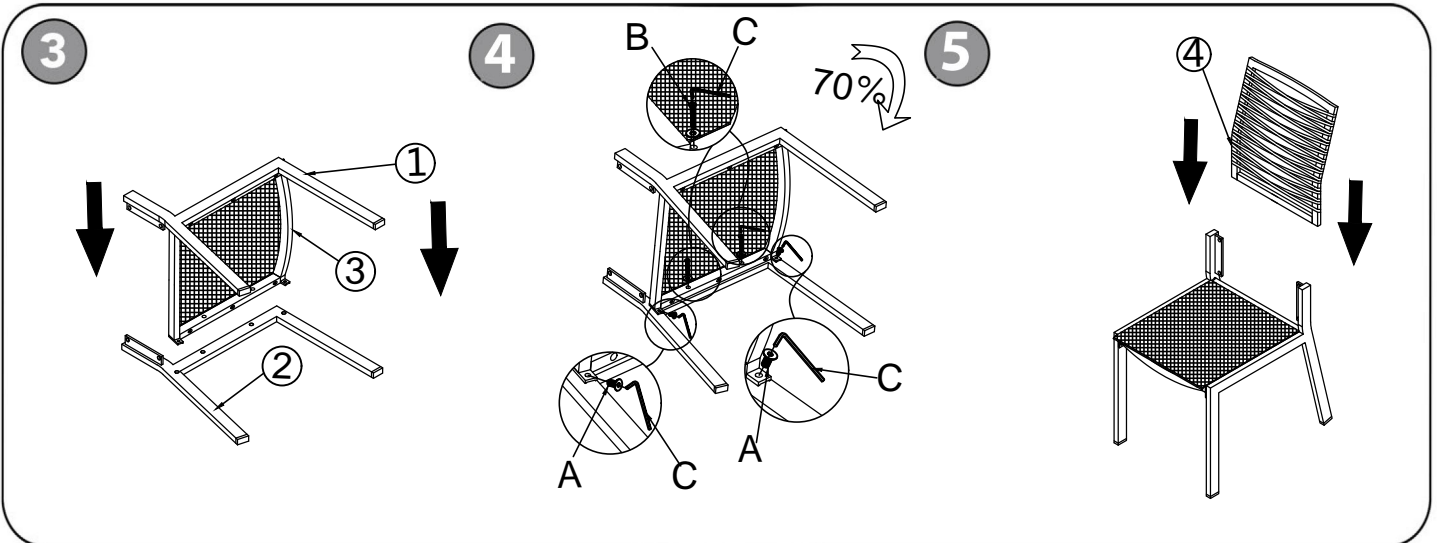

2 **IMPORTANT ASSEMBLY INFORMATION**

Assembly Step Use A, B to connect Part 1 to Part 4

+ Parts Included

- ① Left Arm Frame
(1 pcs)

- ② Right Arm Frame
(1 pcs)

- ③ Seat Frame
(1 pcs)

- ④ Backrest Frame
(1 pcs)

+ Hardware Included

- A Shorter Screw
(8 pcs)

- B Large Screw Set
(4 pcs)

- C Wrench
(1 pcs)

ASSEMBLY INSTRUCTIONS

343SC - Beige/Grey - Dining Side Chair

meridian.
furniture

NOTE: For questions about parts or assembly please email support@meridianfurnitureusa.com or call us at 718-758-4455.