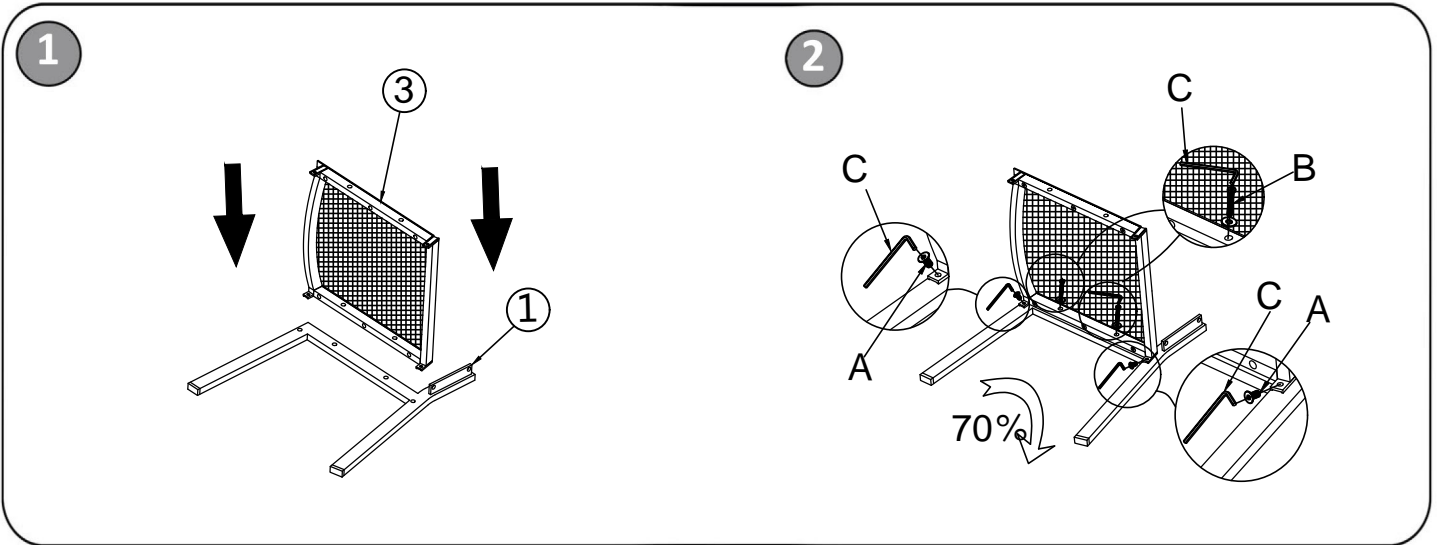

2 **IMPORTANT ASSEMBLY INFORMATION**

Assembly Step Use A, B to connect Part 1 to Part 4

+ Parts Included

- ① Left Arm Frame
(1 pcs)

- ② Right Arm Frame
(1 pcs)

- ③ Seat Frame
(1 pcs)

- ④ Backrest Frame
(1 pcs)

+ Hardware Included

- A Shorter Screw
(8 pcs)

- B Large Screw Set
(4 pcs)

- C Wrench
(1 pcs)

ASSEMBLY INSTRUCTIONS

343SC - Beige/Grey - Dining Side Chair

meridian.
furniture

NOTE: For questions about parts or assembly please email support@meridianfurnitureusa.com or call us at 718-758-4455.