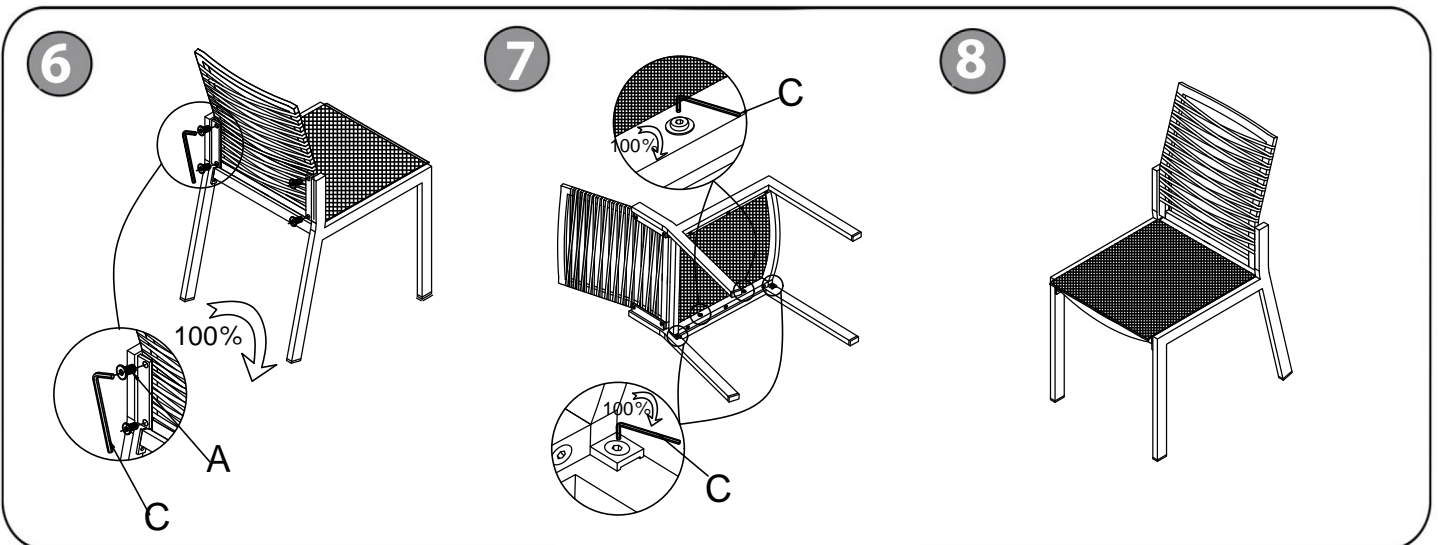

2 **IMPORTANT ASSEMBLY INFORMATION**

Assembly Step Use A, B to connect Part 1 to Part 4

+ Parts Included

- ① Left Arm Frame
(1 pcs)

- ② Right Arm Frame
(1 pcs)

- ③ Seat Frame
(1 pcs)

- ④ Backrest Frame
(1 pcs)

+ Hardware Included

- A Shorter Screw
(8 pcs)

- B Large Screw Set
(4 pcs)

- C Wrench
(1 pcs)

ASSEMBLY INSTRUCTIONS

343SC - Beige/Grey - Dining Side Chair

meridian.
furniture

NOTE: For questions about parts or assembly please email support@meridianfurnitureusa.com or call us at 718-758-4455.