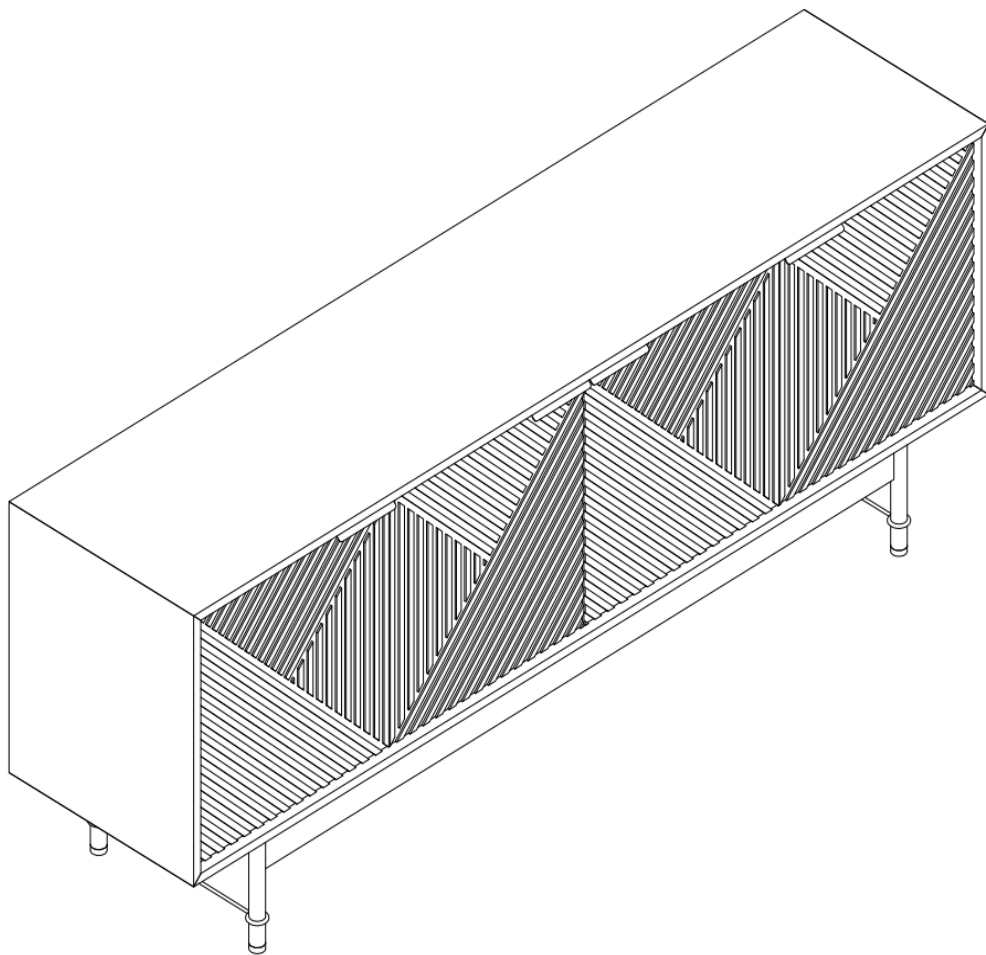

User Manual

ASSEMBLY INSTRUCTION

Parts List

NO.	Drawing	Dimension	QTY
1		1680*390*15mm	1
2		462*390*15mm	2
3		432*358*15mm	2
4		432*358*15mm	1
5		1680*390*15mm	1
6		404*342*15mm	2
7		395*342*15mm	2
8		415*221*4.5mm	2
9		407*221*4.5mm	2

NO.	Drawing	Dimension	QTY
10		415*221*4.5mm	2
11		407*221*4.5mm	2
12		426*409*18mm	1
13		426*409*18mm	1
14		426*409*18mm	1
15		426*409*18mm	1
16		1330*70*15mm	2
17		1331*25*25mm	2
18		360*25*200mm	2
19		260*25*200mm	1