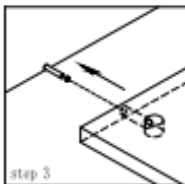

NO.	Drawing	Dimension	QTY
10		415*221*4.5mm	2
11		407*221*4.5mm	2
12		426*409*18mm	1
13		426*409*18mm	1
14		426*409*18mm	1
15		426*409*18mm	1
16		1330*70*15mm	2
17		1331*25*25mm	2
18		360*25*200mm	2
19		260*25*200mm	1

Hardware Fitting

NO.	Drawing	QTY
A		12
B		12
C		4
D		32
E	 3.0*14mm	32
F	 3.5*14mm	48
G	 6*35mm	22
H	 3.5*14mm黑	8

NO.	Drawing	QTY
I	 6*22mm	1
J	 L405mm	2
K	 L397mm	2
L		8
M		16
N	 3.5*35mm 3.5*14mm	2
O		4
P		4
Q	 6*10mm	1

Cam Coupling Using Methods

Step1.

Connect the cam coupling A as directed in the assembly instructions using hand.

Step2.

Screw the cam coupling A as directed in the assembly instructions.

Step3.

Push the cam coupling A into the entry hole.

Step4.

Insert the cam coupling B as shown in the instructions.

Step5.

Turn the cam coupling B clockwise with a screwdriver

Step6.

Put on Beautycam.

Step7.

Finished.