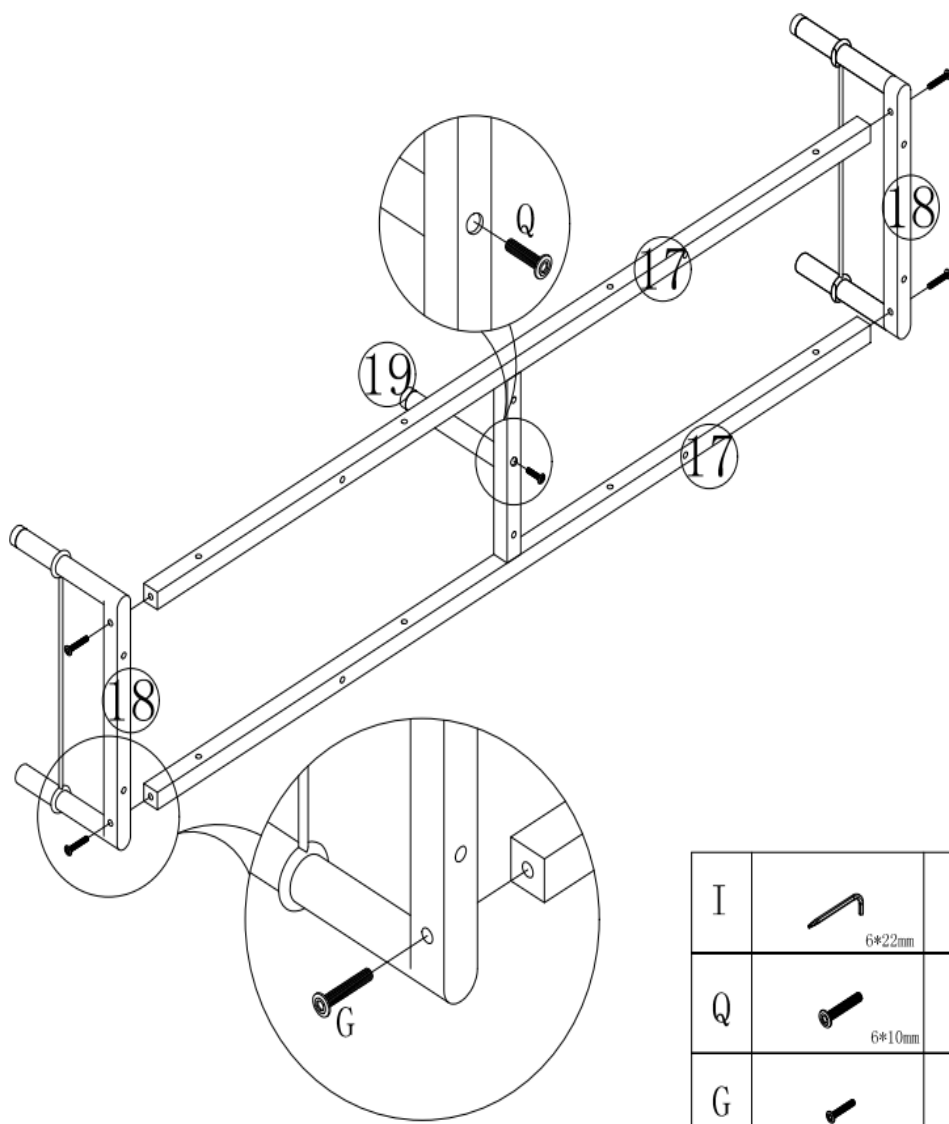

User Manual

ASSEMBLY INSTRUCTION

Parts List

NO.	Drawing	Dimension	QTY
1		1680*390*15mm	1
2		462*390*15mm	2
3		432*358*15mm	2
4		432*358*15mm	1
5		1680*390*15mm	1
6		404*342*15mm	2
7		395*342*15mm	2
8		415*221*4.5mm	2
9		407*221*4.5mm	2

NO.	Drawing	Dimension	QTY
10		415*221*4.5mm	2
11		407*221*4.5mm	2
12		426*409*18mm	1
13		426*409*18mm	1
14		426*409*18mm	1
15		426*409*18mm	1
16		1330*70*15mm	2
17		1331*25*25mm	2
18		360*25*200mm	2
19		260*25*200mm	1

Step4.

Insert the cam coupling B as shown in the instructions.

Step5.

Turn the cam coupling B clockwise with a screwdriver

Step6.

Put on Beautycam.

Step7.

Finished.

You should feel a click when the camlock is locked in place. The joint is now secure.

L		8
---	---	---

I	 6*22mm	1
Q	 6*10mm	1
G	 6*35mm	4

G	 6*35mm	8
I	 6*22mm	1

G	 6*35mm	10
I	 6*22mm	1

C		4			
F		16	O		4
H		8	P		4