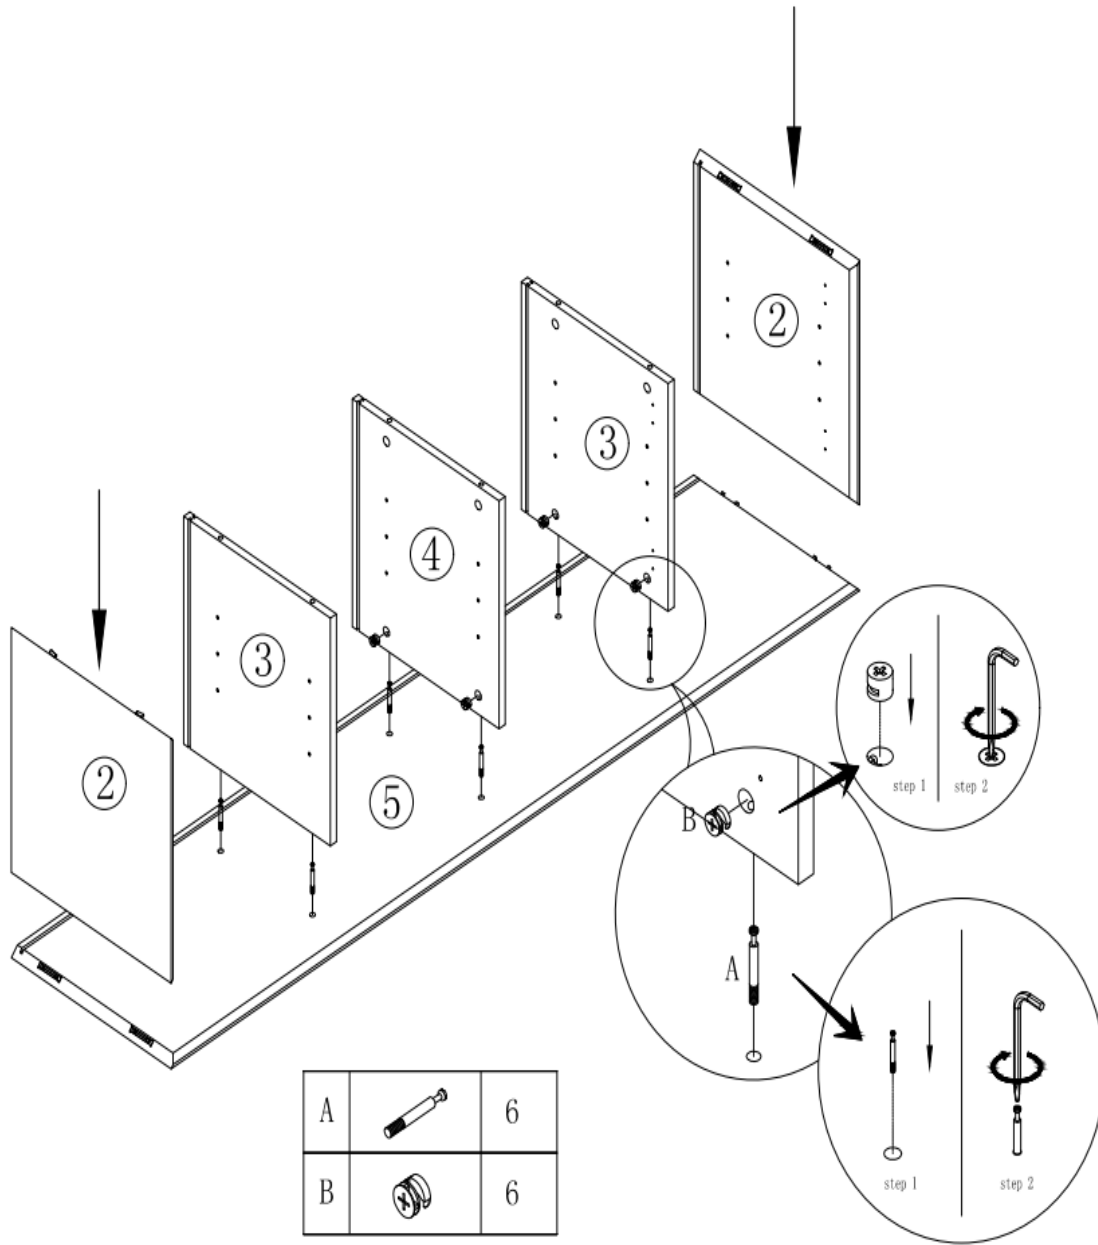

NO.	Drawing	Dimension	QTY
10		415*221*4.5mm	2
11		407*221*4.5mm	2
12		426*409*18mm	1
13		426*409*18mm	1
14		426*409*18mm	1
15		426*409*18mm	1
16		1330*70*15mm	2
17		1331*25*25mm	2
18		360*25*200mm	2
19		260*25*200mm	1

Cam Coupling Using Methods

Step1.

Connect the cam coupling A as directed in the assembly instructions using hand.

Step2.

Screw the cam coupling A as directed in the assembly instructions.

Step3.

Push the cam coupling A into the entry hole.

Step4.

Insert the cam coupling B as shown in the instructions.

Step5.

Turn the cam coupling B clockwise with a screwdriver

Step6.

Put on Beautycam.

Step7.

Finished.

You should feel a click when the camlock is locked in place. The joint is now secure.

L		8
---	---	---

I	 6*22mm	1
Q	 6*10mm	1
G	 6*35mm	4

G	 6*35mm	8
I	 6*22mm	1

G	 6*35mm	10
I	 6*22mm	1

C		4			
F		16	O		4
H		8	P		4