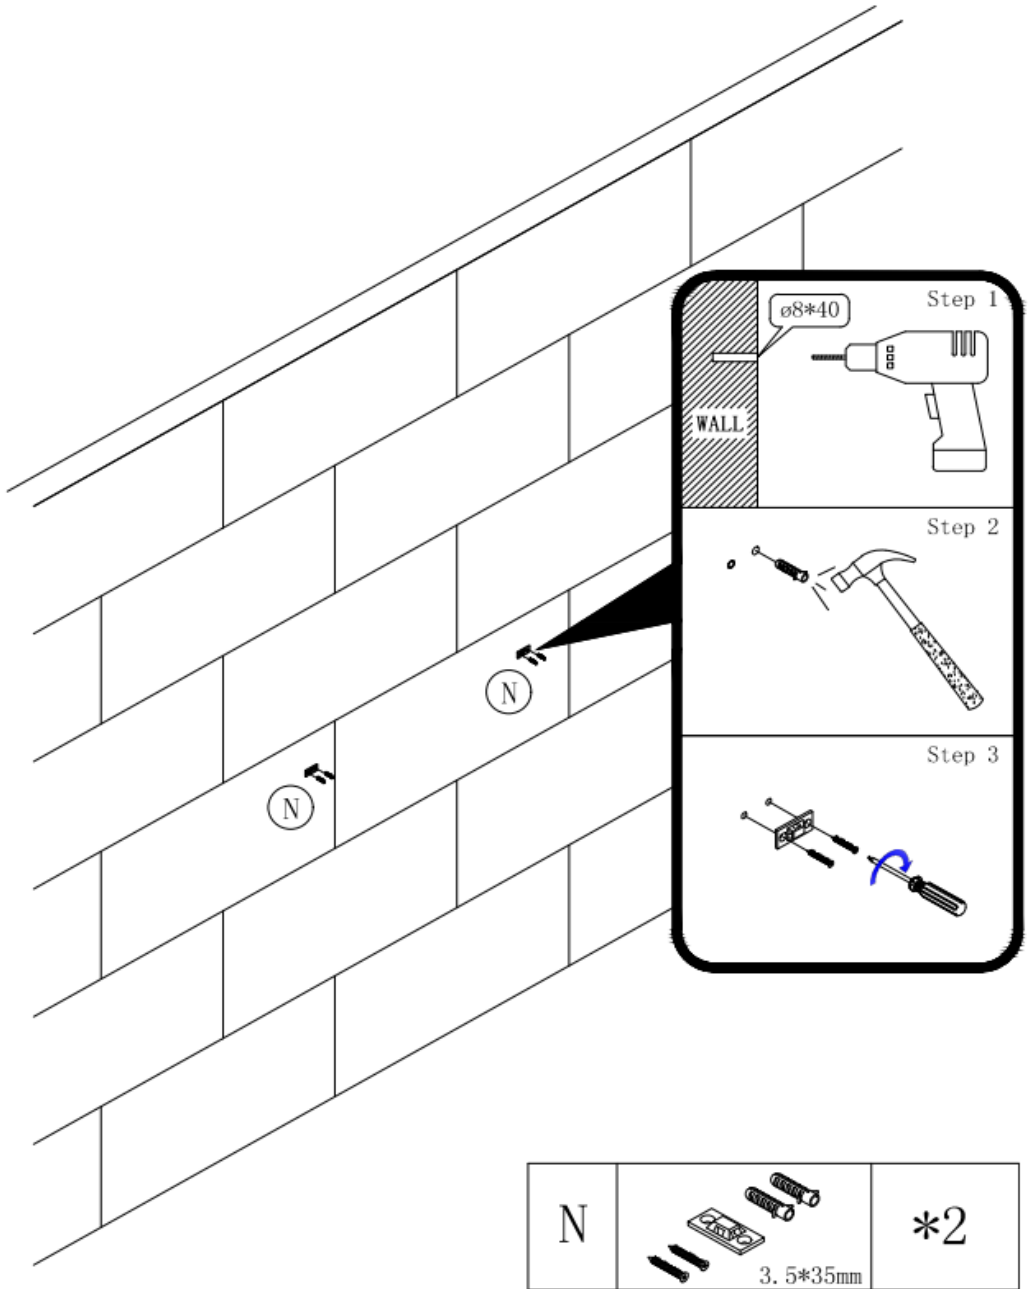

Cam Coupling Using Methods

Step1.

Connect the cam coupling A as directed in the assembly instructions using hand.

Step2.

Screw the cam coupling A as directed in the assembly instructions.

Step3.

Push the cam coupling A into the entry hole.

Step4.

Insert the cam coupling B as shown in the instructions.

Step5.

Turn the cam coupling B clockwise with a screwdriver

Step6.

Put on Beautycam.

Step7.

Finished.

You should feel a click when the camlock is locked in place. The joint is now secure.

L		8
---	---	---

I	 6*22mm	1
Q	 6*10mm	1
G	 6*35mm	4

G	 6*35mm	8
I	 6*22mm	1

G	 6*35mm	10
I	 6*22mm	1

C		4			
F		16	O		4
H		8	P		4