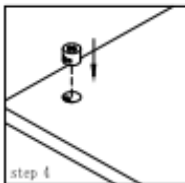

NO.	Drawing	Dimension	QTY
10		415*221*4.5mm	2
11		407*221*4.5mm	2
12		426*409*18mm	1
13		426*409*18mm	1
14		426*409*18mm	1
15		426*409*18mm	1
16		1330*70*15mm	2
17		1331*25*25mm	2
18		360*25*200mm	2
19		260*25*200mm	1

Hardware Fitting

NO.	Drawing	QTY
A		12
B		12
C		4
D		32
E	 3.0*14mm	32
F	 3.5*14mm	48
G	 6*35mm	22
H	 3.5*14mm黑	8

NO.	Drawing	QTY
I	 6*22mm	1
J	 L405mm	2
K	 L397mm	2
L		8
M		16
N	 3.5*35mm 3.5*14mm	2
O		4
P		4
Q	 6*10mm	1

Cam Coupling Using Methods

Step1.

Connect the cam coupling A as directed in the assembly instructions using hand.

Step2.

Screw the cam coupling A as directed in the assembly instructions.

Step3.

Push the cam coupling A into the entry hole.

Step4.

Insert the cam coupling B as shown in the instructions.

Step5.

Turn the cam coupling B clockwise with a screwdriver

Step6.

Put on Beautycam.

Step7.

Finished.