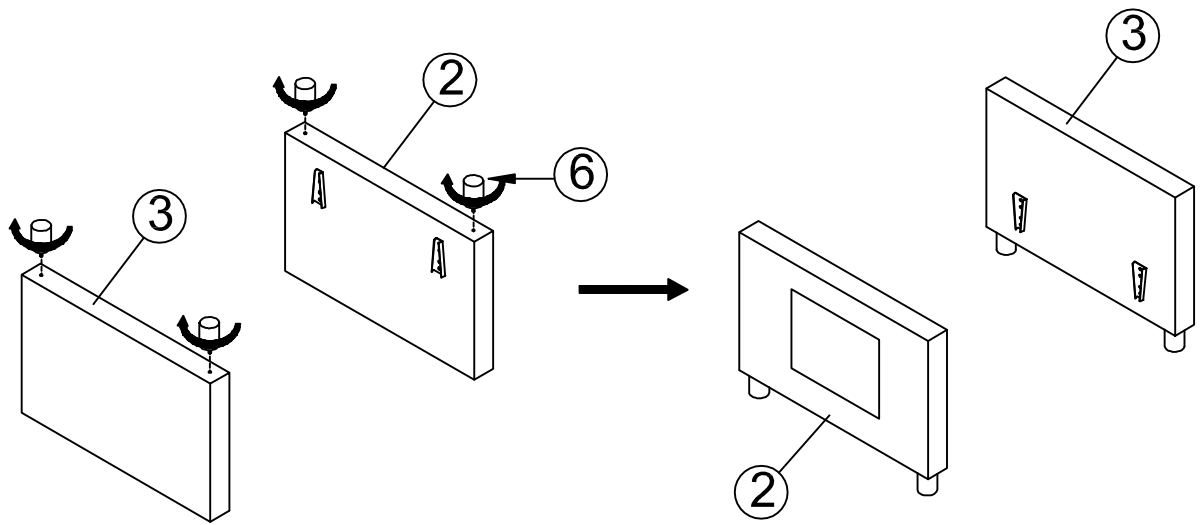

ASSEMBLY INSTRUCTIONS

ITEM NO. FB6013RL-1PL

IMPORTANT NOTE:

- ① PLACE ALL PARTS ON A CLEAN AND SMOOTH SURFACE SUCH AS A RUG OR CARPET TO AVOID THE PARTS FROM BEING SCRATCHED.
- ② BEFORE YOU BEGIN, KINDLY FOLLOW THE ASSEMBLY INSTRUCTIONS STEP BY STEP.
- ③ DO NOT TIGHTEN ALL SCREWS AND BOLTS UNTIL THE CHAIR IS FULLY SET-UP.

Exploded View

Part List

Hardware List

①		①	
	Sofa Body X 1pc		Bolt 1/4*27mm X8pcs
②		②	
	Armrest X 1pc		Washer 1/4*16mm X8pcs
③		③	
	Armrest X 1pc		Allen Wrench M4
④			
	Pillow X 1pc		
⑤			
	Leg X 4pcs		
⑥			
	Leg X 4pcs		

STEP 1:

STEP 2:

STEP 3:

COMPLETED :

STEP 4: