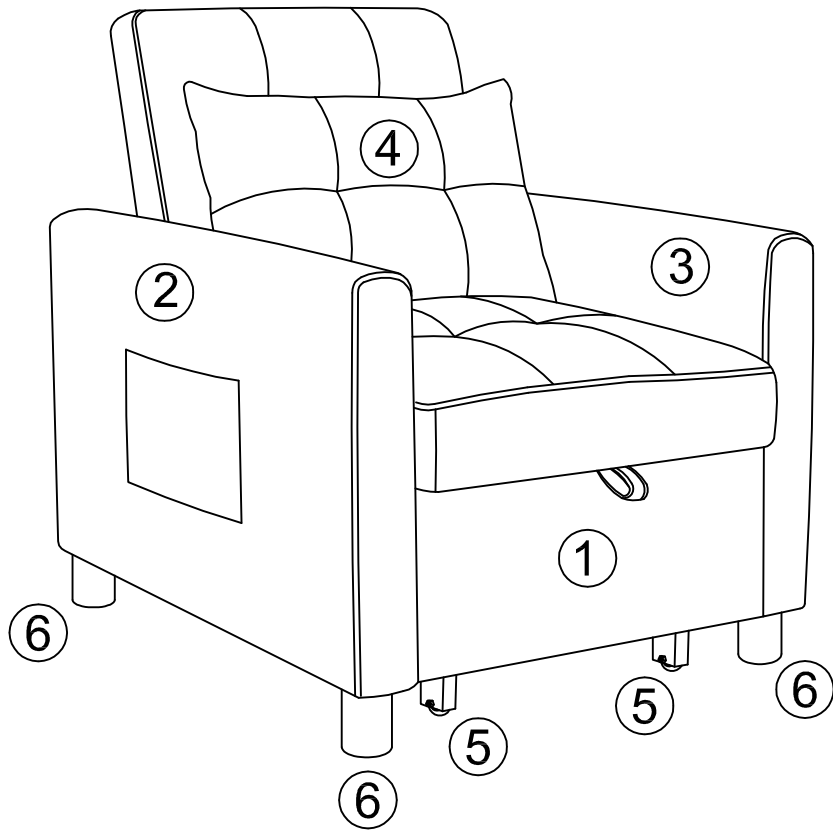

ASSEMBLY INSTRUCTIONS

ITEM NO. FB6013RL-1PL

IMPORTANT NOTE:

- ① PLACE ALL PARTS ON A CLEAN AND SMOOTH SURFACE SUCH AS A RUG OR CARPET TO AVOID THE PARTS FROM BEING SCRATCHED.
- ② BEFORE YOU BEGIN, KINDLY FOLLOW THE ASSEMBLY INSTRUCTIONS STEP BY STEP.
- ③ DO NOT TIGHTEN ALL SCREWS AND BOLTS UNTIL THE CHAIR IS FULLY SET-UP.

Exploded View

Part List

Hardware List

①		①	
	Sofa Body X 1pc		Bolt 1/4*27mm X8pcs
②		②	
	Armrest X 1pc		Washer 1/4*16mm X8pcs
③		③	
	Armrest X 1pc		Allen Wrench M4
④			
	Pillow X 1pc		
⑤			
	Leg X 4pcs		
⑥			
	Leg X 4pcs		