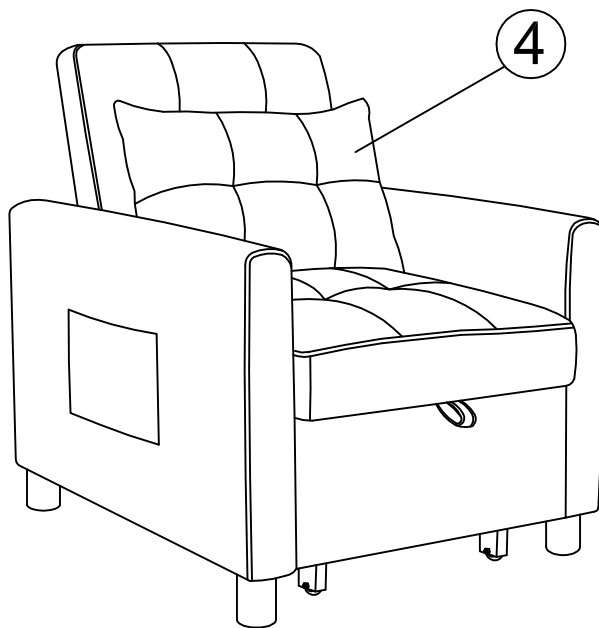

ASSEMBLY INSTRUCTIONS

ITEM NO. FB6013RL-1PL

IMPORTANT NOTE:

- ① PLACE ALL PARTS ON A CLEAN AND SMOOTH SURFACE SUCH AS A RUG OR CARPET TO AVOID THE PARTS FROM BEING SCRATCHED.
- ② BEFORE YOU BEGIN, KINDLY FOLLOW THE ASSEMBLY INSTRUCTIONS STEP BY STEP.
- ③ DO NOT TIGHTEN ALL SCREWS AND BOLTS UNTIL THE CHAIR IS FULLY SET-UP.

Exploded View

Part List

Hardware List

①		①	
	Sofa Body X 1pc		Bolt 1/4*27mm X8pcs
②		②	
	Armrest X 1pc		Washer 1/4*16mm X8pcs
③		③	
	Armrest X 1pc		Allen Wrench M4
④			
	Pillow X 1pc		
⑤			
	Leg X 4pcs		
⑥			
	Leg X 4pcs		

STEP 1:

STEP 2:

STEP 3:

COMPLETED :

STEP 4: