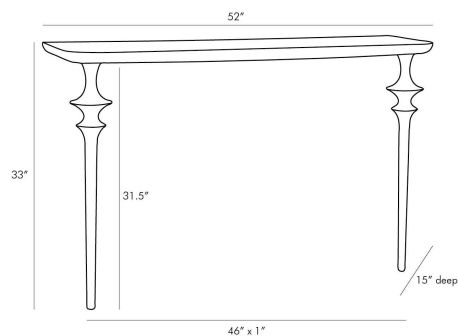

ARTERIOS

VILLEGAS CONSOLE

5367
Sable

Brilliant in form, this elegant console delivers high style and simplicity all at once. The solid oak frame and delicate silhouette are enhanced by the deep sable finish. A minimalist approach to traditional design, this piece masters timeless style without impeding on a room's space. Item must be attached to the wall.

APPEARANCE

Materials	Oak Wood
Finishes	Sable
Finish Will Vary	No
Top Coat/Sealant	No

DIMENSIONS

Overall	W: 52 in x D: 15 in x H: 33 in
Foot Print	W: 46 in x D: 1 in

SHIPPING

Shipping Requirements	Truck Ship
Product Weight	23.0 lbs
Gross Weight 1	33.5 lbs
Shipping Box 1	W: 18.0 in x D: 55.0 in x H: 12.0 in