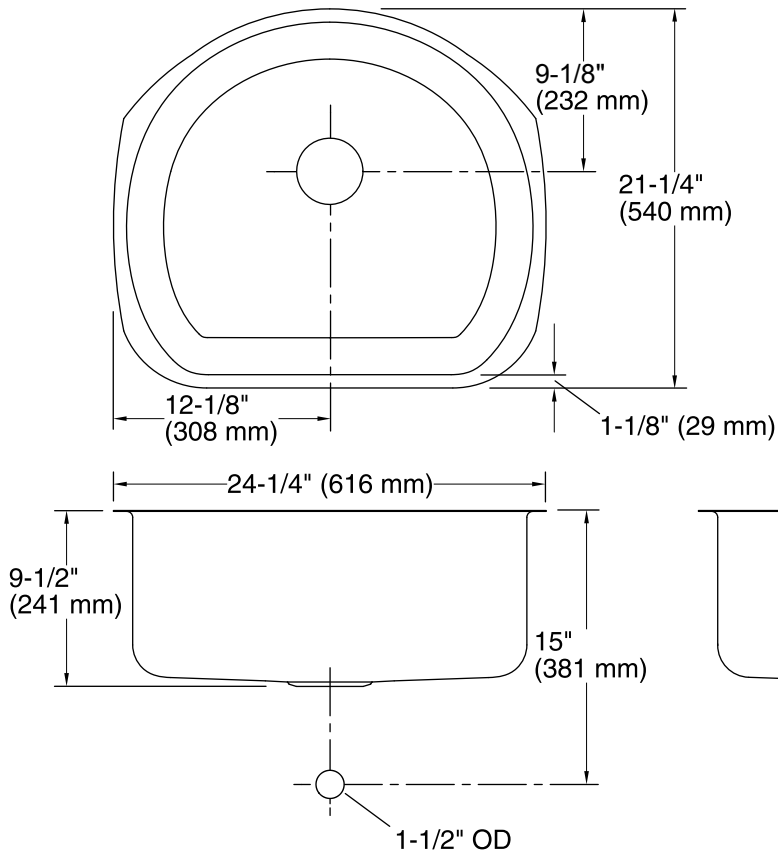

**Undertone®**  
Under-mount Kitchen Sink  
**K-3186**

**Features**

- 30-inch minimum base cabinet width.
- 18-gauge stainless steel.
- Under-mount.
- Single compartment.
- With SilentShield® sound-absorption technology.
- 24-1/4" (622 mm) x 21-1/4" (540 mm)

See website for detailed warranty information.

\* Allow clearance around sink rim for clip attachment.

### Technical Information

All product dimensions are nominal.

Bowl configuration:	Single
Installation:	Under-mount
Bowl area	Length: 19" (483 mm) Width: 22" (559 mm) Bowl depth: 9-1/2" (241 mm)
Drain hole:	3-5/8" (92 mm)
Template:	Under-mount, 1040321-7, required, included

### Notes

Install this product according to the installation guide.

Allow a minimum of 2" (51 mm) clearance around the sink rim for clip attachment.