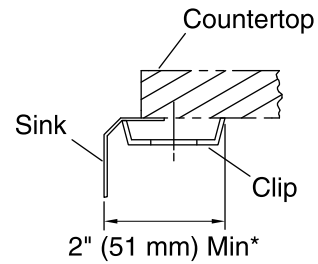

**Undertone®**  
Under-mount Kitchen Sink  
**K-3186**

**Features**

- 30-inch minimum base cabinet width.
- 18-gauge stainless steel.
- Under-mount.
- Single compartment.
- With SilentShield® sound-absorption technology.
- 24-1/4" (622 mm) x 21-1/4" (540 mm)

See website for detailed warranty information.

\* Allow clearance around sink rim for clip attachment.

### Technical Information

All product dimensions are nominal.

Bowl configuration:	Single
Installation:	Under-mount
Bowl area	Length: 19" (483 mm) Width: 22" (559 mm) Bowl depth: 9-1/2" (241 mm)
Drain hole:	3-5/8" (92 mm)
Template:	Under-mount, 1040321-7, required, included

### Notes

Install this product according to the installation guide.

Allow a minimum of 2" (51 mm) clearance around the sink rim for clip attachment.