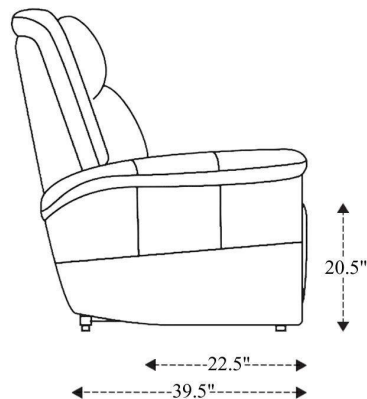

# Power Console

Overall Dimensions	80.5" x 39.5" x 41"
Overall Width	80.5"
Overall Depth	39.5"
Overall Height	41"
Overall Weight	247 lbs.
Fully Reclined	64.5"
Distance from Wall	18.5"
Back of Seat to end of Chaise	41.5"
Leg Height (Distance from Foot Rest to Floor in Full Recline)	22"
Head Height (Distance from Headrest to Floor in Full Recline)	31.5"

Seat Width	24"
Seat Depth	22.5"
Seat Height	20.5"
Arm Width	9.5"
Arm Depth	23"
Arm Height	25"
Back Width	25"
Back Height	24"
Headrest Extended from Back	7"