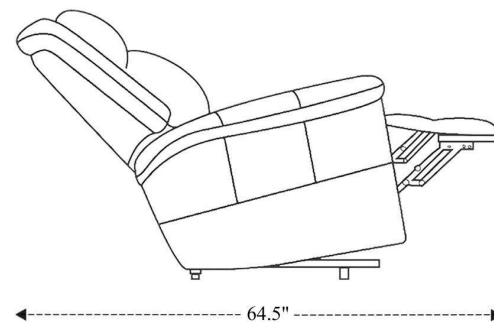

# Power Console

Overall Dimensions	80.5" x 39.5" x 41"
Overall Width	80.5"
Overall Depth	39.5"
Overall Height	41"
Overall Weight	247 lbs.
Fully Reclined	64.5"
Distance from Wall	18.5"
Back of Seat to end of Chaise	41.5"
Leg Height (Distance from Foot Rest to Floor in Full Recline)	22"
Head Height (Distance from Headrest to Floor in Full Recline)	31.5"

Seat Width	24"
Seat Depth	22.5"
Seat Height	20.5"
Arm Width	9.5"
Arm Depth	23"
Arm Height	25"
Back Width	25"
Back Height	24"
Headrest Extended from Back	7"