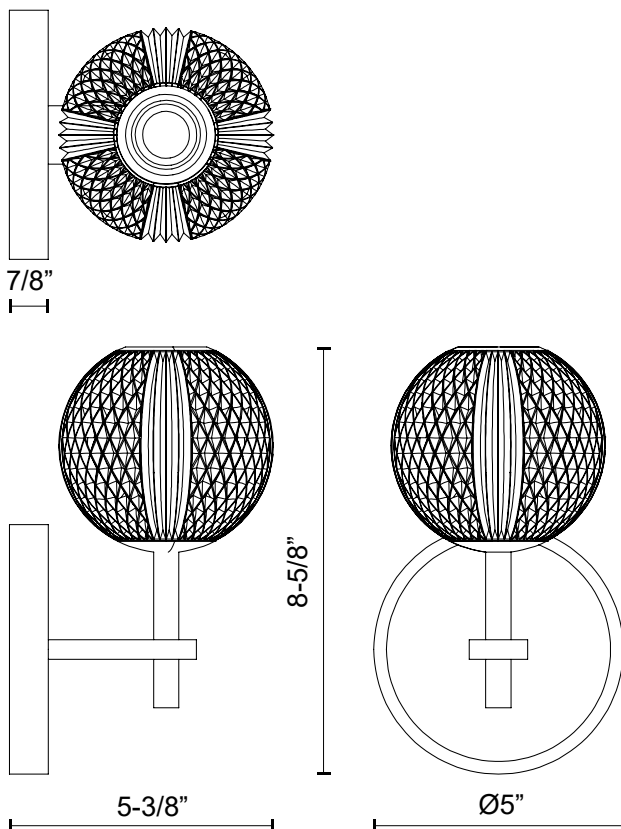

MARNI WV321201NB

FIXTURE DIMENSIONS W5" x H8-5/8" x E5-3/8"

HEIGHT FROM CENTER 6-1/8"

EXTENSION 5-3/8"

LIGHT SOURCE LED with DC Driver

WATTAGE 6W

TOTAL LUMENS 425lm

DELIVERED LUMENS 317lm

VOLTAGE 120V

COLOR TEMPERATURE 3000K

CRI (RA) 90CRI

DIMMABLE Yes, TRIAC/ELV Dimmer (Not Included)

DIFFUSER DETAILS Clear Carved Acrylic

MATERIAL Clear Carved Acrylic; Steel;

INSTALL OPTIONS Up

LOCATION Damp

BARCODE UPC 691759061239

CANOPY D5" x E7/8"

DIMENSIONS

FINISH OPTION(S) Natural Brass

PACKAGE SIZE L11-1/4" x W9" x H7-1/2"

PACKAGE WEIGHT 3.5 lbs

[D - Diameter, L - Length, W - Width, H - Height, E - Extension]

AVAILABLE FINISHES:

WV321201NB

Natural Brass

WV321201PN

Polished Nickel

*For complete warranty terms, please visit: www.aloralighting.com/warranty