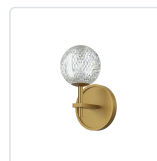

MARNI WV321201NB

FIXTURE DIMENSIONS W5" x H8-5/8" x E5-3/8"

HEIGHT FROM CENTER 6-1/8"

EXTENSION 5-3/8"

LIGHT SOURCE LED with DC Driver

WATTAGE 6W

TOTAL LUMENS 425lm

DELIVERED LUMENS 317lm

VOLTAGE 120V

COLOR TEMPERATURE 3000K

CRI (RA) 90CRI

DIMMABLE Yes, TRIAC/ELV Dimmer (Not Included)

DIFFUSER DETAILS Clear Carved Acrylic

MATERIAL Clear Carved Acrylic; Steel;

INSTALL OPTIONS Up

LOCATION Damp

BARCODE UPC 691759061239

CANOPY D5" x E7/8"

DIMENSIONS

FINISH OPTION(S) Natural Brass

PACKAGE SIZE L11-1/4" x W9" x H7-1/2"

PACKAGE WEIGHT 3.5 lbs

[D - Diameter, L - Length, W - Width, H - Height, E - Extension]

AVAILABLE FINISHES:

WV321201NB

Natural Brass

WV321201PN

Polished Nickel

*For complete warranty terms, please visit: www.aloralighting.com/warranty