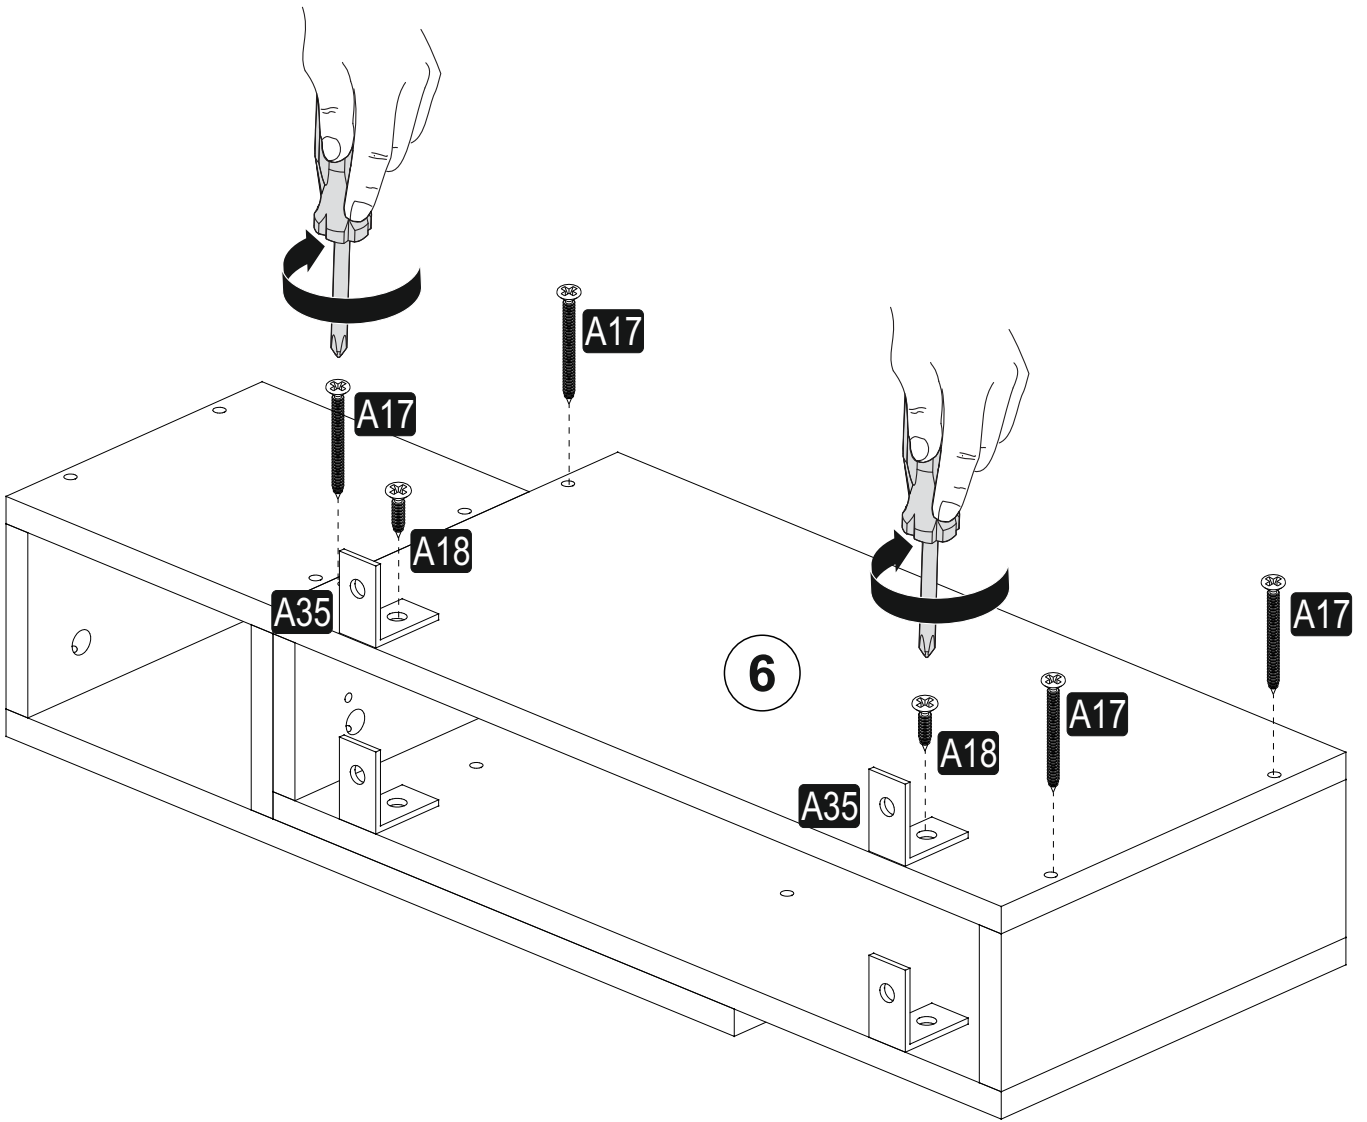

# ATTENTION !!

Minifix is the main connection material used in products.  
Before starting assembly, please check the drawings below...

MINIFIX BODY

MINIFIX SHAFT

# ACCESSORY LIST / AKSESUAR LİSTESİ

<b>A23</b> MINIFIX MİL  12x	<b>A22</b> MINIFIX GÖVDE  12x	<b>A35</b> LASKI  4x	<b>A17</b> 4x50  12x	<b>A40</b> 4x30  4x
<b>A42</b> 5x70  6x	<b>A18</b> 3,5x18  4x	<b>A16</b> DB 8mm  6x	<b>A48</b> ARKALIK ÇİVİSİ  10x	<b>A23</b>  2x
<b>A06</b> 18 mm  1.Renk 6x	<b>A06</b> 18 mm  2.Renk 8x	<b>A10</b> 14mm  2.Renk 12x	<b>A10</b> 14mm  1.Renk 6x	<b>A38</b> DEKORATİF PUL  2x

## GENERAL VIEW / PARÇA KODLAMA

1

2

3

4

5

6

7