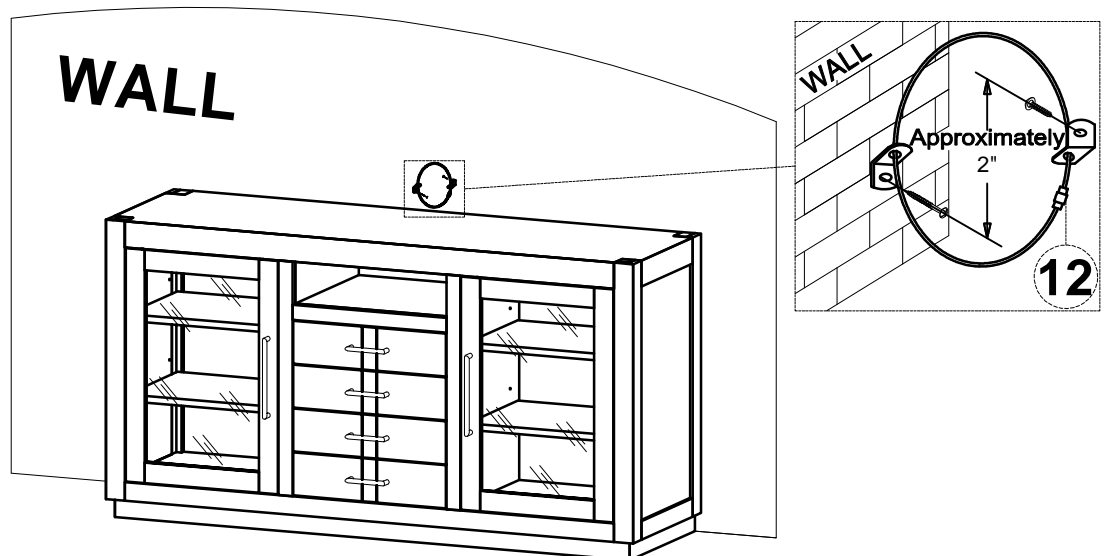

## 50" CONSOLE LIGHT OAK

Thank you for purchasing this quality product. Be sure to check all packing material carefully for small parts that may have come loose inside the carton during shipment.

KEY COMPONENTS				KEY COMPONENTS			
No.		Q'ty	Description	No.		Q'ty	Description
1		1 Pc	Left Side facing door	7		4 Pcs	Door hinge
2		1 Pc	Right Side facing door	8		2 Pcs	Door catch
3		4 Pcs	Drawers	9		8 Pcs	Extension drawer glide
4		4 Pcs	Shelf	10		16 Pcs	Shelf pin
5		4 Pcs	Drawer pull w/ screw	11		6 Pcs	Levelers
6		2 Pcs	Door pull w/ screw	12		1 Kit	Anti-tip kit