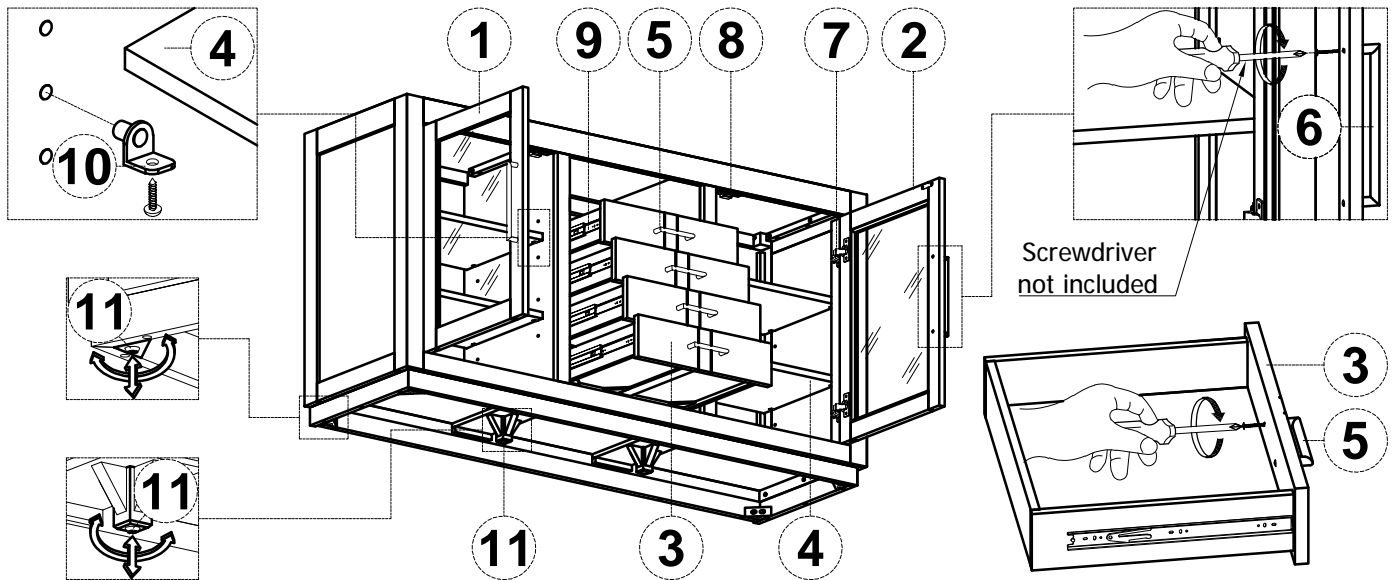

## 50" CONSOLE LIGHT OAK

Thank you for purchasing this quality product. Be sure to check all packing material carefully for small parts that may have come loose inside the carton during shipment.

KEY COMPONENTS				KEY COMPONENTS			
No.		Q'ty	Description	No.		Q'ty	Description
1		1 Pc	Left Side facing door	7		4 Pcs	Door hinge
2		1 Pc	Right Side facing door	8		2 Pcs	Door catch
3		4 Pcs	Drawers	9		8 Pcs	Extension drawer glide
4		4 Pcs	Shelf	10		16 Pcs	Shelf pin
5		4 Pcs	Drawer pull w/ screw	11		6 Pcs	Levelers
6		2 Pcs	Door pull w/ screw	12		1 Kit	Anti-tip kit

**PLEASE NOTE:**

To help prevent the possibility of tip-over, install the ANTI-TIP OVER restraint provided.