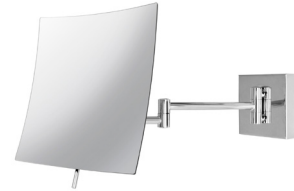

Beauty 910

Features

- Magnifying Makeup Mirror
- Magnification: 5X
- Finish: Polished Chrome
- Solid Brass Base
- Extendable Arm, Rotates in All Directions
- Free of Distortion

SKU# | Options:

- Beauty 910 | Polished Chrome

Finishes:

* WS Bath Collections reserves the right to revise dimensions or information on this sheet without notice

Collection Beauty	Model Beauty 910	Dimensions Metric <i>1 inch = 2.54 cm</i> <i>1 inch = 25.4 mm</i>	 1051 Lea Drive - Collegeville, PA 19426 Tel. 215 513 9400 - Fax 610 831 0215 www.ws bathcollections.com - info@ws bathcollections.com
-------------------------------	------------------------------	--	---