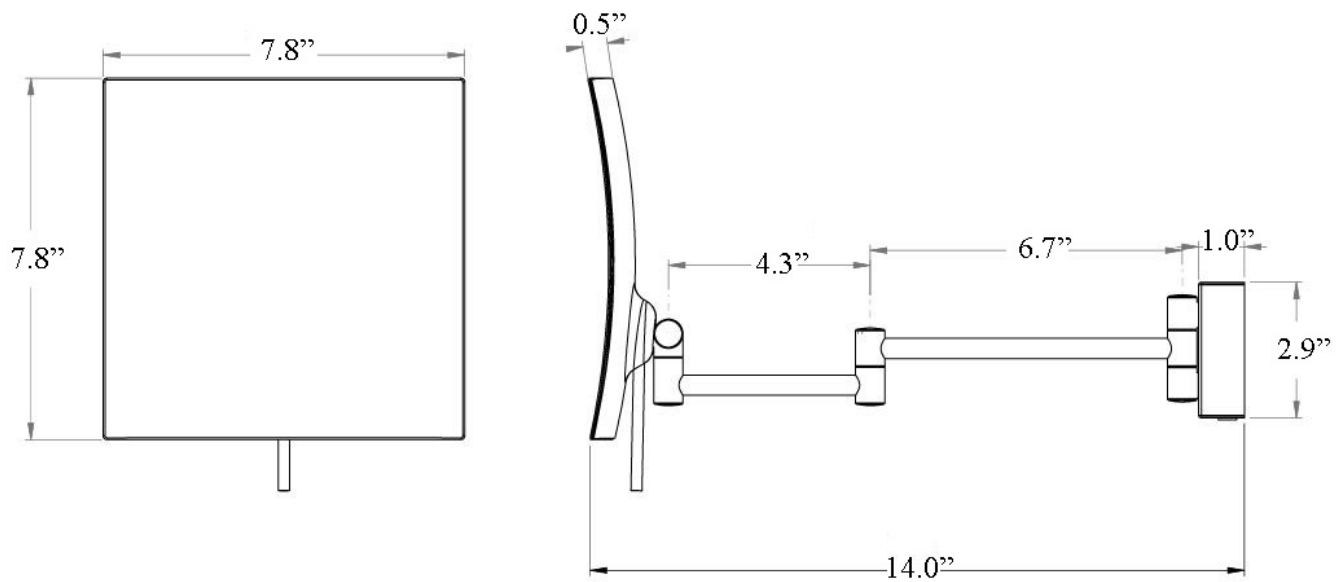

Beauty 910

Features

- Magnifying Makeup Mirror
- Magnification: 5X
- Finish: Polished Chrome
- Solid Brass Base
- Extendable Arm, Rotates in All Directions
- Free of Distortion

SKU# | Options:

- Beauty 910 | Polished Chrome

Finishes:

* WS Bath Collections reserves the right to revise dimensions or information on this sheet without notice

Collection Beauty	Model Beauty 910	Dimensions Metric <i>1 inch = 2.54 cm</i> <i>1 inch = 25.4 mm</i>	 1051 Lea Drive - Collegeville, PA 19426 Tel. 215 513 9400 - Fax 610 831 0215 www.ws bathcollections.com - info@ws bathcollections.com
-------------------------------	------------------------------	--	---

Collection
Dgcw{

Model |
Dgcw{ "; 32

Dimensions Metric
1 inch = 2.54 cm
1 inch = 25.4 mm

WS[®] BATH
COLLECTIONS
1051 Lea Drive - Collegeville, PA 19426
Tel. 215 513 9400 - Fax 610 831 0215
www.ws bathcollections.com - info@ws bathcollections.com