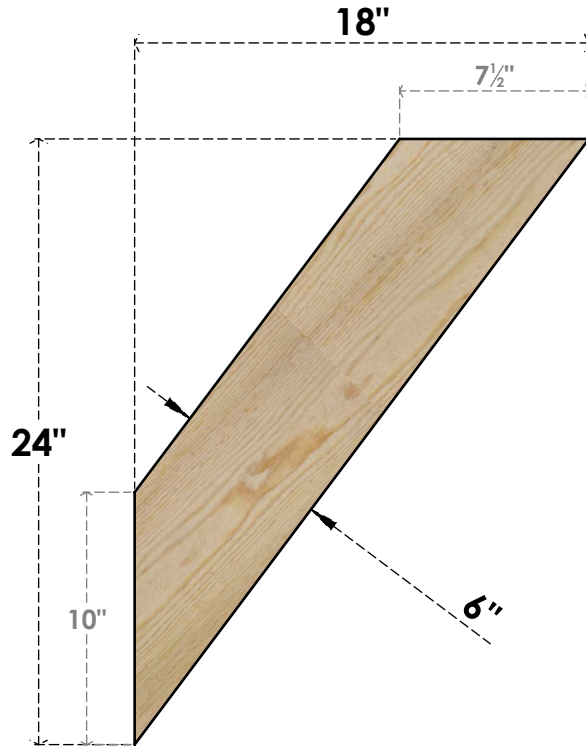

BRC06X18X24TRA00RDF

6"W X 18"D X 24"H TRADITIONAL ROUGH SAWN BRACE, DOUGLAS FIR

SIDE

FRONT

EKENA MILLWORK
2300 WEST MAIN ST.
CLARKSVILLE, TX 75426
TOLL FREE: 866-607-0453
WWW.EKENAMILLWORK.COM

NOTES

1. INSTALLATION TO BE COMPLETED IN ACCORDANCE WITH MANUFACTURER'S SPECIFICATIONS.
2. DRAWING MAY NOT BE TO SCALE
3. THIS DRAWING IS INTENDED FOR DESIGN AND PLANNING PURPOSES ONLY.
4. ALL INFORMATION CONTAINED HEREIN WAS CURRENT AT THE TIME OF DEVELOPMENT BUT MUST BE REVIEWED AND APPROVED BY THE PRODUCT MANUFACTURER TO BE CONSIDERED ACCURATE.
5. PRODUCTS ARE NOT KILN DRIED. THIS ITEM IS UNIQUE AND WILL CONTAIN THE NATURAL VARIATIONS THAT THE WOOD SPECIES OFFERS. THIS MAY RESULT IN VARIATIONS UP TO 1/4"