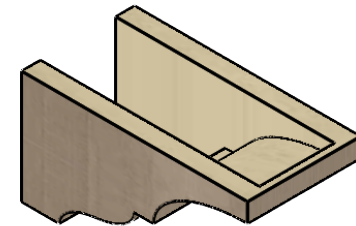

## ITEM NUMBER: CORU06X12X06ASHRCPR

6"W X 12"D X 6"H SERIES 3 WIDE ASHEBORO ROUGH CEDAR TIMBERTHANE  
FAUX WOOD CORBEL, PRIMED

**SIDE PROFILE**

**FRONT PROFILE**

**ISOMETRIC**

EKENA MILLWORK  
2300 WEST MAIN ST.  
CLARKSVILLE, TX 75426  
TOLL FREE: 866-607-0453  
WWW.EKENAMILLWORK.COM