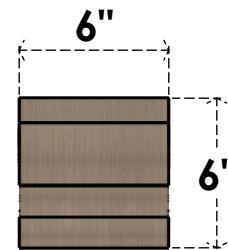

## ITEM NUMBER: CORU06X12X06ASHRCPR

6"W X 12"D X 6"H SERIES 3 WIDE ASHEBORO ROUGH CEDAR TIMBERTHANE  
FAUX WOOD CORBEL, PRIMED

**SIDE PROFILE**

**FRONT PROFILE**

**ISOMETRIC**

EKENA MILLWORK  
2300 WEST MAIN ST.  
CLARKSVILLE, TX 75426  
TOLL FREE: 866-607-0453  
WWW.EKENAMILLWORK.COM

### NOTES

1. INSTALLATION TO BE COMPLETED IN ACCORDANCE WITH MANUFACTURER'S SPECIFICATIONS.
2. DRAWING MAY NOT BE TO SCALE
3. THIS DRAWING IS INTENDED FOR DESIGN AND PLANNING PURPOSES ONLY.
4. ALL INFORMATION CONTAINED HEREIN WAS CURRENT AT THE TIME OF DEVELOPMENT BUT MUST BE REVIEWED AND APPROVED BY THE PRODUCT MANUFACTURER TO BE CONSIDERED ACCURATE.
5. TIMBERTHANE ARCHITECTURAL PRODUCTS ARE MADE FROM HIGH DENSITY URETHANE AND COME FACTORY PRIMED