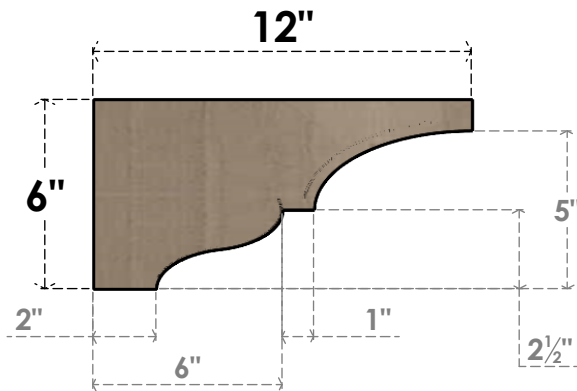

## ITEM NUMBER: CORU06X12X06ASHRCPR

6"W X 12"D X 6"H SERIES 3 WIDE ASHEBORO ROUGH CEDAR TIMBERTHANE  
FAUX WOOD CORBEL, PRIMED

**SIDE PROFILE**

**FRONT PROFILE**

**ISOMETRIC**

EKENA MILLWORK  
2300 WEST MAIN ST.  
CLARKSVILLE, TX 75426  
TOLL FREE: 866-607-0453  
WWW.EKENAMILLWORK.COM

### NOTES

1. INSTALLATION TO BE COMPLETED IN ACCORDANCE WITH MANUFACTURER'S SPECIFICATIONS.
2. DRAWING MAY NOT BE TO SCALE
3. THIS DRAWING IS INTENDED FOR DESIGN AND PLANNING PURPOSES ONLY.
4. ALL INFORMATION CONTAINED HEREIN WAS CURRENT AT THE TIME OF DEVELOPMENT BUT MUST BE REVIEWED AND APPROVED BY THE PRODUCT MANUFACTURER TO BE CONSIDERED ACCURATE.
5. TIMBERTHANE ARCHITECTURAL PRODUCTS ARE MADE FROM HIGH DENSITY URETHANE AND COME FACTORY PRIMED