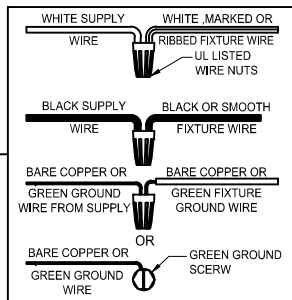

Assembly & Installation Instructions

CAUTION: Read instructions carefully and turn electricity off at main circuit breaker panel before beginning installation.

WARNING - If any Special Control Devices are used with this Fixture, Follow the instructions Carefully to assure full compliance with N.E.C. requirements. If there are any questions, contact a Qualified Electrical Contractor.

CAUTION - All glass is fragile, use care when handling Glass component(s) and or Lamp(S).

CANOPY MOUNTING & WIRE CONNECTION ASSEMBLY STEPS:

1. G → J
 2. J, E → H
 3. F, I → C
 4. A, D → J
- H, I (Wire and Mounting Box Not Included)

NO	A	B	C	D	E	J
Part list						
QTY	1	2	3	2	2	1

FIXTURE ASSEMBLY STEPS :

1. O → A
O (Bulb Not Included)
2. D → A

Instructions d'Assemblage et Installation

MISE EN GARDE: Lire les instructions avec soin et couper le courant au disjoncteur central avant de commencer l'installation.