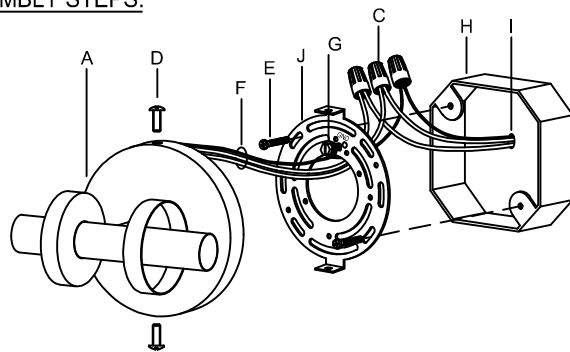

Assembly & Installation Instructions

CAUTION: Read instructions carefully and turn electricity off at main circuit breaker panel before beginning installation.

WARNING - If any Special Control Devices are used with this Fixture, Follow the instructions Carefully to assure full compliance with N.E.C. requirements. If there are any questions, contact a Qualified Electrical Contractor.

CAUTION - All glass is fragile, use care when handling Glass component(s) and or Lamp(S).

CANOPY MOUNTING & WIRE CONNECTION ASSEMBLY STEPS:

1. G → J
 2. J, E → H
 3. F, I → C
 4. A, D → J
- H, I (Wire and Mounting Box Not Included)

NO	A	B	C	D	E	J
Part list						
QTY	1	2	3	2	2	1

FIXTURE ASSEMBLY STEPS :

1. O → A
O (Bulb Not Included)
2. D → A

Instructions d'Assemblage et Installation

MISE EN GARDE: Lire les instructions avec soin et couper le courant au disjoncteur central avant de commencer l'installation.