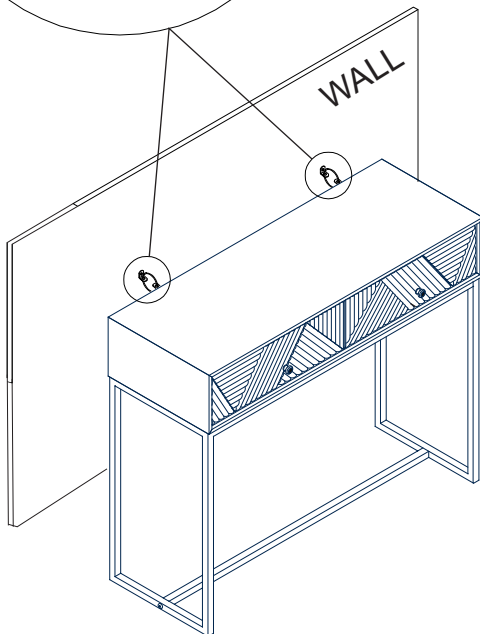

ASSEMBLY INSTRUCTION

STEP 3:

WOOD SCREWS
(4 pcs)

③x4

STEP 4:

LONG BOLT
Ø 6 x 30 mm

②x2

ALLEN KEY
4 mm

④x1

ASSEMBLY INSTRUCTION

STEP 5:

Remove the Handle in side drawer and mount out side when in use (on 3 Drawers)

STEP 6:

5: ANTI-PARKING KIT

| | | | | |
|---|--|---|---|---|
|  |  |  |  |  |
| 2 pcs | 4 pcs | 2 pcs | 2 pcs | 2 pcs |