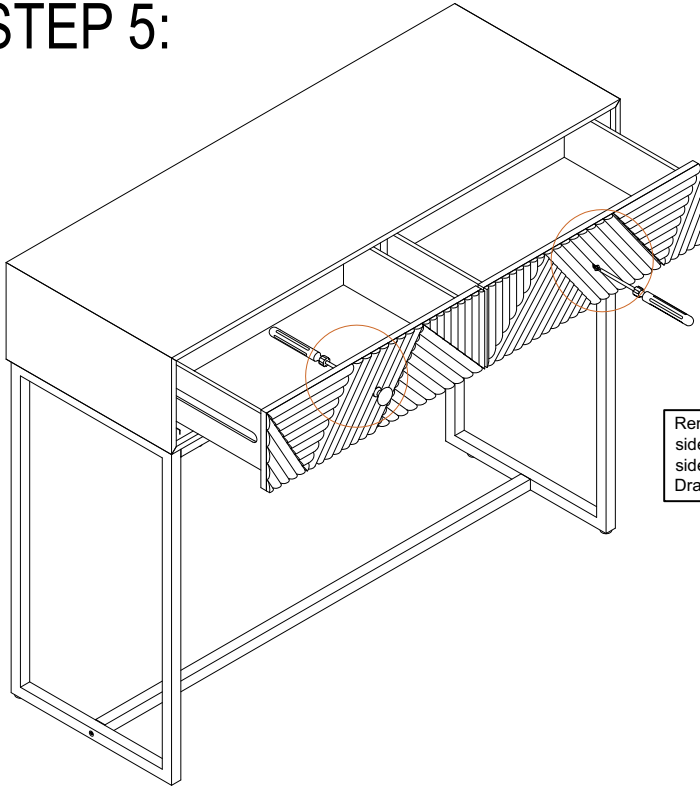

ASSEMBLY INSTRUCTION

STEP 5:

Remove the Handle in side drawer and mount out side when in use (on 3 Drawers)