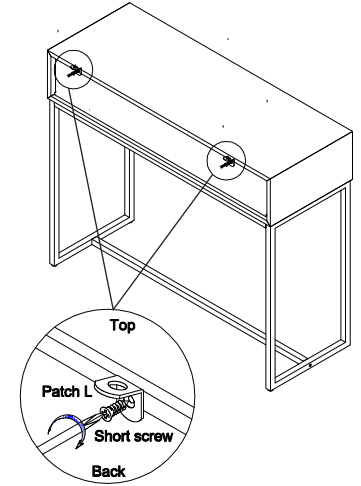

ASSEMBLY INSTRUCTION

STEP 3:

WOOD SCREWS
(4 pcs)

③x4

STEP 4:

LONG BOLT
Ø 6 x 30 mm

②x2

ALLEN KEY
4 mm

④x1

ASSEMBLY INSTRUCTION

STEP 5:

Remove the Handle in side drawer and mount out side when in use (on 3 Drawers)

STEP 6:

5: ANTI-PARKING KIT

| | | | | |
|---|--|---|---|---|
|  |  |  |  |  |
| 2 pcs | 4 pcs | 2 pcs | 2 pcs | 2 pcs |