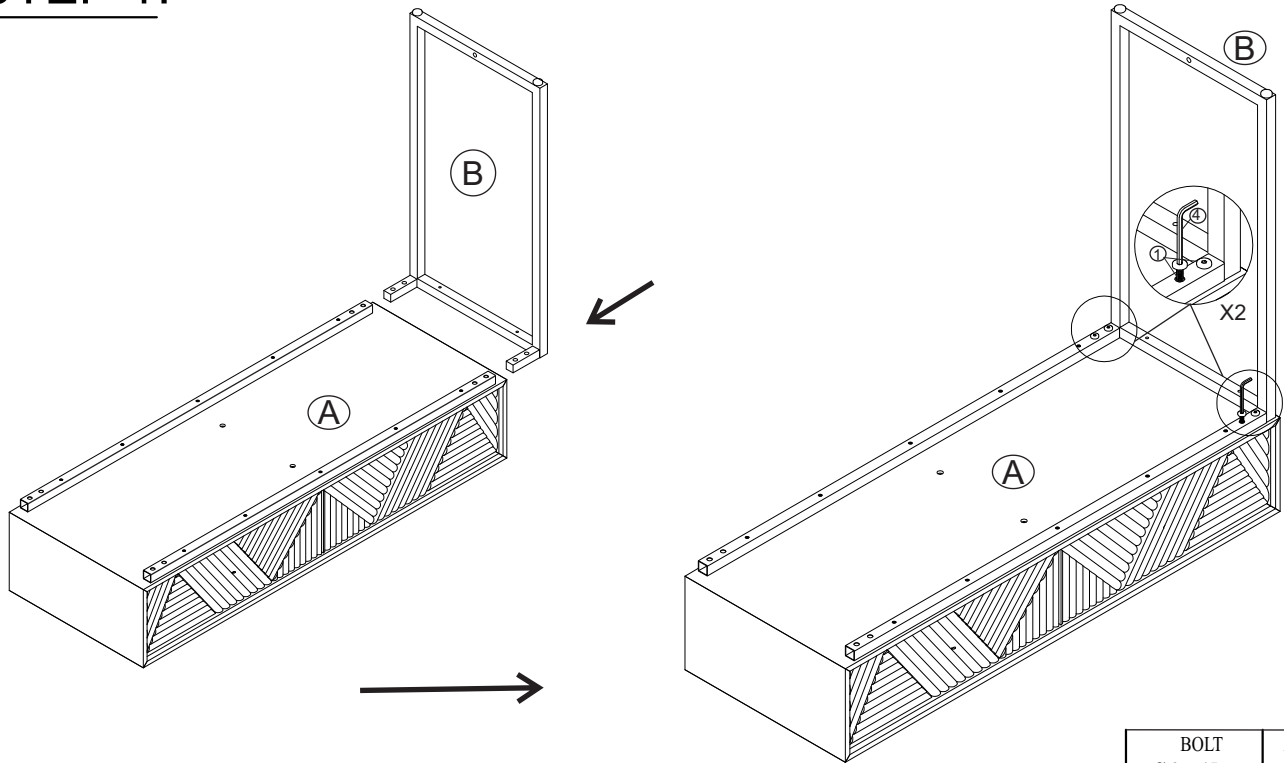

ALLEN KEY (1 pc)

⑤

ANTI-PARKING KIT (2 Sets)

ASSEMBLY INSTRUCTION

STEP 1:

| BOLT | ALLEN KEY |
|---|---|
| Ø 6 x 15 mm | 4 mm |
|  |  |
| ① x 4 | ④ x 1 |

STEP 2:

| BOLT | ALLEN KEY |
|---|---|
| Ø 6 x 15 mm | 4 mm |
|  |  |
| ① x 4 | ④ x 1 |

ASSEMBLY INSTRUCTION

STEP 3:

WOOD SCREWS
(4 pcs)

③x4

STEP 4:

LONG BOLT
Ø 6 x 30 mm

②x2

ALLEN KEY
4 mm