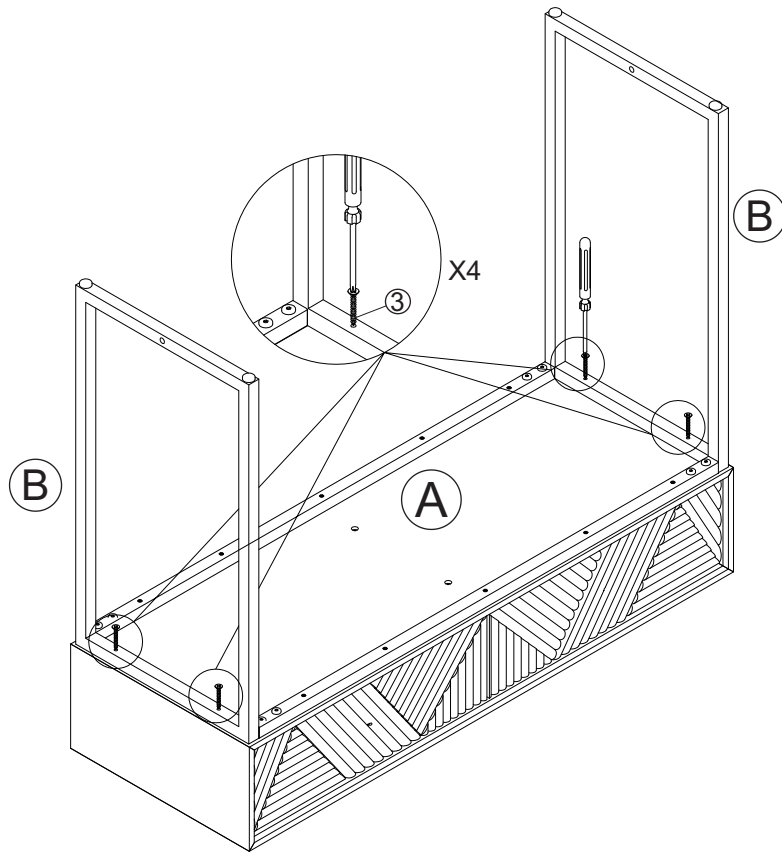

ALLEN KEY (1 pc)

⑤

ANTI-PARKING KIT (2 Sets)

ASSEMBLY INSTRUCTION

STEP 1:

| BOLT | ALLEN KEY |
|---|---|
| Ø 6 x 15 mm | 4 mm |
|  |  |
| ① x 4 | ④ x 1 |

STEP 2:

| BOLT | ALLEN KEY |
|---|---|
| Ø 6 x 15 mm | 4 mm |
|  |  |
| ① x 4 | ④ x 1 |

ASSEMBLY INSTRUCTION

STEP 3:

WOOD SCREWS
(4 pcs)

③x4

STEP 4:

LONG BOLT
Ø 6 x 30 mm

②x2

ALLEN KEY
4 mm