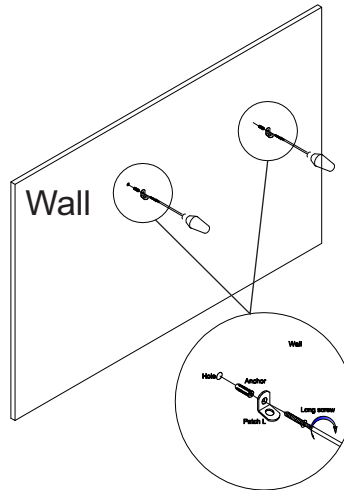

ASSEMBLY INSTRUCTION

STEP 3:

WOOD SCREWS
(4 pcs)

③x4

STEP 4:

LONG BOLT
Ø 6 x 30 mm

②x2

ALLEN KEY
4 mm

④x1

ASSEMBLY INSTRUCTION

STEP 5:

Remove the Handle in side drawer and mount out side when in use (on 3 Drawers)

STEP 6:

5: ANTI-PARKING KIT

| | | | | |
|---|--|---|---|---|
|  |  |  |  |  |
| 2 pcs | 4 pcs | 2 pcs | 2 pcs | 2 pcs |