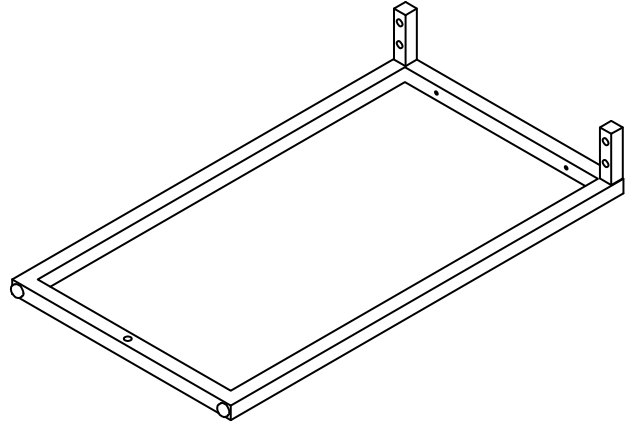

METAL LEGS (2 pcs)

Ⓒ

SUPPORT LEG (1 pc)

ASSEMBLY INSTRUCTION

Hardware List

①

Ø 6 x 15 mm

SORT BOLT (8 pcs)