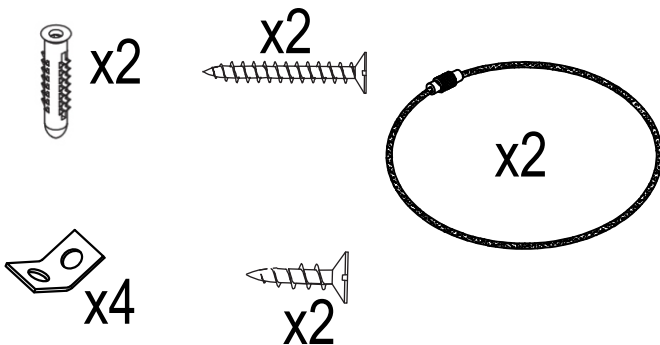

ANTI-PARKING KIT (2 Sets)