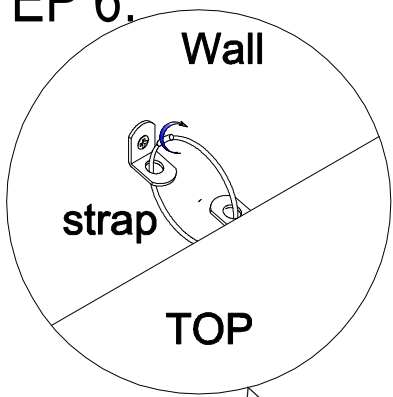

ASSEMBLY INSTRUCTION

STEP 3:

WOOD SCREWS
(4 pcs)

③x4

STEP 4:

LONG BOLT
Ø 6 x 30 mm

②x2

ALLEN KEY
4 mm

④x1

ASSEMBLY INSTRUCTION

STEP 5:

Remove the Handle in side drawer and mount out side when in use (on 3 Drawers)

STEP 6:

5: ANTI-PARKING KIT

| | | | | |
|---|--|---|---|---|
|  |  |  |  |  |
| 2 pcs | 4 pcs | 2 pcs | 2 pcs | 2 pcs |