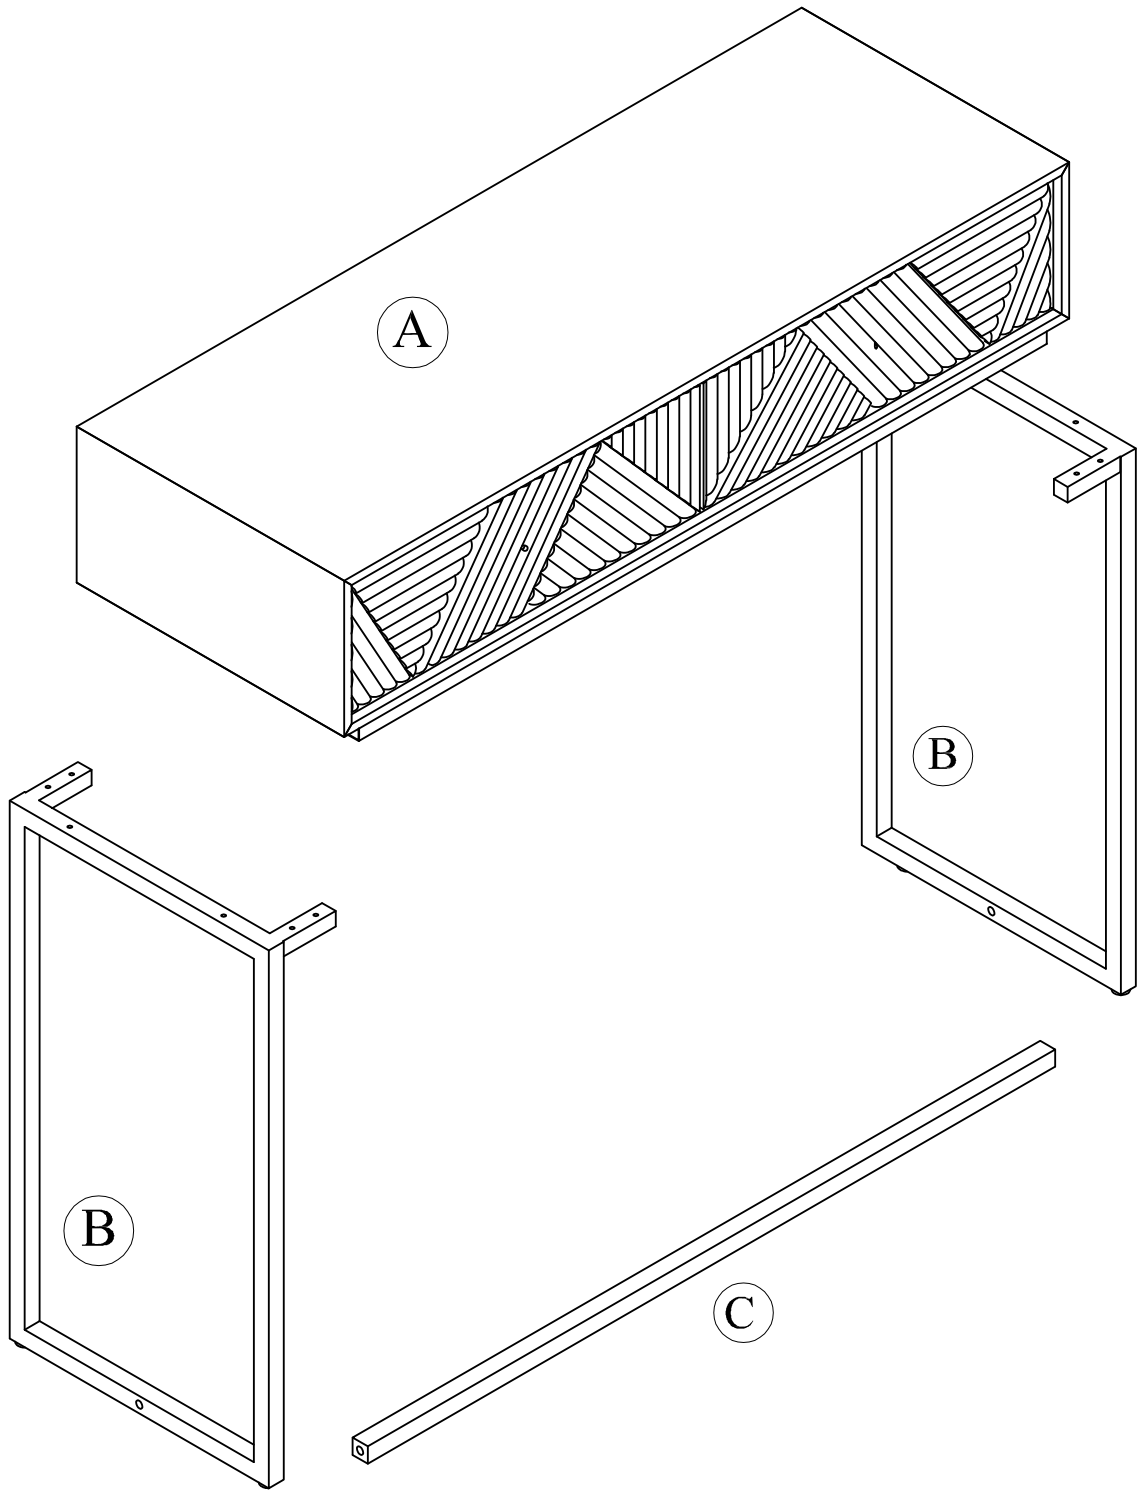

ASSEMBLY INSTRUCTION