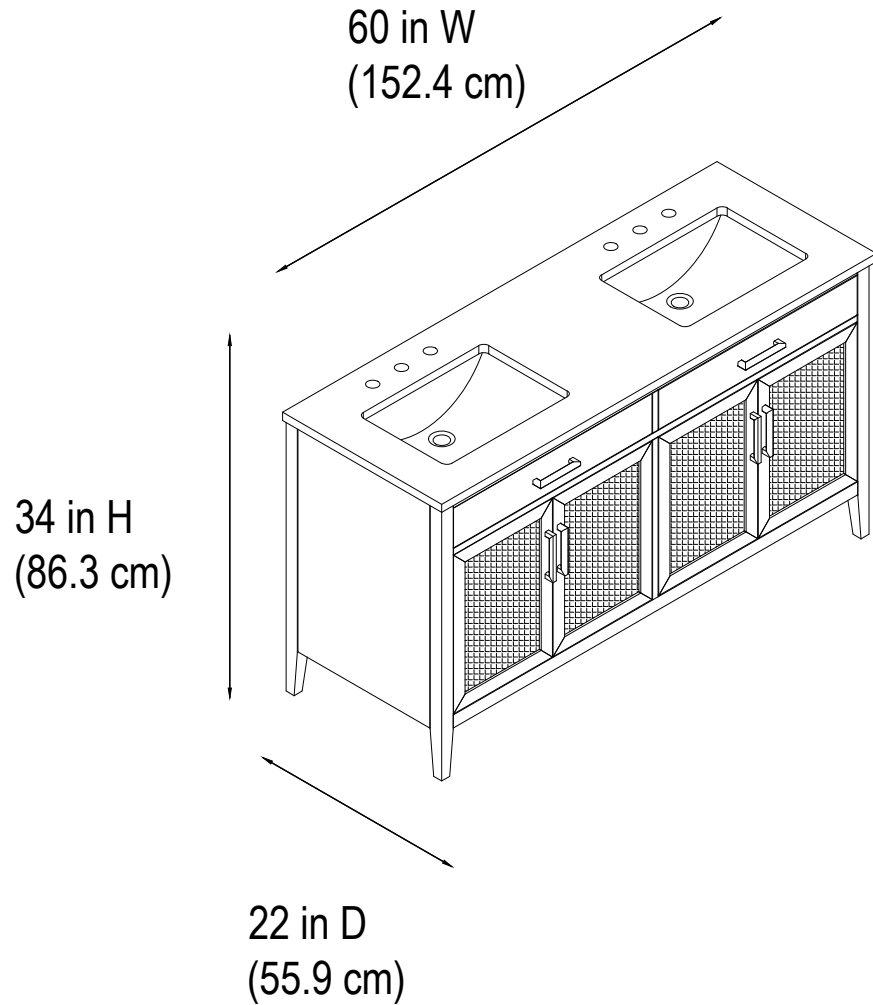

60" Bathroom Vanity

60 in. W x 22 in.D x 34 in.H
(152.4 cm x 55.9 cm x 86.3 cm)

Top View

Back View