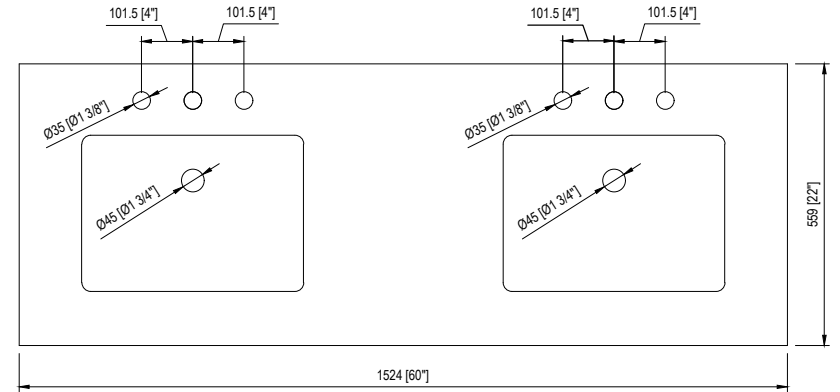

60" Bathroom Vanity

60 in. W x 22 in.D x 34 in.H
(152.4 cm x 55.9 cm x 86.3 cm)

Top View

Back View