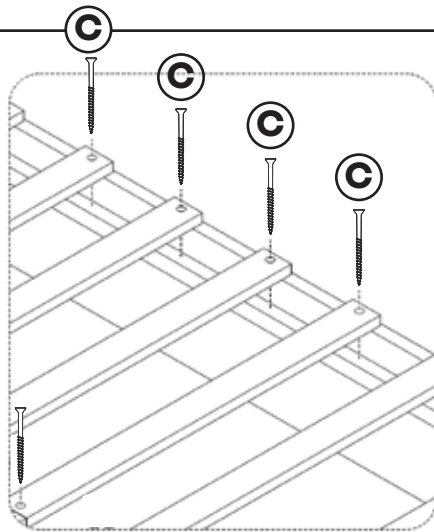

7.

8.

9.

ROSEMOUNT
CANADIAN MADE FURNITURE

TITUS FURNITURE

100 Dolomite Dr., Toronto, On. M3J 2N2

"BOX B" ASSEMBLY INSTRUCTIONS

BEFORE ASSEMBLY

Check all parts listed are in box (if any parts are missing, or damaged, contact the store you purchased this item from immediately). Read ALL assembly instructions. Failure to assemble correctly may result in damage to the product.