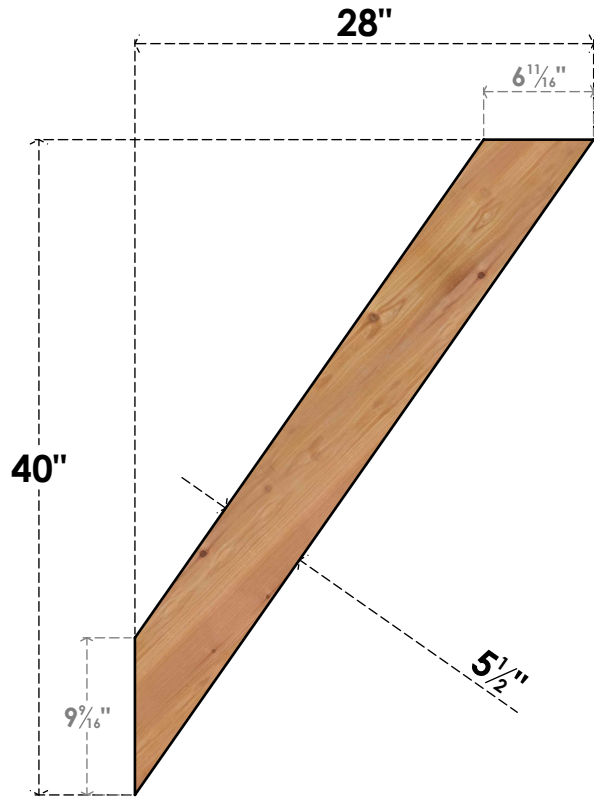

BRC06X28X40TRA00SWR

5 1/2"W X 28"D X 40"H TRADITIONAL SMOOTH BRACE, WESTERN RED CEDAR

SIDE

FRONT

EKENA MILLWORK
 2300 WEST MAIN ST.
 CLARKSVILLE, TX 75426
 TOLL FREE: 866-607-0453
 WWW.EKENAMILLWORK.COM

NOTES