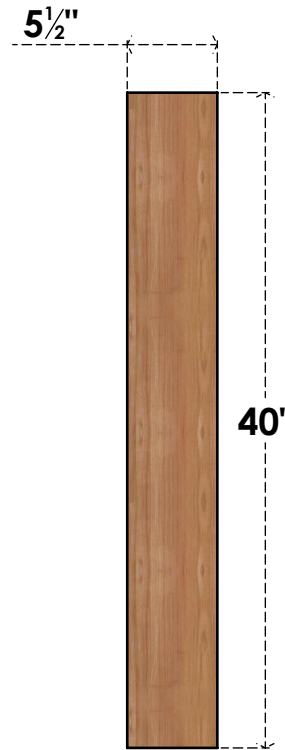

BRC06X28X40TRA00SWR

5 1/2"W X 28"D X 40"H TRADITIONAL SMOOTH BRACE, WESTERN RED CEDAR

SIDE

FRONT

EKENA MILLWORK
 2300 WEST MAIN ST.
 CLARKSVILLE, TX 75426
 TOLL FREE: 866-607-0453
 WWW.EKENAMILLWORK.COM

NOTES