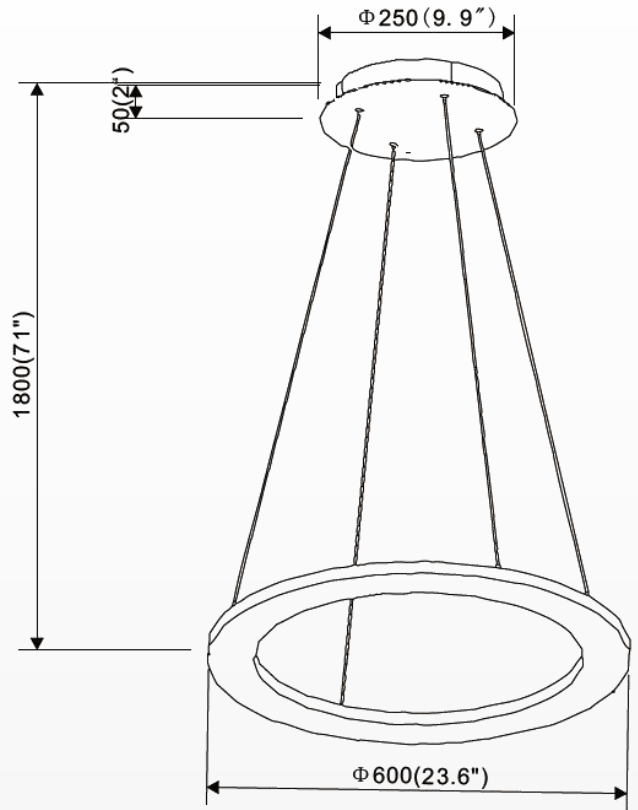

## SPECIFICATION

- Dimension: 23.6"×71"
- Wattage: 35W
- Voltage: 120V
- Temp: 3000K-6500K
- Lumens: 966LM
- Dimmable: 2.4G WIFI constant voltage
- CRI: > 80
- Material : Iron+Aluminum+Acrylic
- Lifespan : 50000hs
- Warranty: 3 years
- Operation temperature : -20°C-40°C