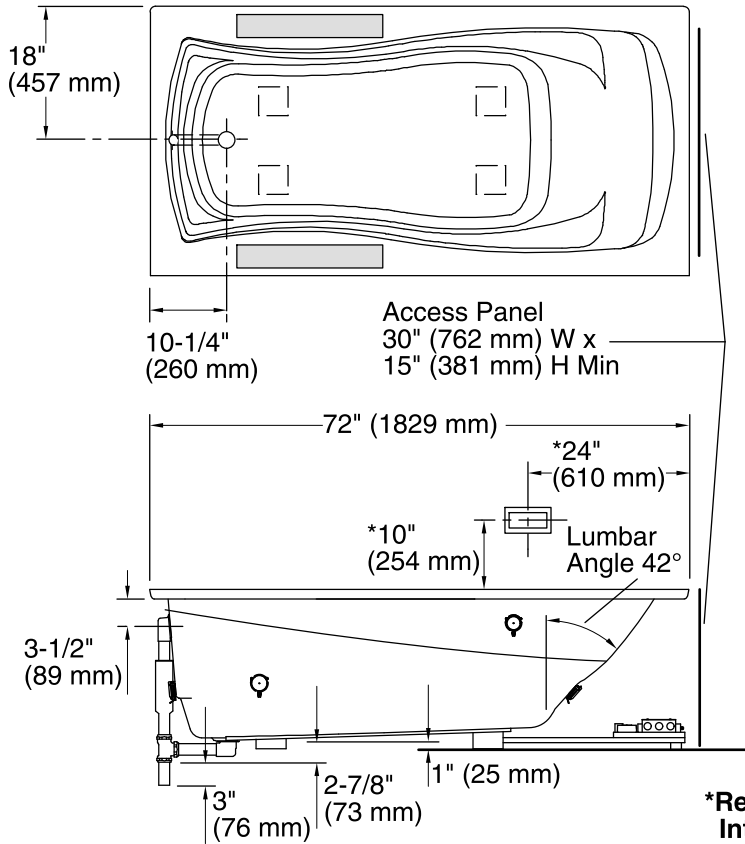

No change in measurements if connected with drain illustrated. (K-7166-AF)

Recommended Faucet Area

*Recommended User Interface Location

Required Electrical Service

One dedicated circuit required, protected with Class A Ground-Fault Circuit-Interrupter (GFCI) or Residual Current Device (RCD).

Amplifier, Heater: 120 V, 15 A, 50/60 Hz

Technical Information

All product dimensions are nominal.

Basin area, bottom:	50" x 24" (1270 mm x 610 mm)
Basin area, top:	65" x 27" (1651 mm x 686 mm)
Weight:	88 lbs (39.9 kg)
Minimum floor load:	39.7 lbs/ft ² (193.8 kg/m ²)
Water depth:	14" (356 mm)
Water capacity:	72 gal (272.5 L)
Cutout:	Drop-in, 70" x 34" (1778 mm x 864 mm)
Electrical rating:	Amplifier: 120 V, 50/60 Hz, 15 W Heater: 120 V, 1.1 A, 60 Hz, 65 W

Notes

Install this product according to the installation guide. Ensure that the interface, amplifier, and transducers are functional before completing the installation.

Control amplifier fits 16" (406 mm) center studs. 25' (7.6 m) cables are included.