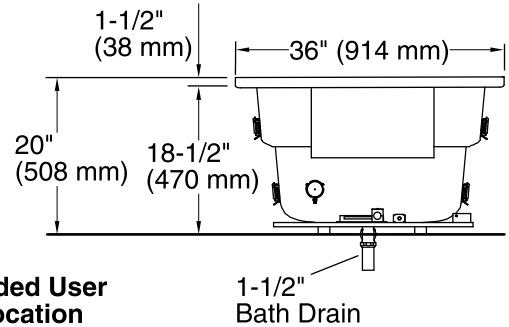

No change in measurements if connected with drain illustrated. (K-7166-AF)

Recommended Faucet Area

*Recommended User Interface Location

Required Electrical Service

One dedicated circuit required, protected with Class A Ground-Fault Circuit-Interrupter (GFCI) or Residual Current Device (RCD).

Amplifier, Heater: 120 V, 15 A, 50/60 Hz

Technical Information

All product dimensions are nominal.

Basin area, bottom:	50" x 24" (1270 mm x 610 mm)
Basin area, top:	65" x 27" (1651 mm x 686 mm)
Weight:	88 lbs (39.9 kg)
Minimum floor load:	39.7 lbs/ft ² (193.8 kg/m ²)
Water depth:	14" (356 mm)
Water capacity:	72 gal (272.5 L)
Cutout:	Drop-in, 70" x 34" (1778 mm x 864 mm)
Electrical rating:	Amplifier: 120 V, 50/60 Hz, 15 W Heater: 120 V, 1.1 A, 60 Hz, 65 W

Notes

Install this product according to the installation guide. Ensure that the interface, amplifier, and transducers are functional before completing the installation.

Control amplifier fits 16" (406 mm) center studs. 25' (7.6 m) cables are included.