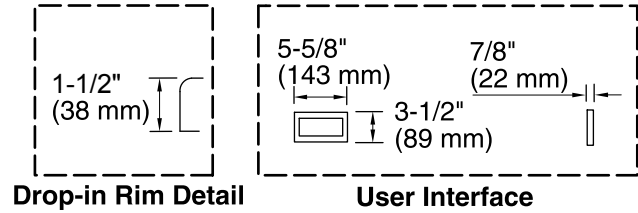

No change in measurements if connected with drain illustrated. (K-7166-AF)

Recommended Faucet Area