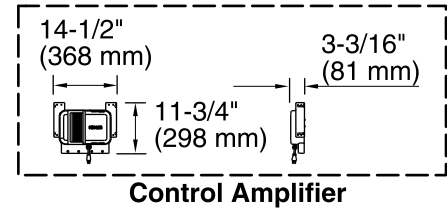

No change in measurements if connected with drain illustrated. (K-7166-AF)

Recommended Faucet Area