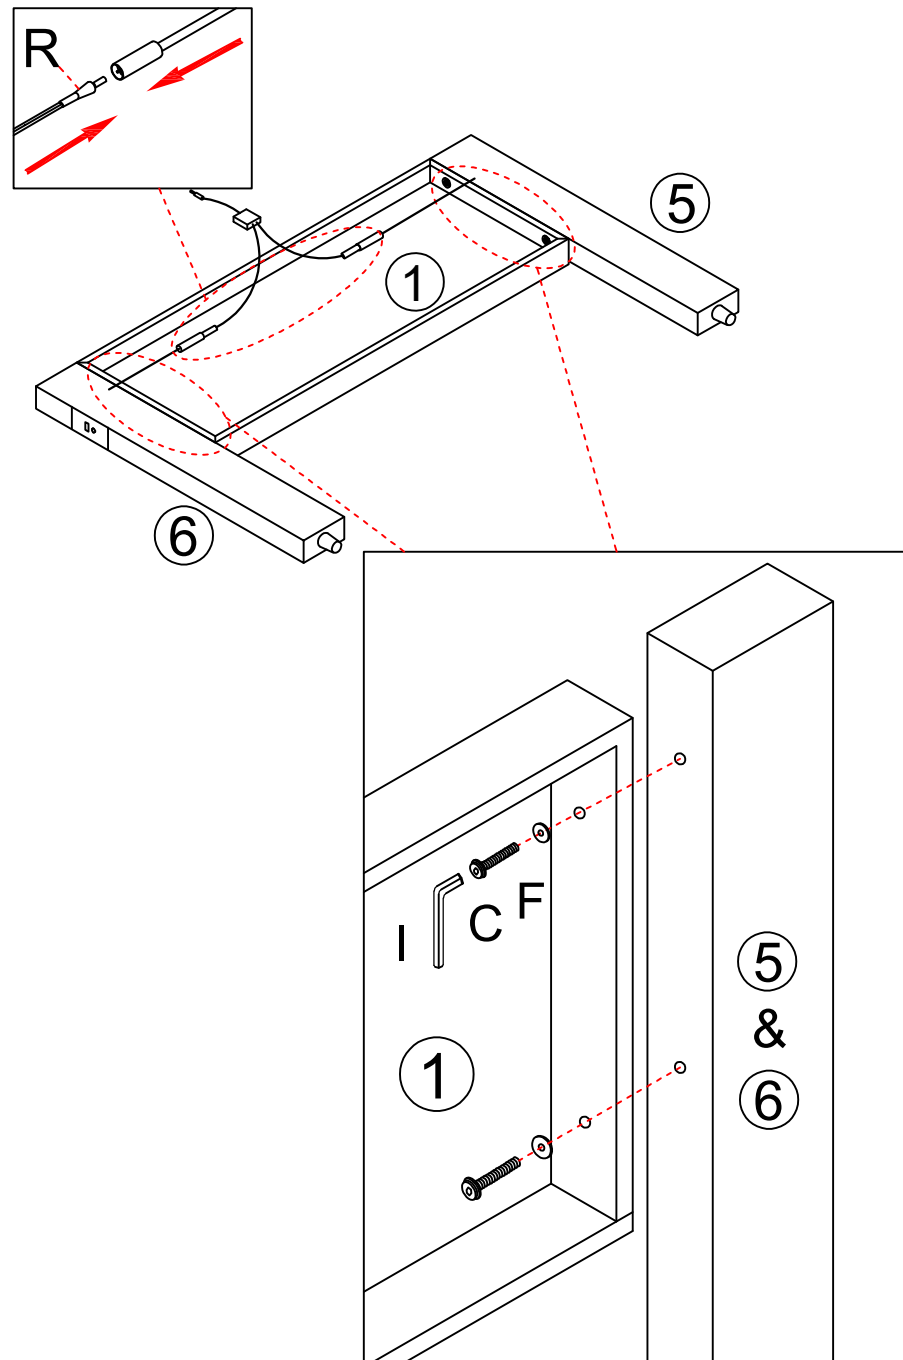

Step 2

R*1 C*4 F*4 I*1