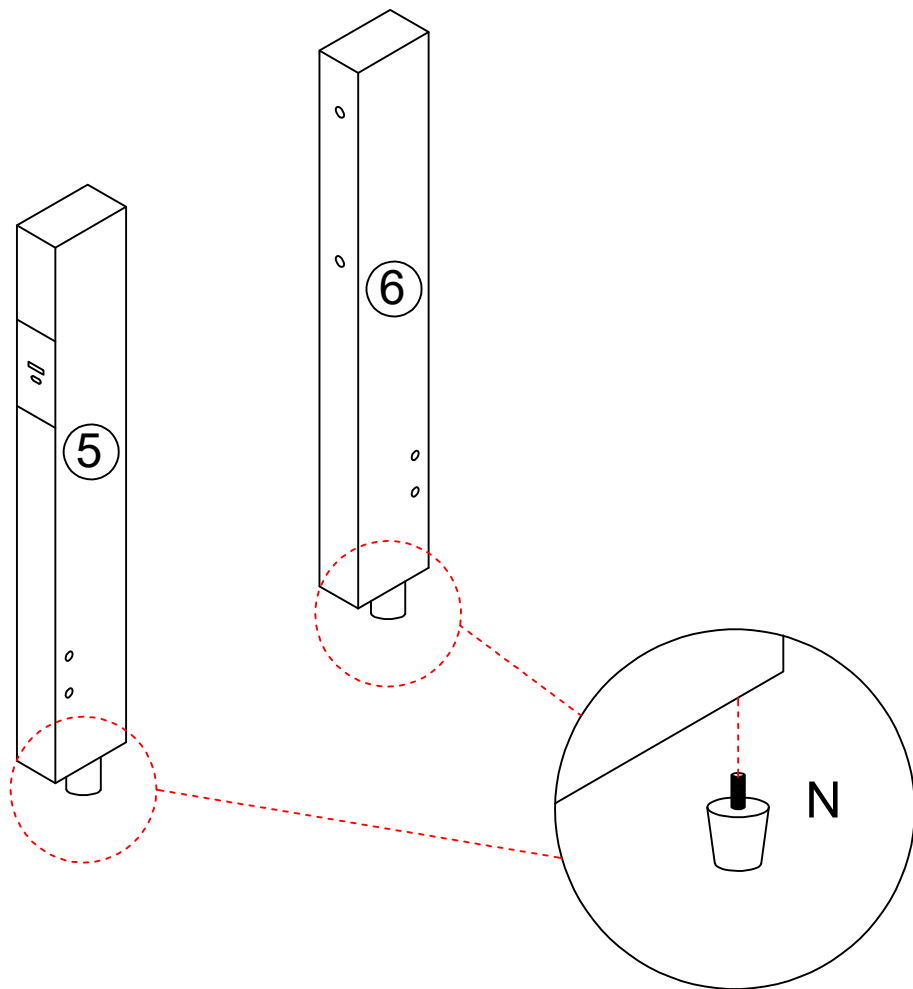

Step 1

N*2

Step 2

R*1 C*4 F*4 I*1