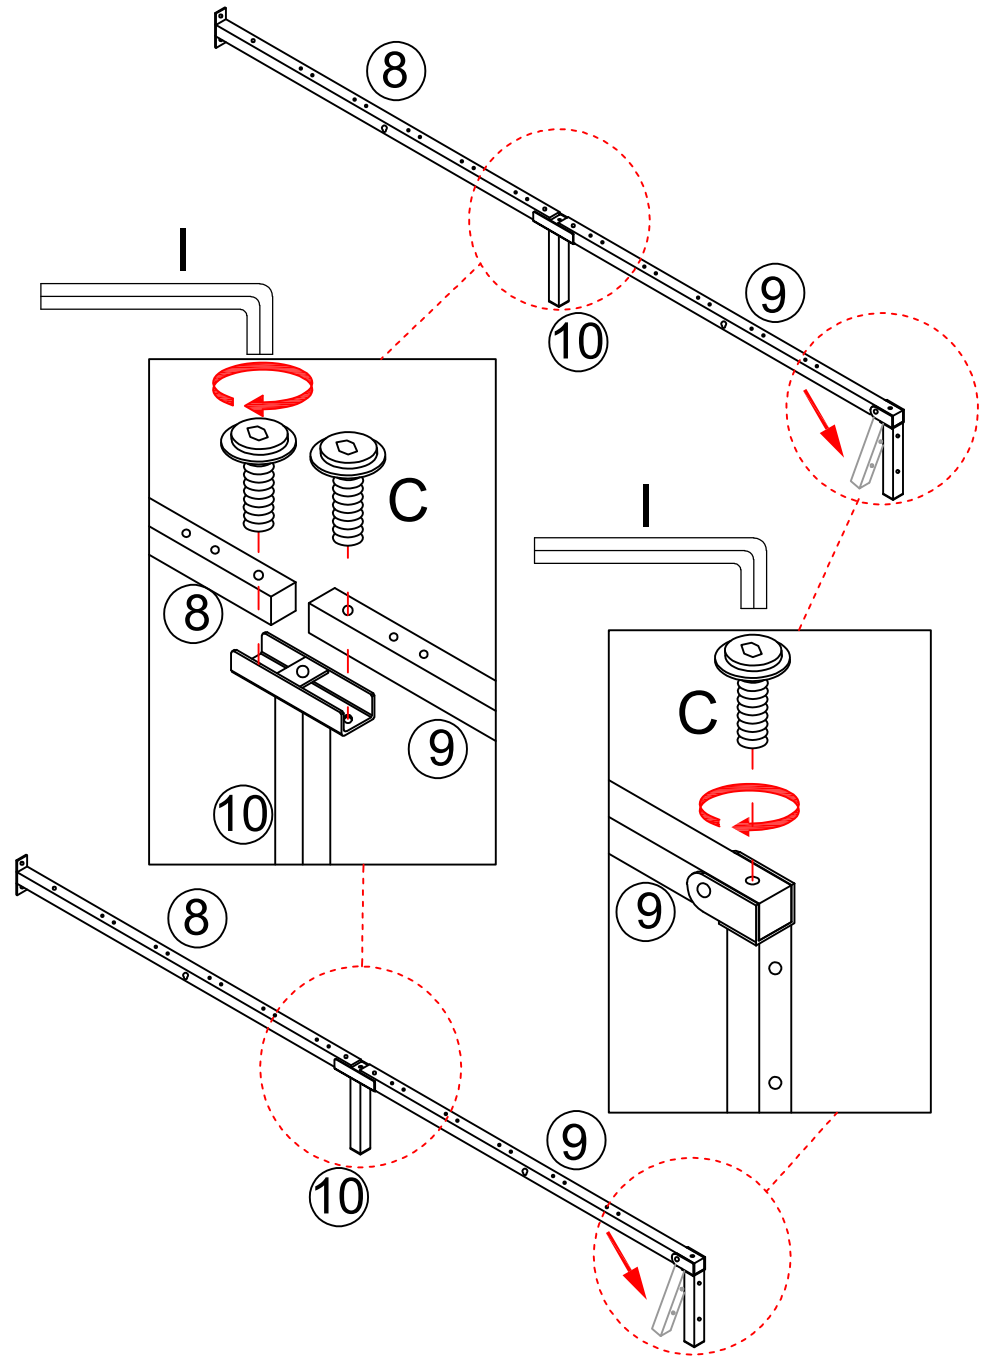

Step 3

C*6 I*1