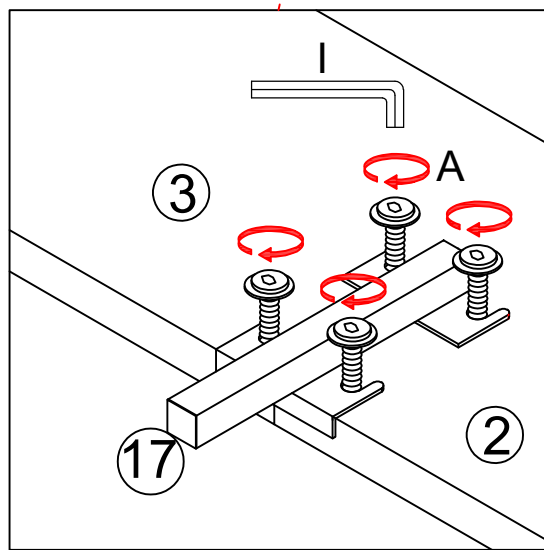

Item Description:
Dimension:

Bed Frame
FULL:145*200*101cm
QUEEN:160*213*101cm

Bed Frame

Dimension: FULL:145*200*101cm
QUEN:160*213*101cm

| Components  | | | | | |
|---|---|-------|---|---|------|
| ① |  | 1pcs | ② |  | 1pcs |
| | FUUL:115*52*8 QUEEN:130*52*8 | | | FUUL:71.5*22.5*2.5 QUEEN:79*22.5*2.5 | |
| ③ |  | 1pcs | ④ |  | 4pcs |
| | FUUL:71.5*22.5*2.5 QUEEN:79*22.5*2.5 | | | FUUL:97*22.5*2.5 QUEEN:102.5*22.5*2.5 | |
| ⑤ |  | 1pcs | ⑥ |  | 1pcs |
| | FUUL:97.5*16*7 QUEEN:97.5*16*7 | | | FUUL:97.5*16*7 QUEEN:97.5*16*7 | |
| ⑦ |  | 20pcs | ⑧ |  | 2pcs |
| | FUUL:69*5.2*1.2 QUEEN:76*5.2*1.2 | | | FUUL:94.7*9*3 QUEEN:101.2*9*3 | |
| ⑨ |  | 2pcs | ⑩ |  | 2pcs |
| | FUUL:94.7/22*6.5*3.8 QUEEN:101.2/22*6.5*3.8 | | | FUUL:21.5*12*3.6 QUEEN:21.5*12*3.6 | |
| ⑪ |  | 3pcs | ⑫ |  | 3pcs |
| | FUUL:68.3*2.4*1.2 QUEEN:75.8*2.4*1.2 | | | FUUL:73*3*1.5 QUEEN:80.5*3*1.5 | |
| ⑬ |  | 4pcs | ⑭ |  | 1pcs |
| | FUUL:77*50.5*12 QUEEN:77*50.5*12 | | | FUUL:94.4*8*2.5 QUEEN:100.9*8*2.5 | |
| ⑮ |  | 1pcs | ⑯ |  | 1pcs |
| | FUUL:86/21.8*6*3.1 QUEEN:92.5/21.8*6*3.1 | | | FUUL:21.5*9.4*3.1 QUEEN:21.5*9.4*3.1 | |
| ⑰ |  | 1pcs | | | |
| | FUUL:18.4*7.5*4.3 QUEEN:18.4*7.5*4.3 | | | | |

| Screws&Tools  | | | | | |
|--|---|----|---|---|----|
| Ⓐ |  | 6 | Ⓑ |  | 5 |
| | Bolt M8 x 18 | | | Bolt M8 x 25 | |
| Ⓒ |  | 24 | Ⓓ |  | 20 |
| | Bolt M8 x 45 | | | Bolt M6 x 15 | |
| Ⓔ |  | 4 | Ⓕ |  | 4 |
| | Bolt M6 x 10 | | | Spacer | |
| Ⓖ |  | 3 | Ⓖ |  | 3 |
| | Bolt M6 x 40 | | | Nut | |
| Ⓘ |  | 1 | Ⓙ |  | 1 |
| | Allen Key M5 | | | Allen Key M4 | |
| Screws&Tools  | | | | | |
| Ⓚ |  | 4 | Ⓛ |  | 8 |
| | Hook | | | Plastic Buckles | |
| Ⓜ |  | 20 | Ⓝ |  | 2 |
| | Wheel | | | Foot | |
| Ⓞ |  | 20 | Ⓟ |  | 10 |
| | SHngle PlastHc Cap | | | Double plastic buckle | |
| Ⓠ |  | 1 | Ⓡ |  | 1 |
| | Plug | | | Three in one cable | |

Step 5

G*3 H*3 J*1

Step 6

B*5 I*1

Step 7

 C*4  I*1

Step 8

 C*4  I*1

Step 9

A*4 I*1

Step 10

A*2 C*4 I*1

Step 11

 O*20  P*10

Step 12

 L x 8