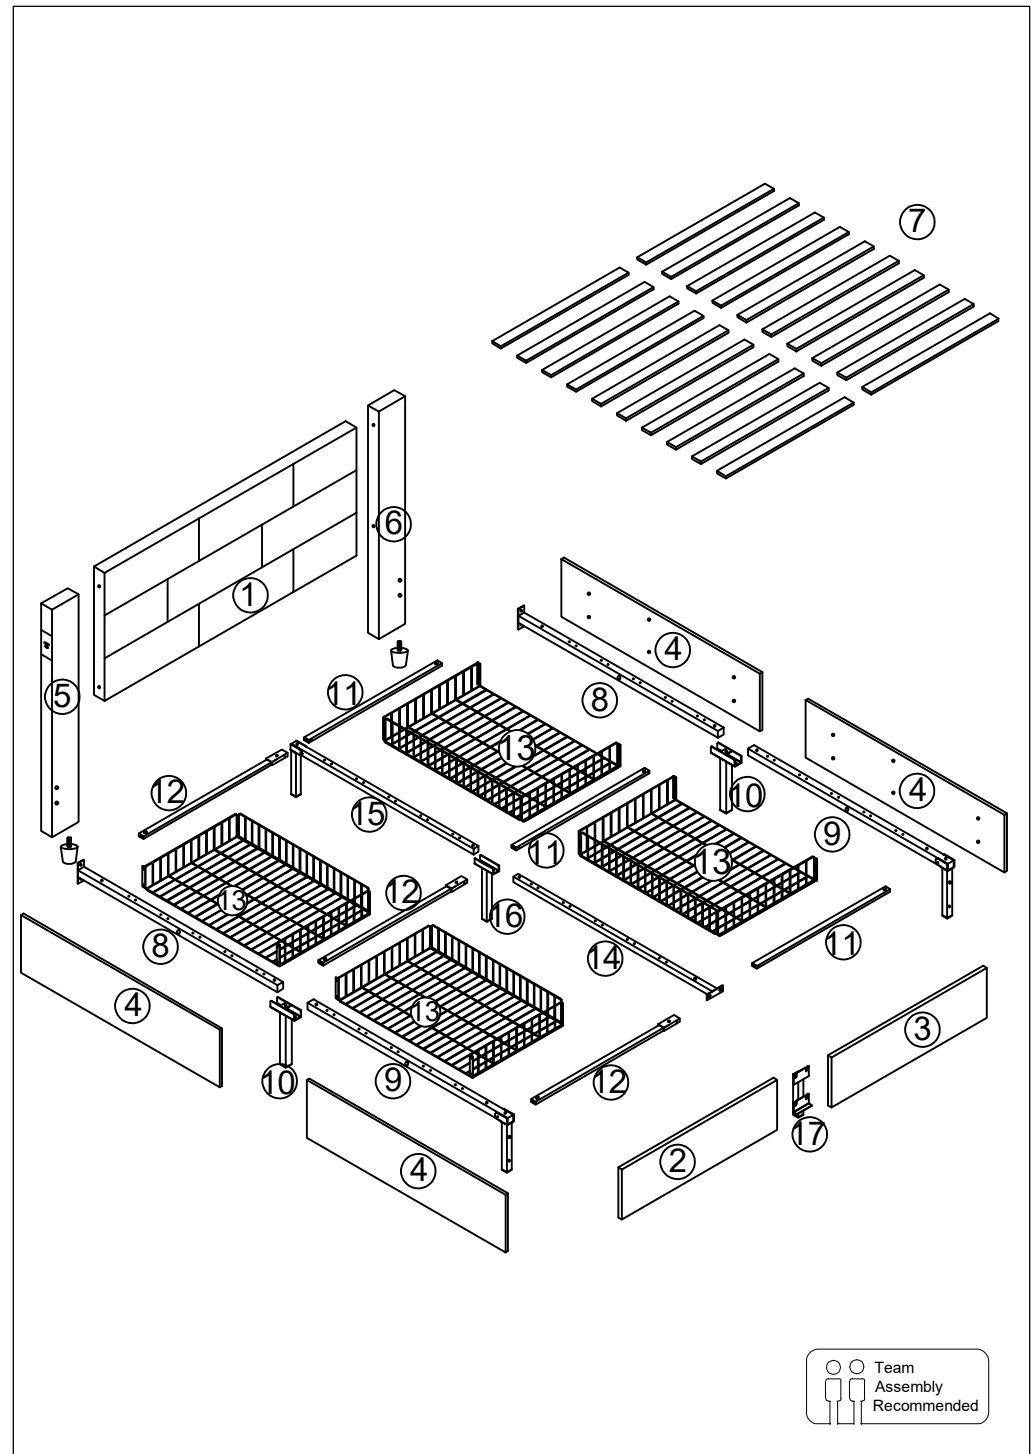

Item Description:
Dimension:

Bed Frame
FULL:145*200*101cm
QUEEN:160*213*101cm

Bed Frame

Dimension: FULL:145*200*101cm
QUEN:160*213*101cm

| Components  | | | | | |
|---|---|-------|---|---|------|
| ① |  | 1pcs | ② |  | 1pcs |
| | FUUL:115*52*8 QUEEN:130*52*8 | | | FUUL:71.5*22.5*2.5 QUEEN:79*22.5*2.5 | |
| ③ |  | 1pcs | ④ |  | 4pcs |
| | FUUL:71.5*22.5*2.5 QUEEN:79*22.5*2.5 | | | FUUL:97*22.5*2.5 QUEEN:102.5*22.5*2.5 | |
| ⑤ |  | 1pcs | ⑥ |  | 1pcs |
| | FUUL:97.5*16*7 QUEEN:97.5*16*7 | | | FUUL:97.5*16*7 QUEEN:97.5*16*7 | |
| ⑦ |  | 20pcs | ⑧ |  | 2pcs |
| | FUUL:69*5.2*1.2 QUEEN:76*5.2*1.2 | | | FUUL:94.7*9*3 QUEEN:101.2*9*3 | |
| ⑨ |  | 2pcs | ⑩ |  | 2pcs |
| | FUUL:94.7/22*6.5*3.8 QUEEN:101.2/22*6.5*3.8 | | | FUUL:21.5*12*3.6 QUEEN:21.5*12*3.6 | |
| ⑪ |  | 3pcs | ⑫ |  | 3pcs |
| | FUUL:68.3*2.4*1.2 QUEEN:75.8*2.4*1.2 | | | FUUL:73*3*1.5 QUEEN:80.5*3*1.5 | |
| ⑬ |  | 4pcs | ⑭ |  | 1pcs |
| | FUUL:77*50.5*12 QUEEN:77*50.5*12 | | | FUUL:94.4*8*2.5 QUEEN:100.9*8*2.5 | |
| ⑮ |  | 1pcs | ⑯ |  | 1pcs |
| | FUUL:86/21.8*6*3.1 QUEEN:92.5/21.8*6*3.1 | | | FUUL:21.5*9.4*3.1 QUEEN:21.5*9.4*3.1 | |
| ⑰ |  | 1pcs | | | |
| | FUUL:18.4*7.5*4.3 QUEEN:18.4*7.5*4.3 | | | | |

| Screws&Tools  | | | | | |
|--|---|----|---|---|----|
| Ⓐ |  | 6 | Ⓑ |  | 5 |
| | Bolt M8 x 18 | | | Bolt M8 x 25 | |
| Ⓒ |  | 24 | Ⓓ |  | 20 |
| | Bolt M8 x 45 | | | Bolt M6 x 15 | |
| Ⓔ |  | 4 | Ⓕ |  | 4 |
| | Bolt M6 x 10 | | | Spacer | |
| Ⓖ |  | 3 | Ⓖ |  | 3 |
| | Bolt M6 x 40 | | | Nut | |
| Ⓘ |  | 1 | Ⓙ |  | 1 |
| | Allen Key M5 | | | Allen Key M4 | |
| Screws&Tools  | | | | | |
| Ⓚ |  | 4 | Ⓛ |  | 8 |
| | Hook | | | Plastic Buckles | |
| Ⓜ |  | 20 | Ⓝ |  | 2 |
| | Wheel | | | Foot | |
| Ⓞ |  | 20 | Ⓟ |  | 10 |
| | SHngle PlastHc Cap | | | Double plastic buckle | |
| Ⓠ |  | 1 | Ⓡ |  | 1 |
| | Plug | | | Three in one cable | |