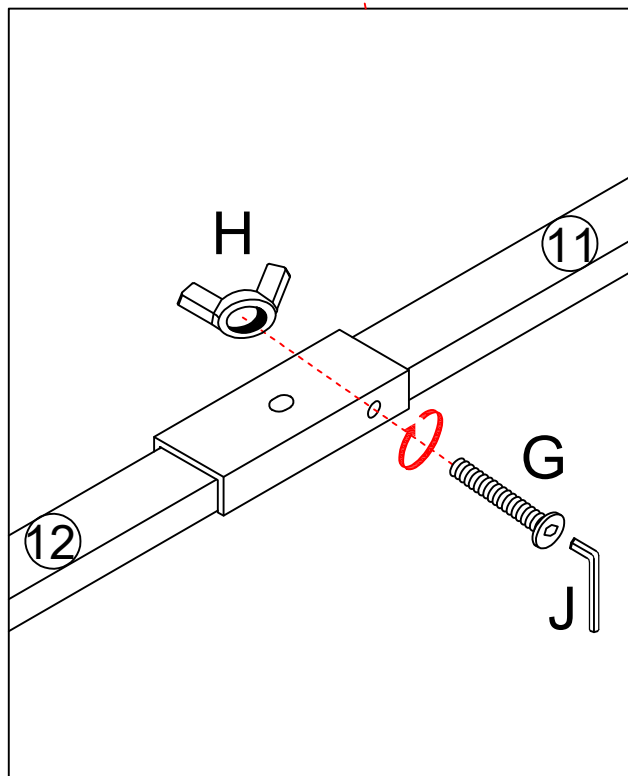

Step 5

G*3 H*3 J*1