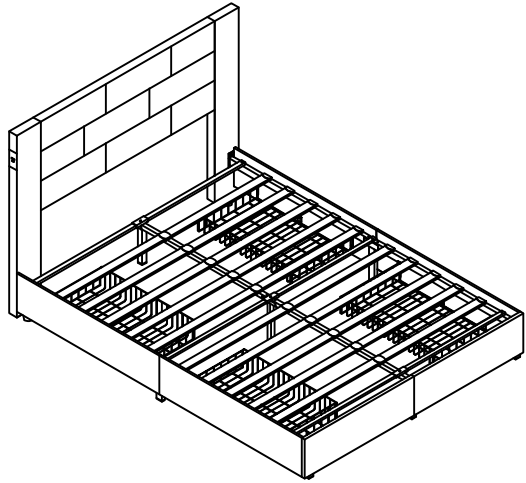

Item Description:
Dimension:

Bed Frame
FULL:145*200*101cm
QUEEN:160*213*101cm

Bed Frame

Dimension: FULL:145*200*101cm
QUEN:160*213*101cm

| Components  | | | | | |
|---|---|-------|---|---|------|
| ① |  | 1pcs | ② |  | 1pcs |
| | FUUL:115*52*8 QUEEN:130*52*8 | | | FUUL:71.5*22.5*2.5 QUEEN:79*22.5*2.5 | |
| ③ |  | 1pcs | ④ |  | 4pcs |
| | FUUL:71.5*22.5*2.5 QUEEN:79*22.5*2.5 | | | FUUL:97*22.5*2.5 QUEEN:102.5*22.5*2.5 | |
| ⑤ |  | 1pcs | ⑥ |  | 1pcs |
| | FUUL:97.5*16*7 QUEEN:97.5*16*7 | | | FUUL:97.5*16*7 QUEEN:97.5*16*7 | |
| ⑦ |  | 20pcs | ⑧ |  | 2pcs |
| | FUUL:69*5.2*1.2 QUEEN:76*5.2*1.2 | | | FUUL:94.7*9*3 QUEEN:101.2*9*3 | |
| ⑨ |  | 2pcs | ⑩ |  | 2pcs |
| | FUUL:94.7/22*6.5*3.8 QUEEN:101.2/22*6.5*3.8 | | | FUUL:21.5*12*3.6 QUEEN:21.5*12*3.6 | |
| ⑪ |  | 3pcs | ⑫ |  | 3pcs |
| | FUUL:68.3*2.4*1.2 QUEEN:75.8*2.4*1.2 | | | FUUL:73*3*1.5 QUEEN:80.5*3*1.5 | |
| ⑬ |  | 4pcs | ⑭ |  | 1pcs |
| | FUUL:77*50.5*12 QUEEN:77*50.5*12 | | | FUUL:94.4*8*2.5 QUEEN:100.9*8*2.5 | |
| ⑮ |  | 1pcs | ⑯ |  | 1pcs |
| | FUUL:86/21.8*6*3.1 QUEEN:92.5/21.8*6*3.1 | | | FUUL:21.5*9.4*3.1 QUEEN:21.5*9.4*3.1 | |
| ⑰ |  | 1pcs | | | |
| | FUUL:18.4*7.5*4.3 QUEEN:18.4*7.5*4.3 | | | | |

| Screws&Tools  | | | | | |
|--|---|----|---|---|----|
| Ⓐ |  | 6 | Ⓑ |  | 5 |
| | Bolt M8 x 18 | | | Bolt M8 x 25 | |
| Ⓒ |  | 24 | Ⓓ |  | 20 |
| | Bolt M8 x 45 | | | Bolt M6 x 15 | |
| Ⓔ |  | 4 | Ⓕ |  | 4 |
| | Bolt M6 x 10 | | | Spacer | |
| Ⓖ |  | 3 | Ⓖ |  | 3 |
| | Bolt M6 x 40 | | | Nut | |
| Ⓘ |  | 1 | Ⓙ |  | 1 |
| | Allen Key M5 | | | Allen Key M4 | |
| Screws&Tools  | | | | | |
| Ⓚ |  | 4 | Ⓛ |  | 8 |
| | Hook | | | Plastic Buckles | |
| Ⓜ |  | 20 | Ⓝ |  | 2 |
| | Wheel | | | Foot | |
| Ⓞ |  | 20 | Ⓟ |  | 10 |
| | SHngle PlastHc Cap | | | Double plastic buckle | |
| Ⓠ |  | 1 | Ⓡ |  | 1 |
| | Plug | | | Three in one cable | |