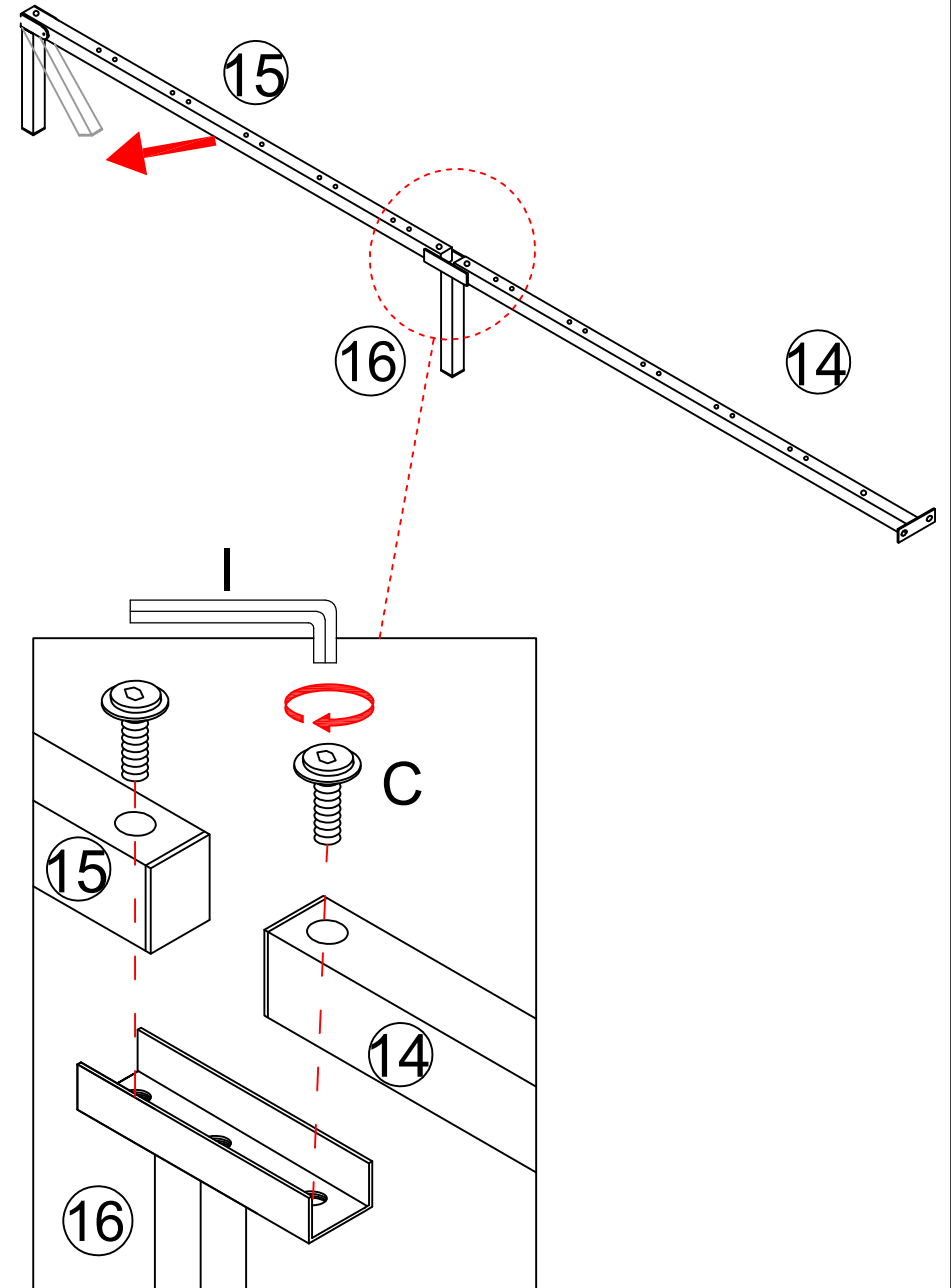

Step 4

C*2 I*1