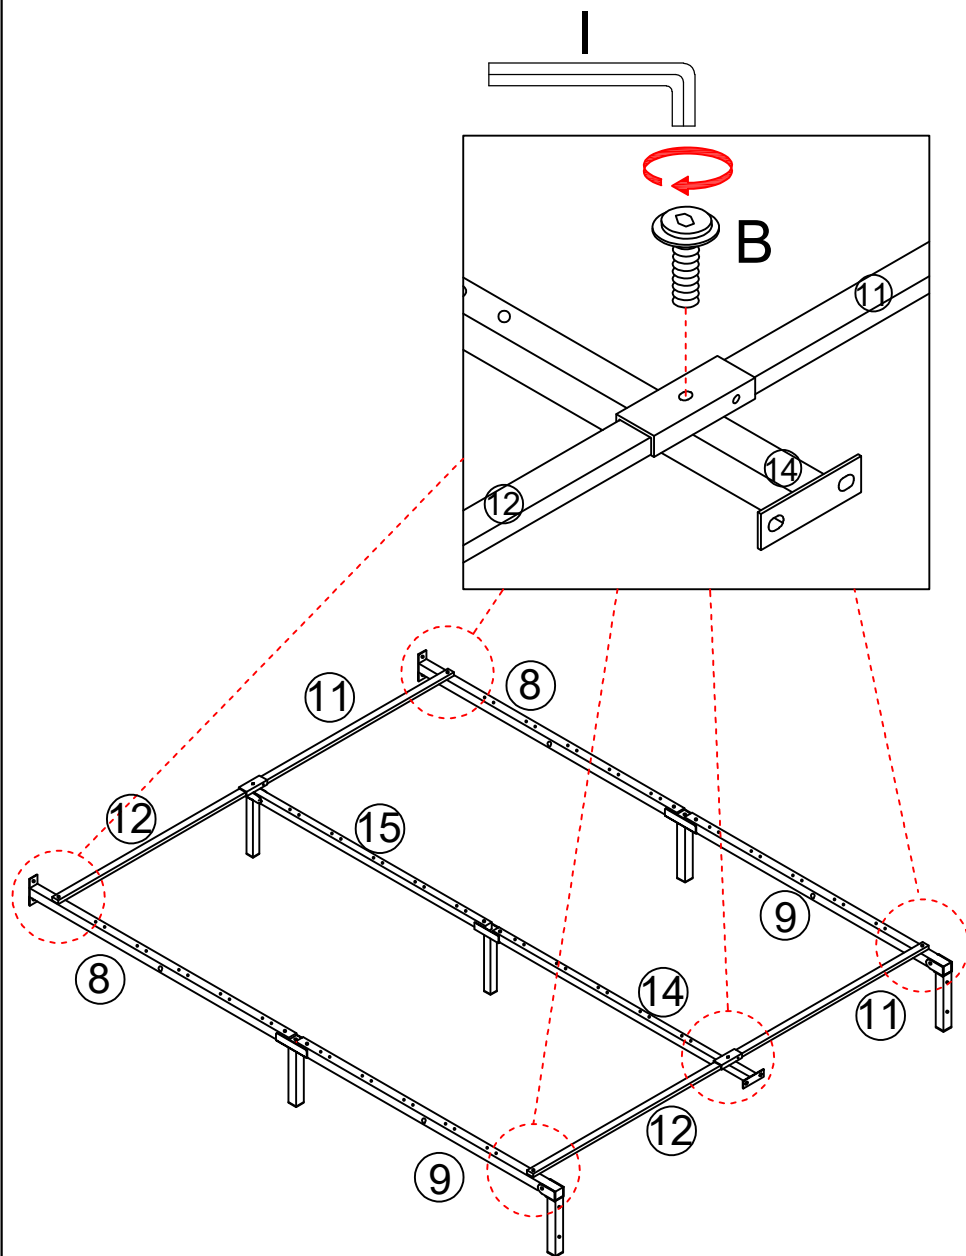

Step 6

B*5 I*1