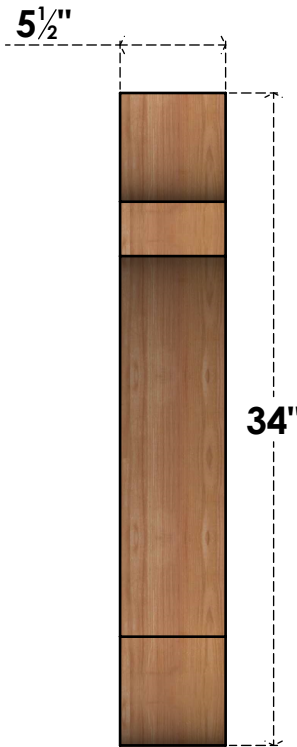

BRC06X28X34OLY00SWR

5 1/2"W X 28"D X 34"H OLYMPIC SMOOTH BRACE, WESTERN RED CEDAR

SIDE

FRONT

EKENA MILLWORK
 2300 WEST MAIN ST.
 CLARKSVILLE, TX 75426
 TOLL FREE: 866-607-0453
 WWW.EKENAMILLWORK.COM

NOTES

1. INSTALLATION TO BE COMPLETED IN ACCORDANCE WITH MANUFACTURER'S SPECIFICATIONS.
2. DRAWING MAY NOT BE TO SCALE
3. THIS DRAWING IS INTENDED FOR DESIGN AND PLANNING PURPOSES ONLY.
4. ALL INFORMATION CONTAINED HEREIN WAS CURRENT AT THE TIME OF DEVELOPMENT BUT MUST BE REVIEWED AND APPROVED BY THE PRODUCT MANUFACTURER TO BE CONSIDERED ACCURATE.
5. PRODUCTS ARE NOT KILN DRIED. THIS ITEM IS UNIQUE AND WILL CONTAIN THE NATURAL VARIATIONS THAT THE WOOD SPECIES OFFERS. THIS MAY RESULT IN VARIATIONS UP TO 1/4"