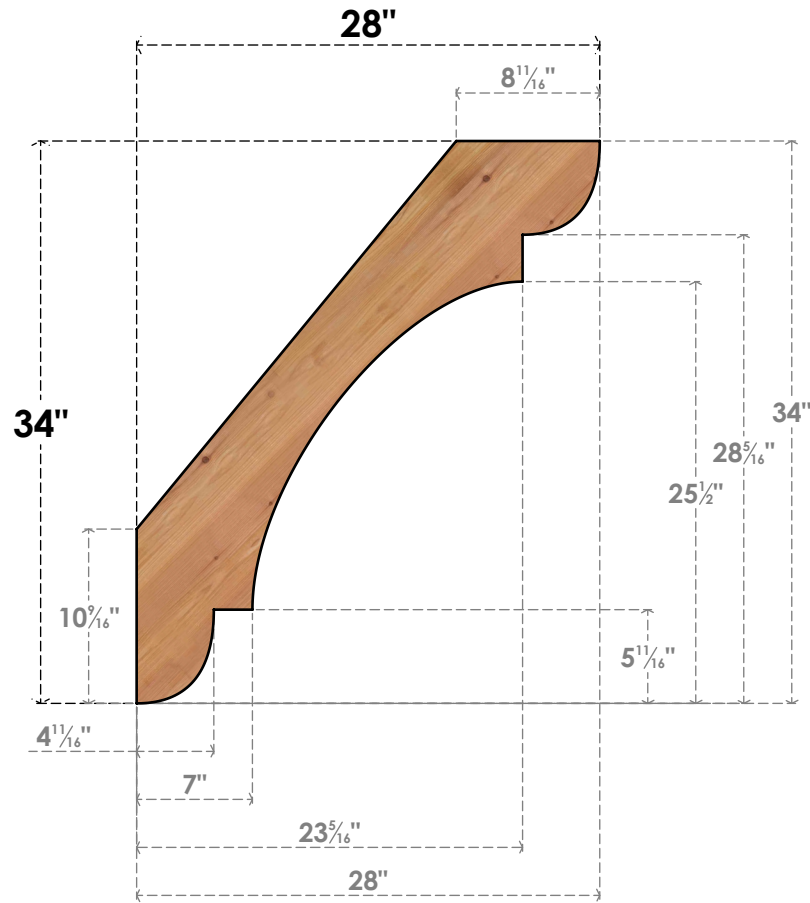

BRC06X28X34OLY00SWR

5 1/2"W X 28"D X 34"H OLYMPIC SMOOTH BRACE, WESTERN RED CEDAR

SIDE

FRONT

EKENA MILLWORK
 2300 WEST MAIN ST.
 CLARKSVILLE, TX 75426
 TOLL FREE: 866-607-0453
 WWW.EKENAMILLWORK.COM

NOTES

1. INSTALLATION TO BE COMPLETED IN ACCORDANCE WITH MANUFACTURER'S SPECIFICATIONS.
2. DRAWING MAY NOT BE TO SCALE
3. THIS DRAWING IS INTENDED FOR DESIGN AND PLANNING PURPOSES ONLY.
4. ALL INFORMATION CONTAINED HEREIN WAS CURRENT AT THE TIME OF DEVELOPMENT BUT MUST BE REVIEWED AND APPROVED BY THE PRODUCT MANUFACTURER TO BE CONSIDERED ACCURATE.
5. PRODUCTS ARE NOT KILN DRIED. THIS ITEM IS UNIQUE AND WILL CONTAIN THE NATURAL VARIATIONS THAT THE WOOD SPECIES OFFERS. THIS MAY RESULT IN VARIATIONS UP TO 1/4"