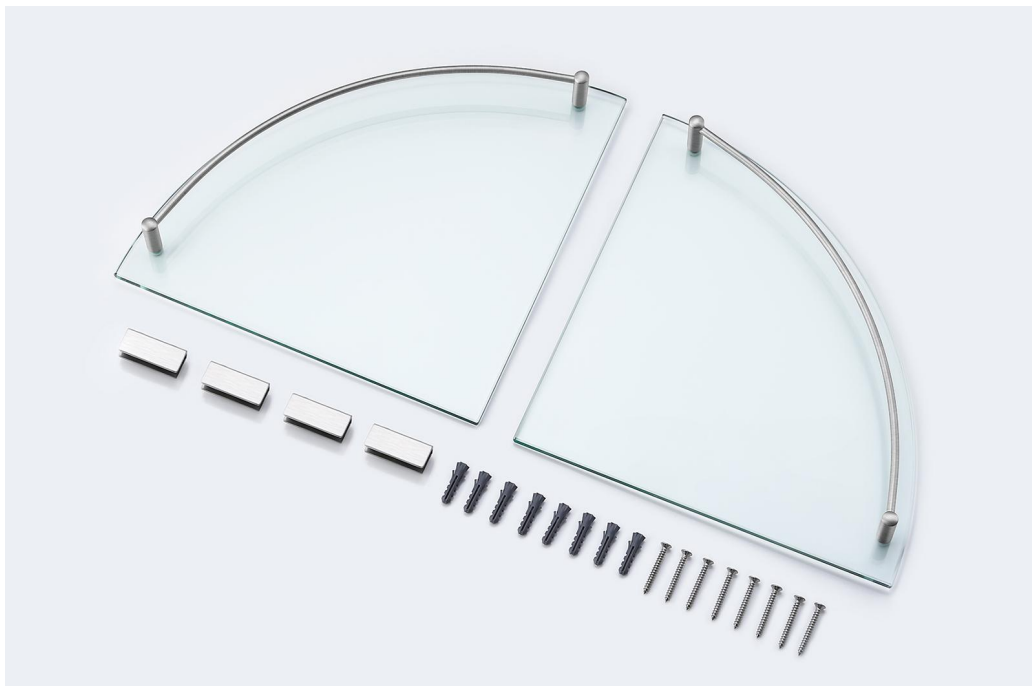

Size check: toothbrush outline is to gauge the shelf's dimensions.

Please check the dimensions before purchasing.

Easy Installtion

Unscrew Bracket Screw

Drill & Mount Wall

Secure Shelf to Wall

Finish- Ready to Use