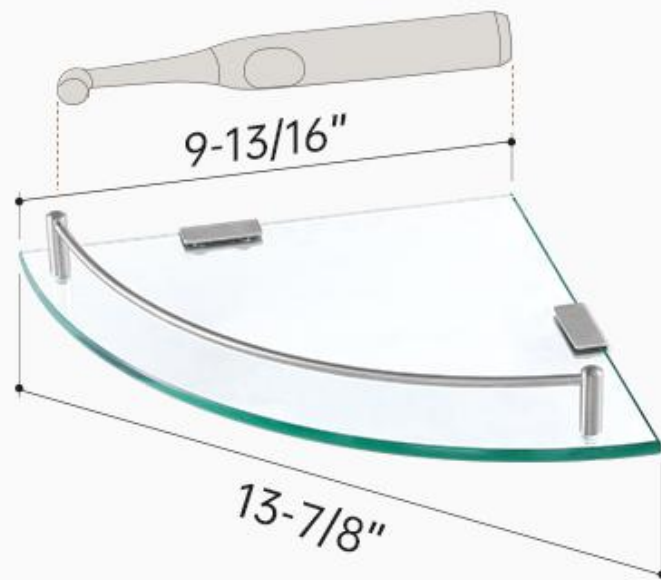

Size check: toothbrush outline is to gauge the shelf's dimensions.

Please check the dimensions before purchasing.

Easy Installtion

Unscrew Bracket Screw

Drill & Mount Wall

Secure Shelf to Wall

Finish- Ready to Use