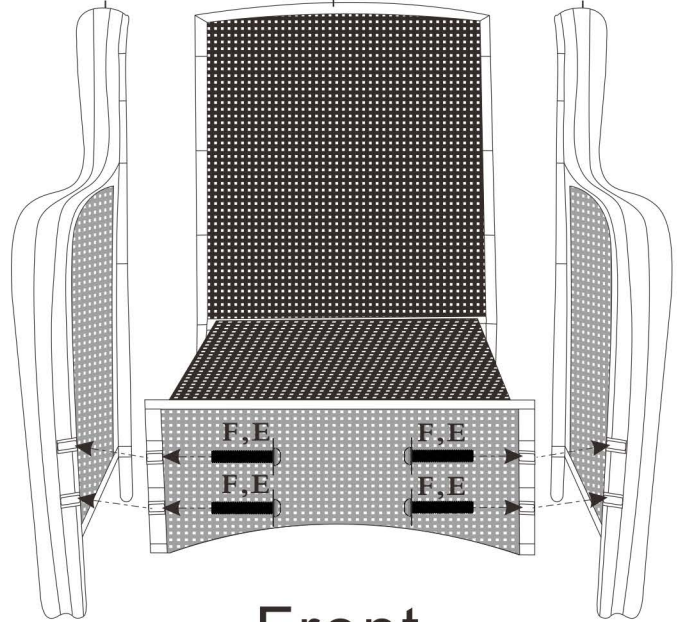

Please follow the instructions below to ensure that the furniture is stable and firm.

A	B	C	D	E	F	G	H	I
								
1PC	1PC	1PC	1PC	10PCS	M6*35mm 6PCS	M6*45mm 4PCS	1PC	1PRS
CHAIR PLATE	BACKREST	LEFT LEG	RIGHT LEG	METAL WASHER (m6)	METAL SCREW	METAL SCREW	ALLEN KEY WRENCH	SEAT AND BACK CUSHION

①

A+B

②

D A+B C

Front

③

C A D

Back