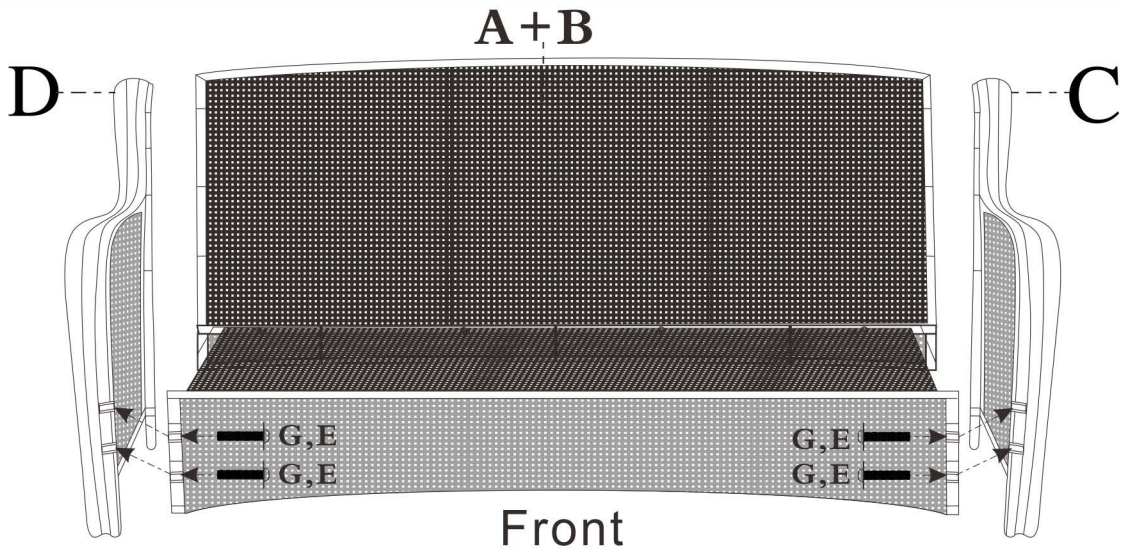

INSTRUCTIONS

IMPORTANT: In order to make the whole product adjust to the best, please install all the screws on the product before fully tighten, and note to put the washer to the screw before putting the screw into the screw hole.

Please follow the instructions below to ensure that the furniture is stable and firm.

A	B	C	D	E	F	G	H	I	J
1PC	1PC	1PC	1PC	12PCS	M6*40mm 4PCS	M6*35mm 4PCS	M6*45mm 4PCS	1PC	3PRS
CHAIR PLATE	BACKREST	LEFT LEG	RIGHT LEG	METAL WASHER (M6)	METAL SCREW	METAL SCREW	METAL SCREW	ALLEN KEY WRENCH	SEAT AND BACK CUSHION

①

②

③