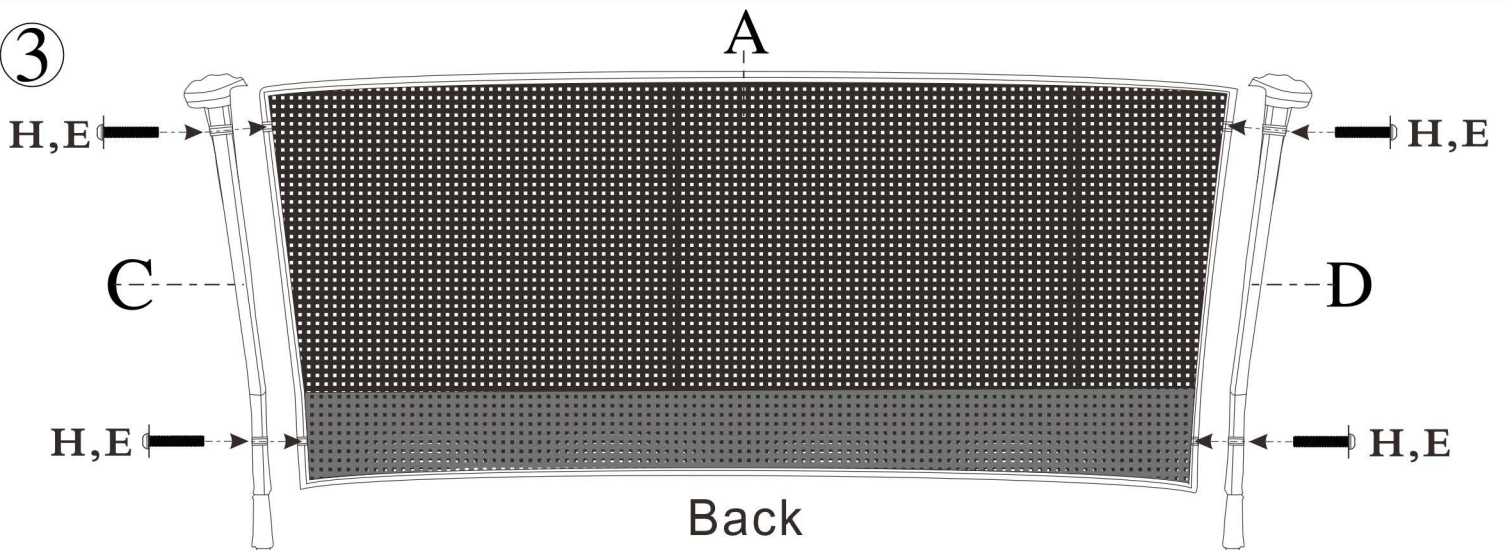

INSTRUCTIONS

IMPORTANT: In order to make the whole product adjust to the best, please install all the screws on the product before fully tighten, and note to put the washer to the screw before putting the screw into the screw hole.

Please follow the instructions below to ensure that the furniture is stable and firm.

A	B	C	D	E	F	G	H	I	J
1PC	1PC	1PC	1PC	12PCS	M6*40mm 4PCS	M6*35mm 4PCS	M6*45mm 4PCS	1PC	3PRS
CHAIR PLATE	BACKREST	LEFT LEG	RIGHT LEG	METAL WASHER (M6)	METAL SCREW	METAL SCREW	METAL SCREW	ALLEN KEY WRENCH	SEAT AND BACK CUSHION

①

②

③