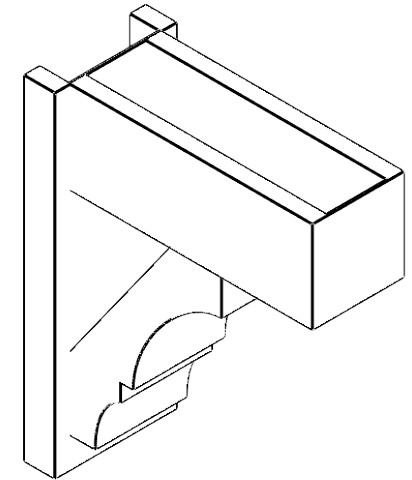

ITEM NUMBER: OUTUROC060X080X18000X22000X060X020X060BOA44RCPR

6"W TOP X 8"W BACK X 18"D X 22"H X 6"T TOP X 2"T BACK TIMBERTHANE ROUGH CEDAR BALBOA FAUX WOOD OPEN OUTLOOKER, BLOCK TOP AND BACK, 6"W CLOSED BRACE, PRIMED TAN

SIDE PROFILE

FRONT PROFILE

ISOMETRIC

EKENA MILLWORK
2300 WEST MAIN ST.
CLARKSVILLE, TX 75426
TOLL FREE: 866-607-0453
WWW.EKENAMILLWORK.COM

NOTES

1. INSTALLATION TO BE COMPLETED IN ACCORDANCE WITH MANUFACTURER'S SPECIFICATIONS.
2. DRAWING MAY NOT BE TO SCALE
3. THIS DRAWING IS INTENDED FOR DESIGN AND PLANNING PURPOSES ONLY.
4. ALL INFORMATION CONTAINED HEREIN WAS CURRENT AT THE TIME OF DEVELOPMENT BUT MUST BE REVIEWED AND APPROVED BY THE PRODUCT MANUFACTURER TO BE CONSIDERED ACCURATE.
5. TIMBERTHANE ARCHITECTURAL PRODUCTS ARE MADE FROM HIGH DENSITY URETHANE AND COME FACTORY PRIMED