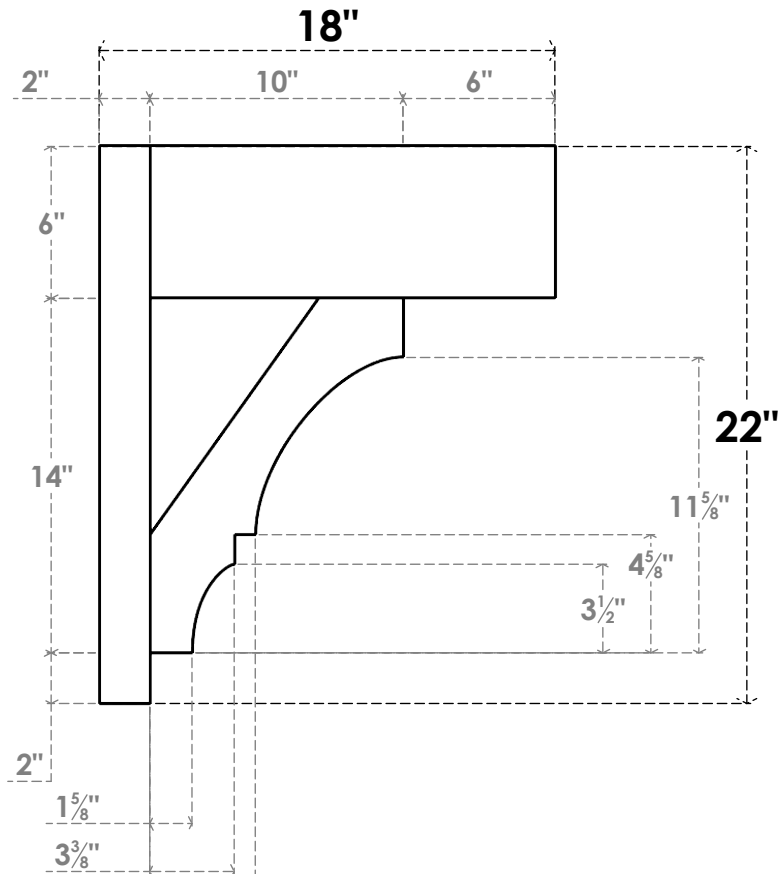

ITEM NUMBER: OUTUROC060X080X18000X22000X060X020X060BOA44RCPR

6"W TOP X 8"W BACK X 18"D X 22"H X 6"T TOP X 2"T BACK TIMBERTHANE ROUGH CEDAR BALBOA FAUX WOOD OPEN OUTLOOKER, BLOCK TOP AND BACK, 6"W CLOSED BRACE, PRIMED TAN

SIDE PROFILE

FRONT PROFILE

ISOMETRIC

EKENA MILLWORK
2300 WEST MAIN ST.
CLARKSVILLE, TX 75426
TOLL FREE: 866-607-0453
WWW.EKENAMILLWORK.COM

NOTES

1. INSTALLATION TO BE COMPLETED IN ACCORDANCE WITH MANUFACTURER'S SPECIFICATIONS.
2. DRAWING MAY NOT BE TO SCALE
3. THIS DRAWING IS INTENDED FOR DESIGN AND PLANNING PURPOSES ONLY.
4. ALL INFORMATION CONTAINED HEREIN WAS CURRENT AT THE TIME OF DEVELOPMENT BUT MUST BE REVIEWED AND APPROVED BY THE PRODUCT MANUFACTURER TO BE CONSIDERED ACCURATE.
5. TIMBERTHANE ARCHITECTURAL PRODUCTS ARE MADE FROM HIGH DENSITY URETHANE AND COME FACTORY PRIMED