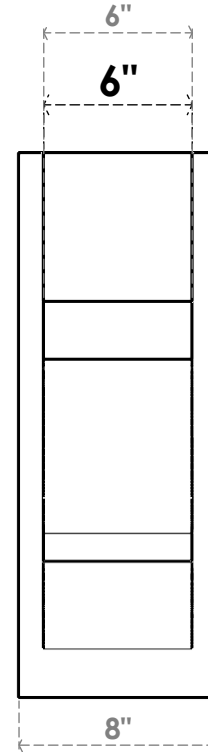

ITEM NUMBER: OUTUROC060X080X18000X22000X060X020X060BOA44RCPR

6"W TOP X 8"W BACK X 18"D X 22"H X 6"T TOP X 2"T BACK TIMBERTHANE ROUGH CEDAR BALBOA FAUX WOOD OPEN OUTLOOKER, BLOCK TOP AND BACK, 6"W CLOSED BRACE, PRIMED TAN

SIDE PROFILE

FRONT PROFILE

ISOMETRIC

EKENA MILLWORK
2300 WEST MAIN ST.
CLARKSVILLE, TX 75426
TOLL FREE: 866-607-0453
WWW.EKENAMILLWORK.COM

NOTES

1. INSTALLATION TO BE COMPLETED IN ACCORDANCE WITH MANUFACTURER'S SPECIFICATIONS.
2. DRAWING MAY NOT BE TO SCALE
3. THIS DRAWING IS INTENDED FOR DESIGN AND PLANNING PURPOSES ONLY.
4. ALL INFORMATION CONTAINED HEREIN WAS CURRENT AT THE TIME OF DEVELOPMENT BUT MUST BE REVIEWED AND APPROVED BY THE PRODUCT MANUFACTURER TO BE CONSIDERED ACCURATE.
5. TIMBERTHANE ARCHITECTURAL PRODUCTS ARE MADE FROM HIGH DENSITY URETHANE AND COME FACTORY PRIMED