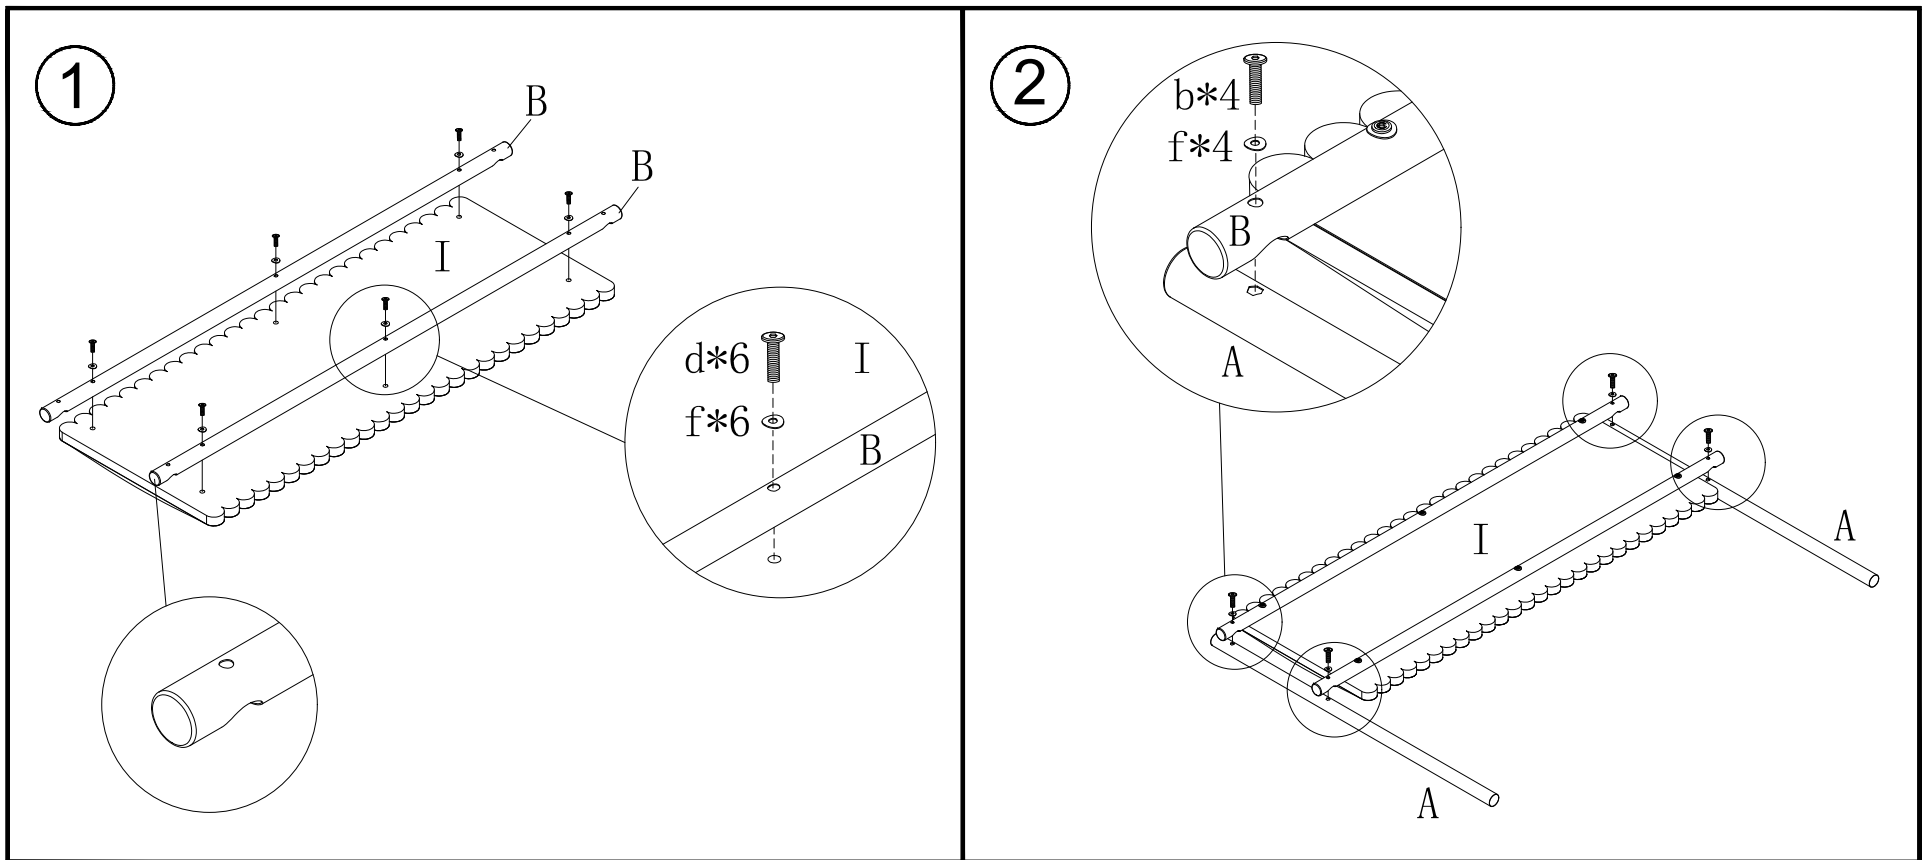

ASSEMBLY INSTRUCTION

NOTES

- The item is only intended to be used indoors. The product must be assembled and used in accordance with the provisions of the manual.
- It is recommended that assembly is undertaken by about 2 adults. Please read assembly instructions before assembly and strictly adhere to each step outlined. Estimated assembly time is 30 minutes.

WARNING:

- **WARNIND FOR YOUNG CHILDREN** - This product contains small components, please ensure that they are kept away from small children while assembling.

1 PARTS LIST

Minimum two person assembly

2

PARTS LIST

A	B	C	D	E	F				
									
2pcs	2pcs	1pc	1pc	2pcs	10pcs				
G	H	I	a	b	c	d	e	f	Spare parts
									
2pcs	1pc	1pc	M8*20 8pcs	M8*45 12pcs	M5 1pc	M8*55 6pcs	M8*70 3pcs	18pcs	4pcs

3

NOTE: PLEASE DO NOT TIGHTEN THE BOLTS UNTIL ALL FIXED

4

3

BEWARE OF CLAMP HAND

4

Before assembling the mattress tube, please check whether the plastic clip is fastened on the bed beam, as shown in the picture, please fasten it by hand.

5

5

6