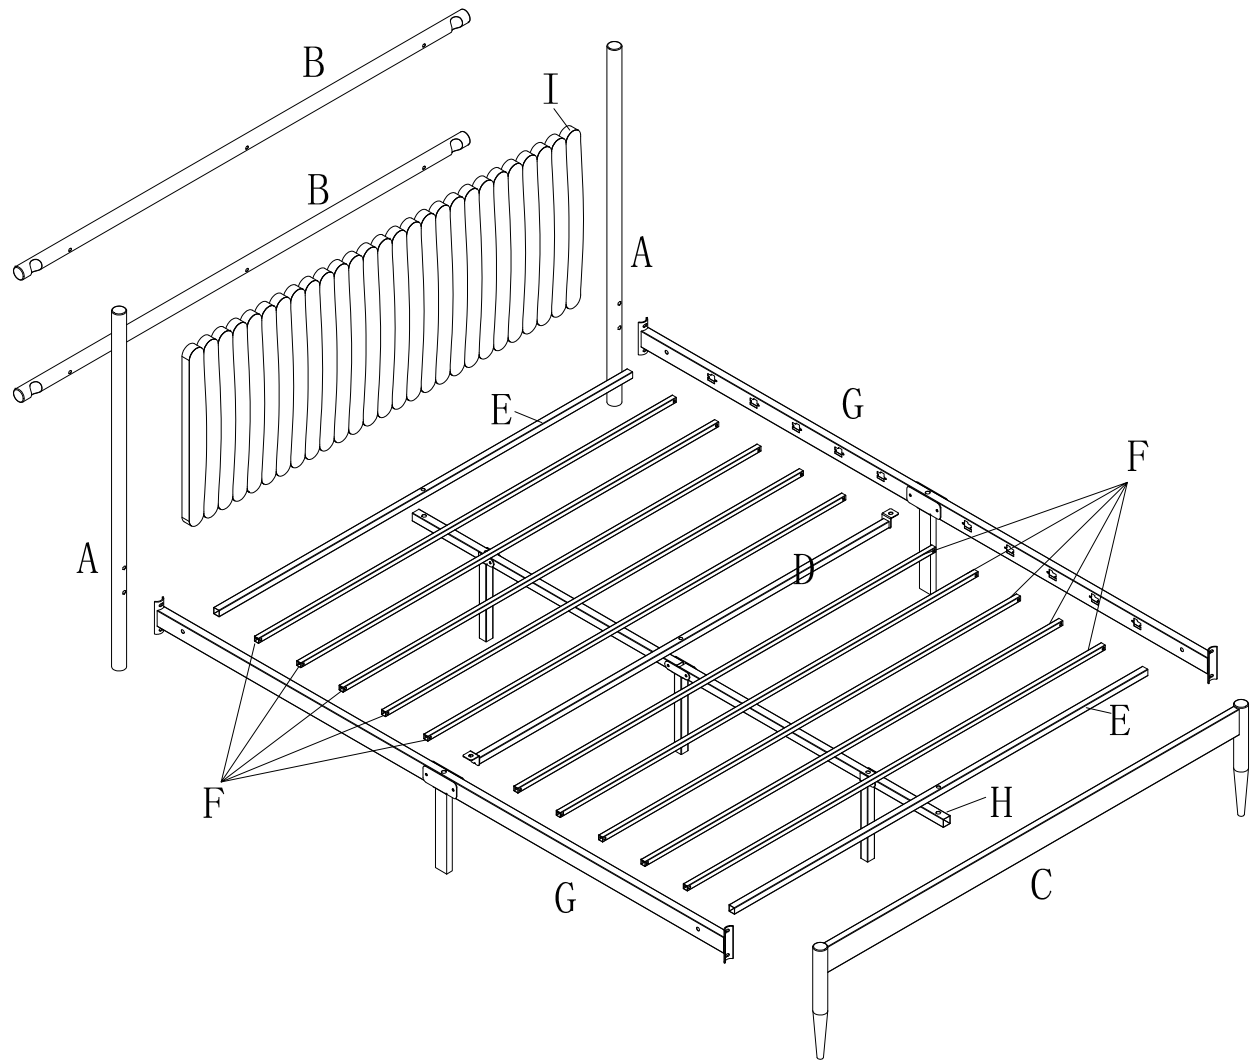

1 PARTS LIST

Minimum two person assembly