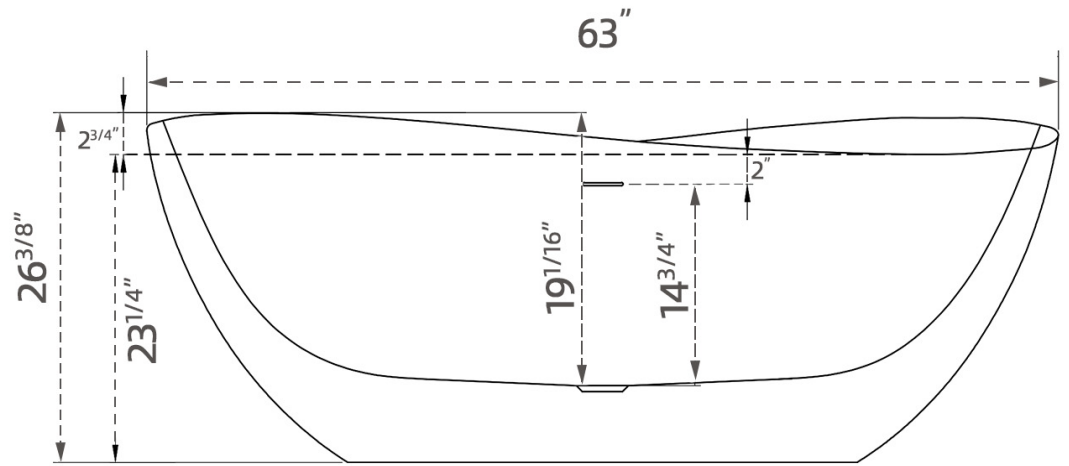

SIZE DETAILS

ACRYLIC BATHTUB

service@getprohome.com

626 679 3588

PRODUCT
INSTRUCTION
VIDEO

SIZE DETAILS

MODEL No.GP-373R-63MW

FRONT VIEW

TOP VIEW