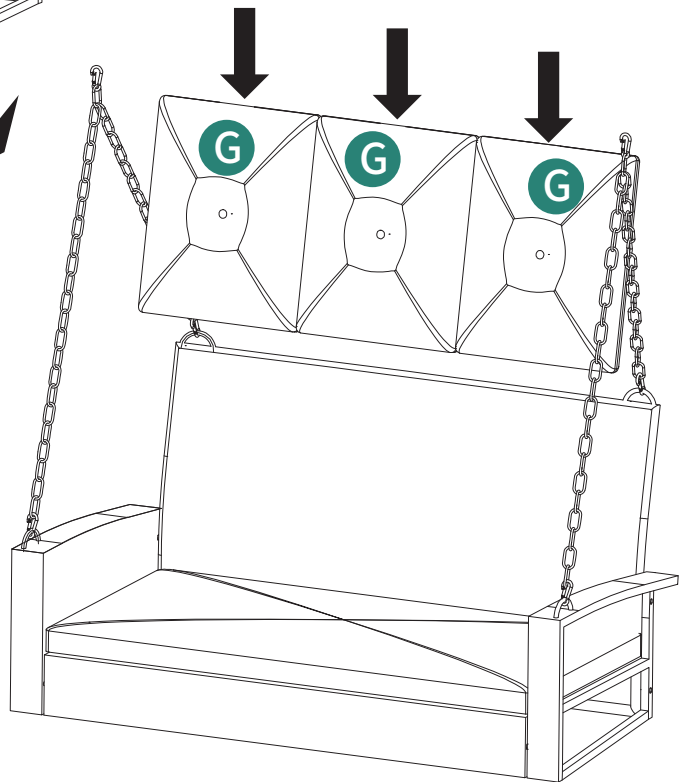

Installation Manual

WARNING

- Please double check whether all screws are tightened after installation. Failure to tighten them securely can pose significant safety hazards. Special attention should be given when used by the elderly, and children.
- Do not throw yourself on the chairs out of security considerations. The impact weight that the product can withstand is not equivalent to its weight-bearing capacity.
- If there is slight shaking or movement while rocking, it is considered as normal phenomenon and does not affect the usability. Highly recommended to periodically check the condition of the screws after using it.
- Do not place it(chairs with a stand) on any unlevel ground which will certainly affect its bearing capacity and cause safety hazards.
- Single-person product, do not use by multiple individuals, and do not exceed the weight limit.
- For safety reasons, pregnant women are prohibited from using hanging swing chairs or proch chairs.

Ⓑ5pcs

3

Ⓒ 8pcs

Ⓐ 5pcs

Ⓑ 5pcs

4

E 2pcs

d 6pcs

5

	
ⓕ 1pc	ⓖ 3pcs

6

Installation Completed