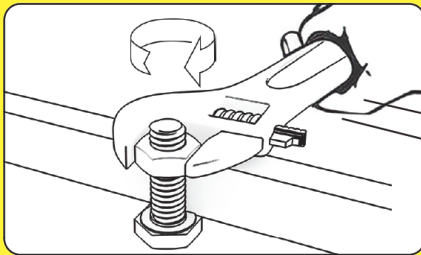

Installation Manual

WARNING

- Please double check whether all screws are tightened after installation. Failure to tighten them securely can pose significant safety hazards. Special attention should be given when used by the elderly, and children.
- Do not throw yourself on the chairs out of security considerations. The impact weight that the product can withstand is not equivalent to its weight-bearing capacity.
- If there is slight shaking or movement while rocking, it is considered as normal phenomenon and does not affect the usability. Highly recommended to periodically check the condition of the screws after using it.
- Do not place it(chairs with a stand) on any unlevel ground which will certainly affect its bearing capacity and cause safety hazards.
- Single-person product, do not use by multiple individuals, and do not exceed the weight limit.
- For safety reasons, pregnant women are prohibited from using hanging swing chairs or proch chairs.

"IMPORTANT, RETAIN FOR FUTURE REFERENCE: READ CAREFULLY"

- ⚠ 1. Gather and organize all required parts prior to assembly.
- 2. Assemble on a flat, clean and soft surface.

Item no.	Reference Image	Qty.	Item no.	Reference Image	Qty.
A		X1	G		X3
B		X1	a	 M6 X 35MM	X13
C		X1	b		X13
D		X1	c		X1
E		X2	d		X6
F		X1			