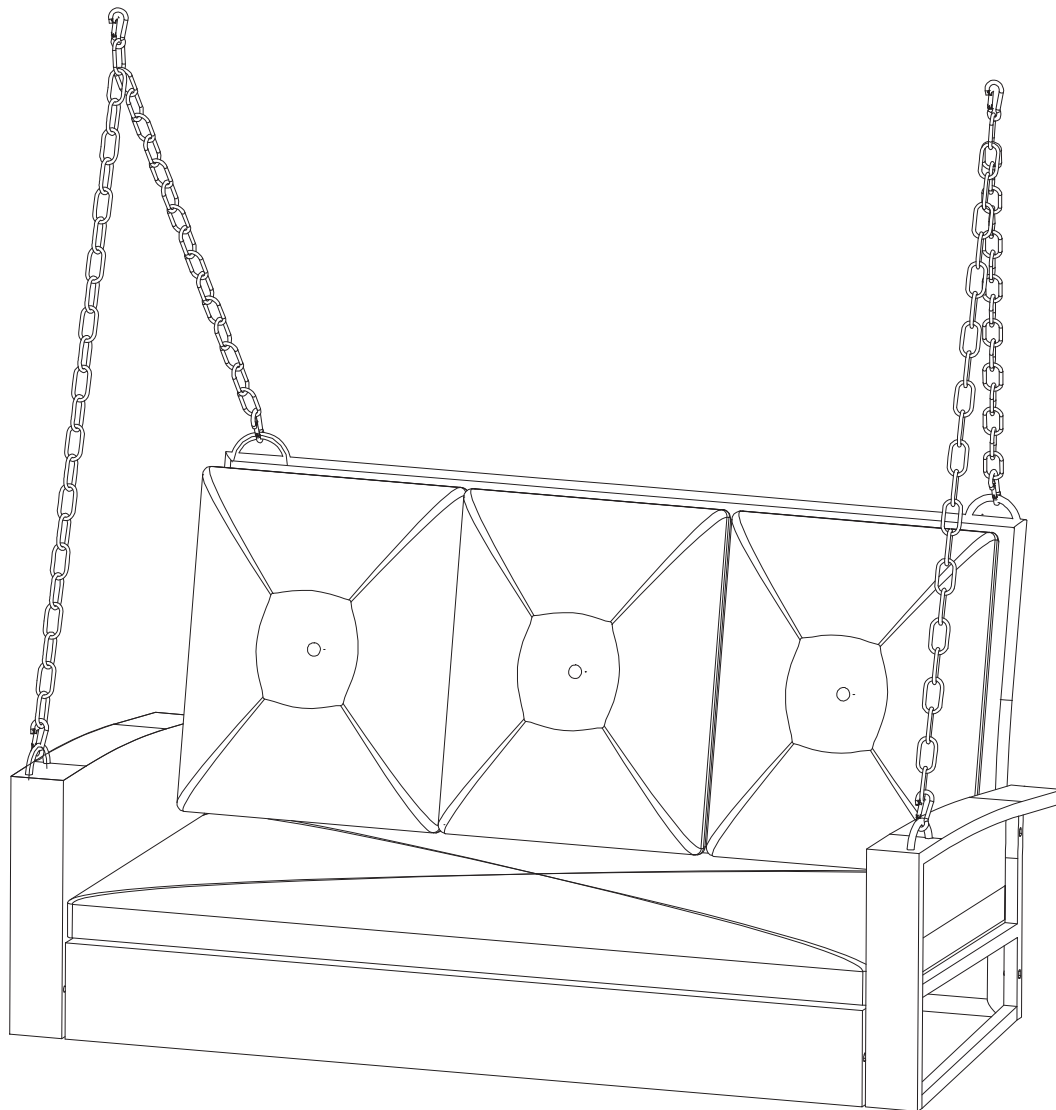

6

Installation Completed