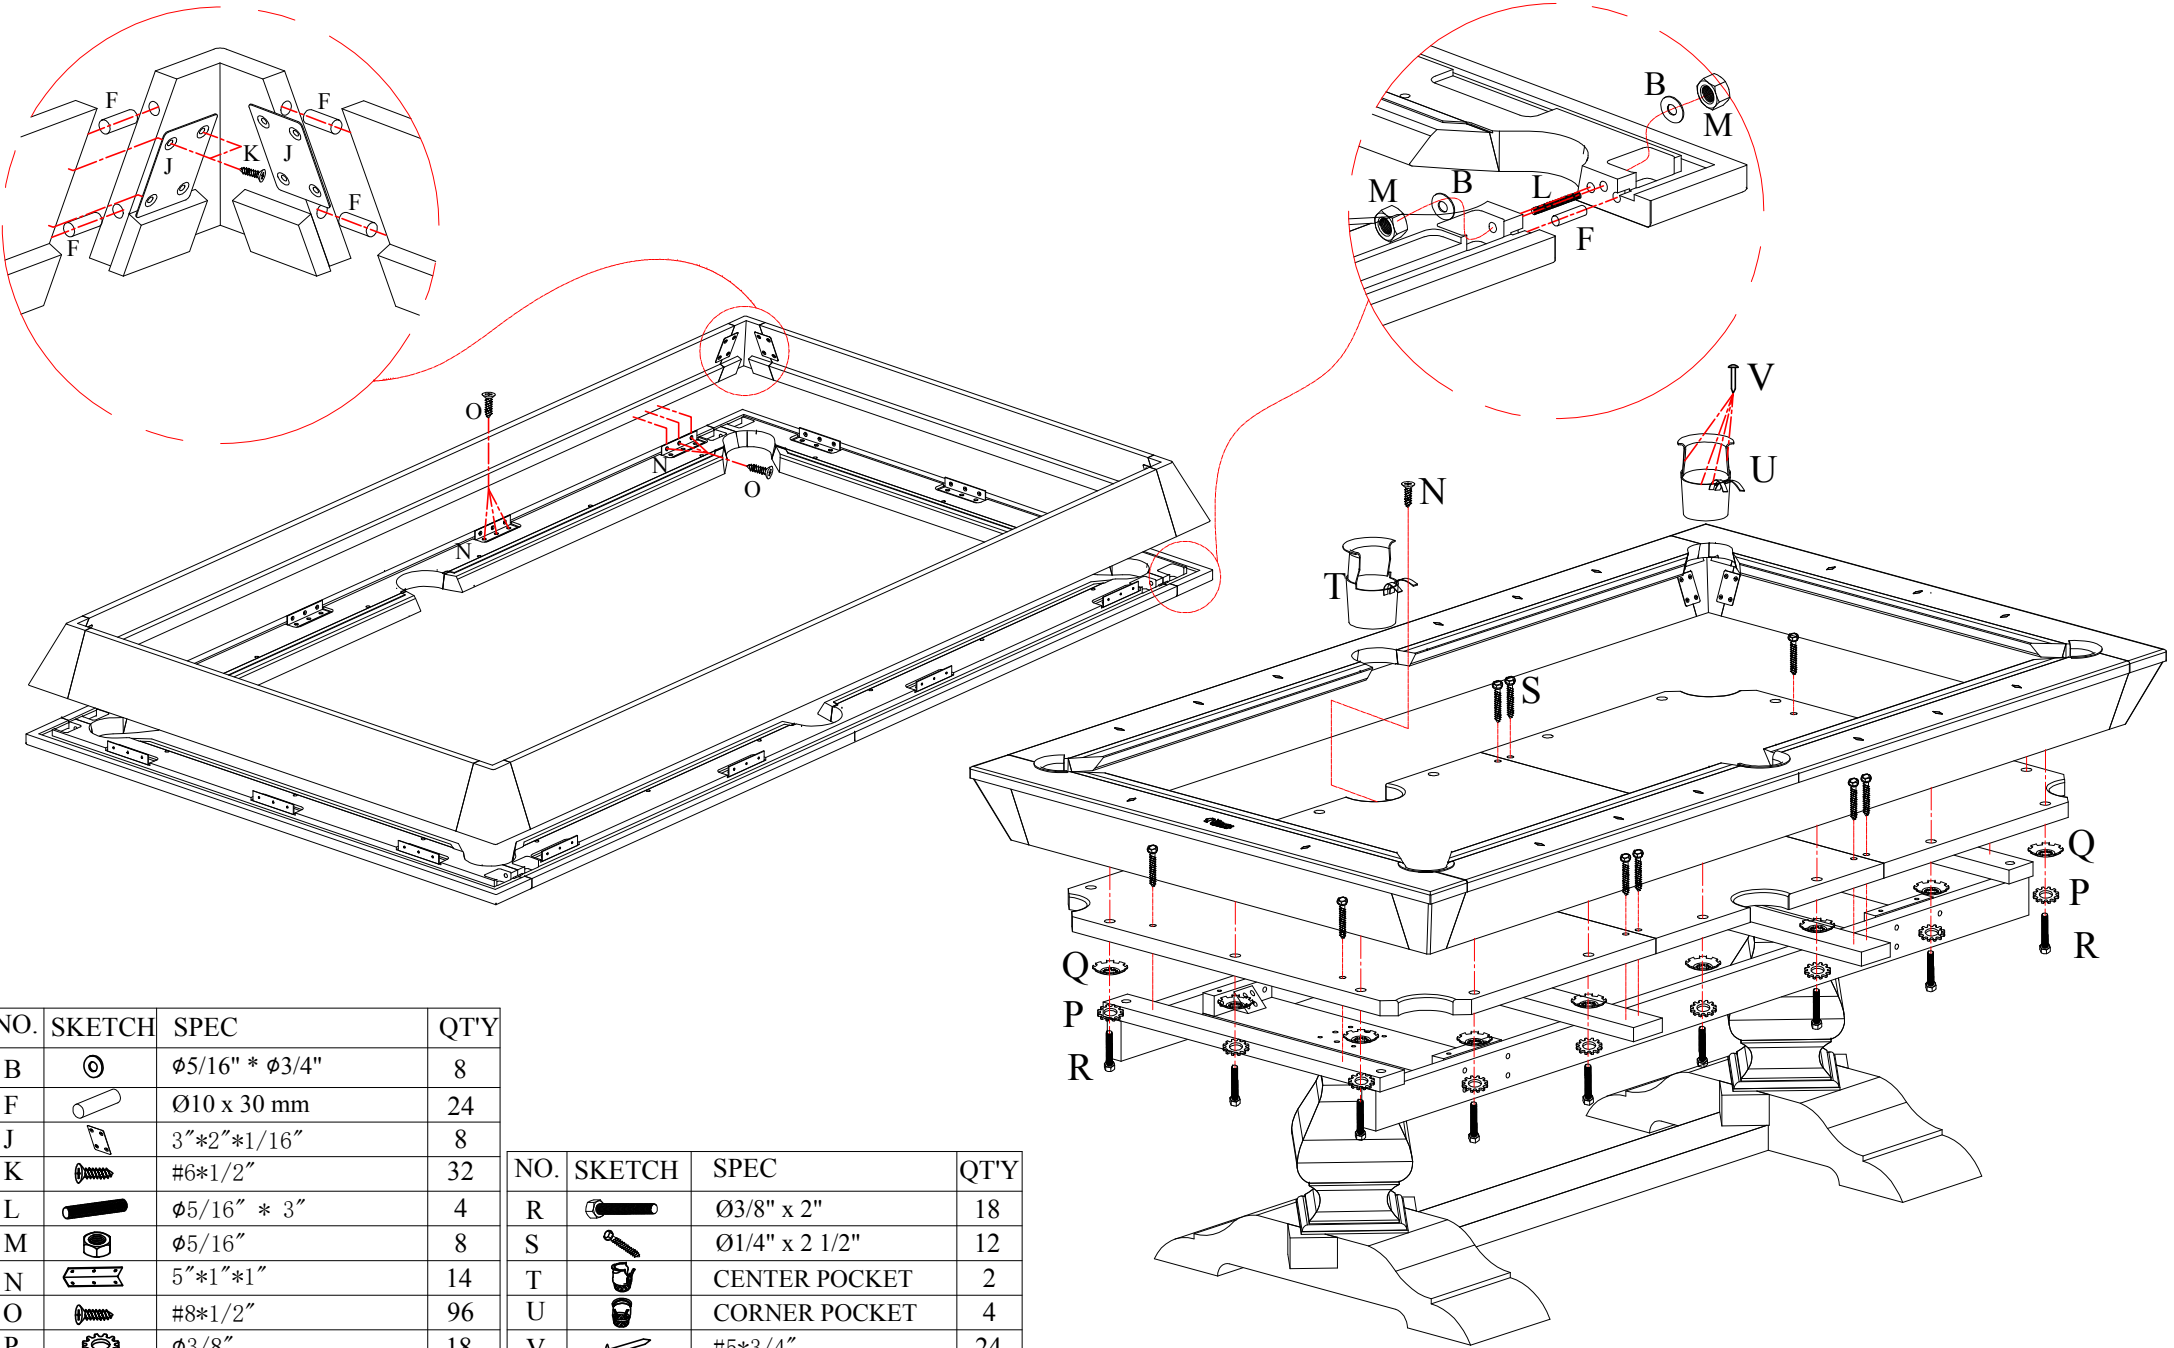

#7242-BIRDIE Billiard Table 7' & 8'

ASSEMBLY INSTRUCTION

VERSION:
2022.03.11

3/3

NO.	SKETCH	SPEC	QTY
B		Ø5/16" * Ø3/4"	8
F		Ø10 x 30 mm	24
J		3" * 2" * 1/16"	8
K		#6 * 1/2"	32
L		Ø5/16" * 3"	4
M		Ø5/16"	8
N		5" * 1" * 1"	14
O		#8 * 1/2"	96
P		Ø3/8"	18
Q		Ø3/8"	18

NO.	SKETCH	SPEC	QTY
R		Ø3/8" x 2"	18
S		Ø1/4" x 2 1/2"	12
T		CENTER POCKET	2
U		CORNER POCKET	4
V		#5 * 3/4"	24
Y		SHIM	1