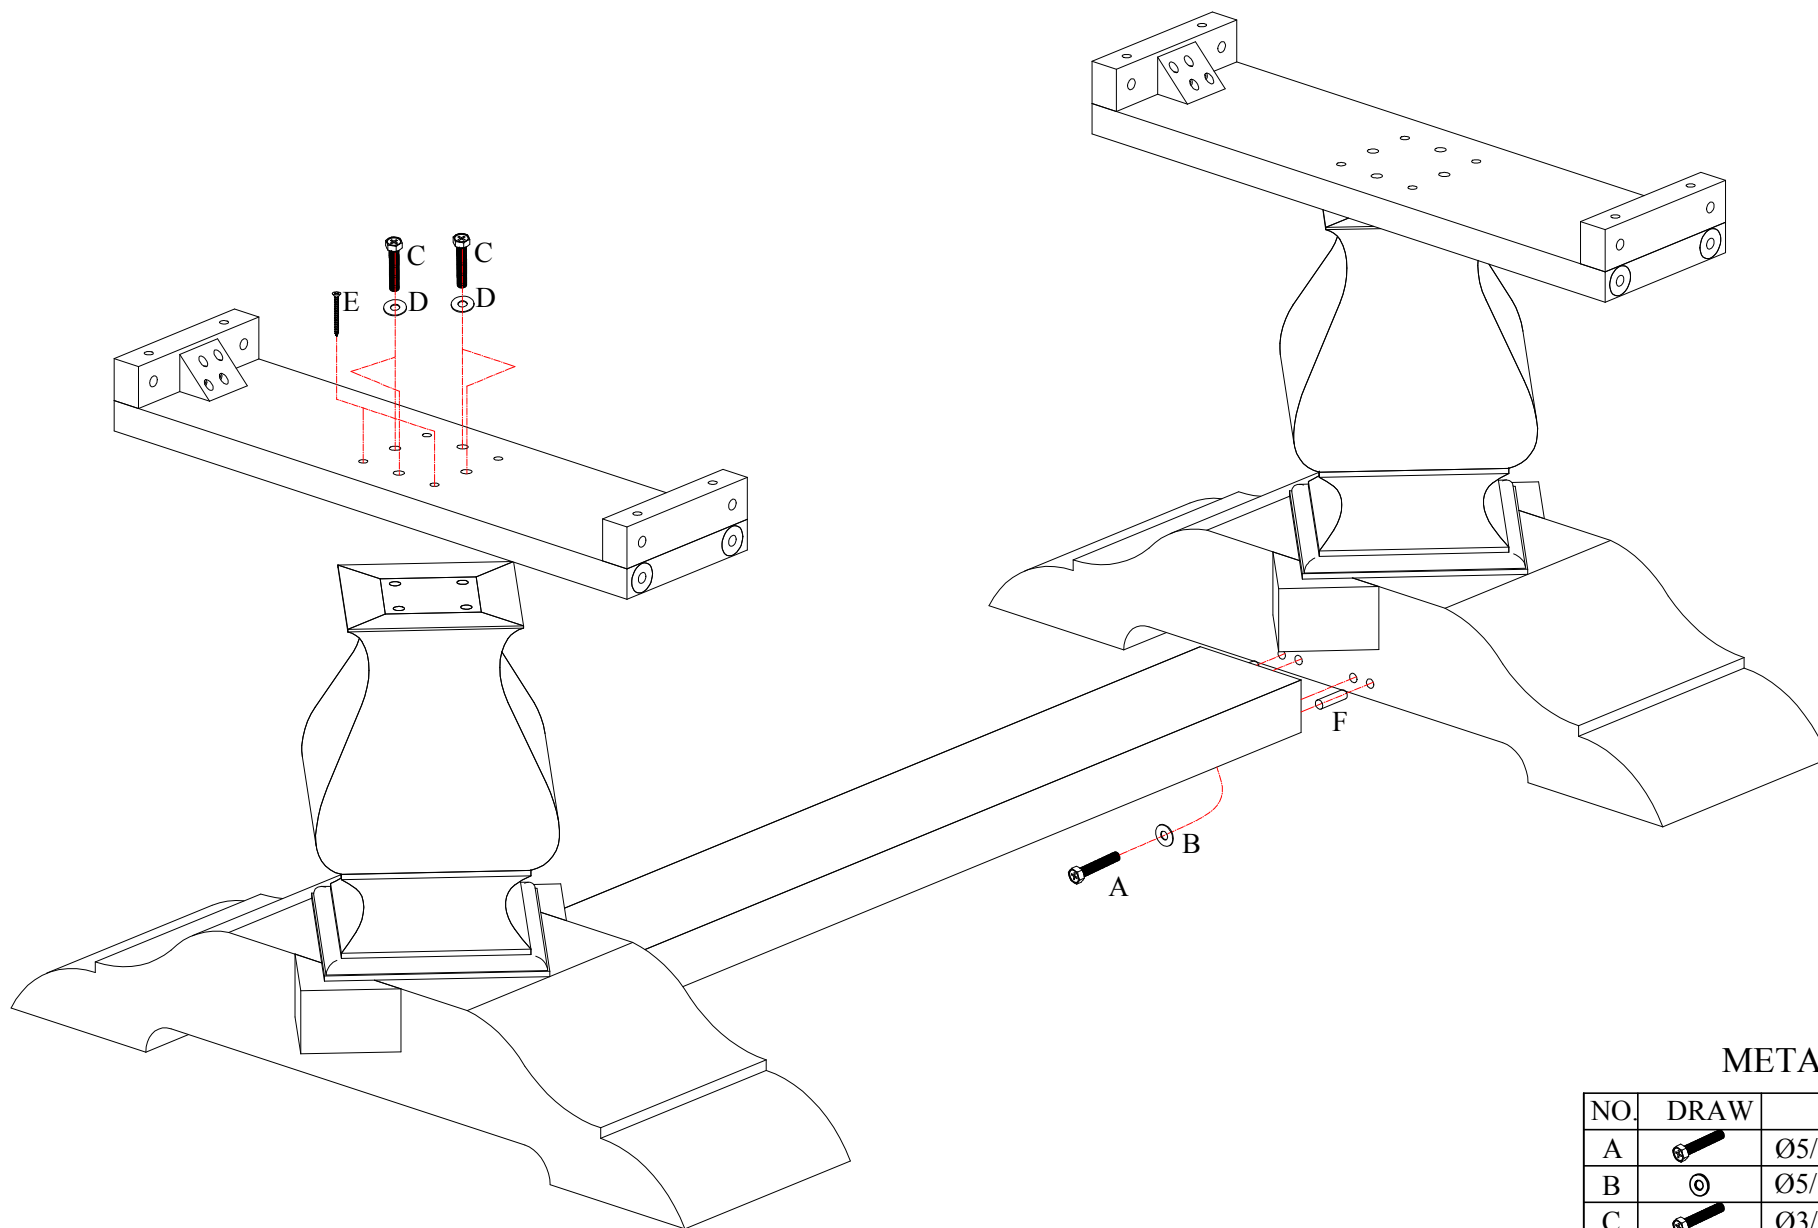

#7242-BIRDIE Billiard Table 7' & 8'

ASSEMBLY INSTRUCTION

VERSION:
2022.03.11

1/3

METAL LIST

NO.	DRAW	SIZE	PCS
A		Ø5/16" x 2"	4
B		Ø5/16" x Ø3/4"	4
C		Ø3/8" x 2 1/2"	8
D		Ø3/8" x Ø3/4"	8
E		#8 x 2"	8
F		Ø10 x 30 mm	4