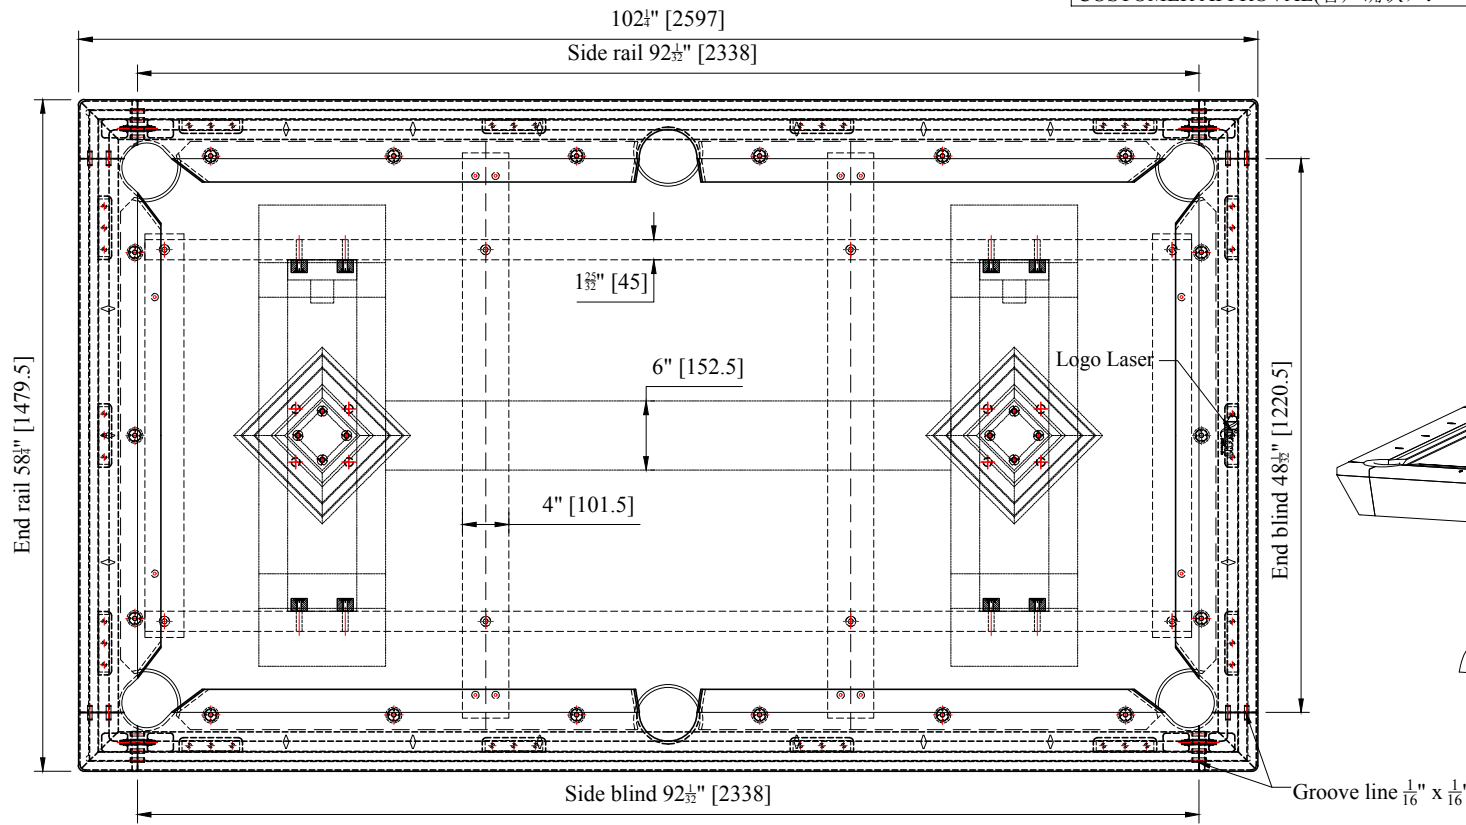

A/C(客户): #7242

ITEM(产品): Birdie-BT 8'

DESC(描述): Birdie-BT 8'

CHECK(实核):

SCALE(比例):

DESIGNED(设计):

DATE(日期):

DRAWN(绘图): T.Tri

### METAL LIST

NO.	DRAW	SIZE	PCS
A		Ø5/16" x 2"	4
B		Ø5/16" x Ø3/4"	4
C		Ø3/8" x 2 1/2"	8
D		Ø3/8" x Ø3/4"	8
E		#8 x 2"	8
F		Ø10 x 30 mm	4

### METAL LIST

NO.	DRAW	SIZE	PCS
C		Ø3/8" x 2 1/2"	8
D		Ø3/8" x Ø3/4"	40
G		Ø3/8"	16
H		Ø3/8" x 4 1/2"	8
I		Ø3/8" x 5"	8

NO.	SKETCH	SPEC	QTY
R		Ø3/8" x 2"	18
S		Ø1/4" x 2 1/2"	12
T		CENTER POCKET	2
U		CORNER POCKET	4
V		#5 * 3/4"	24
Y		SHIM	1