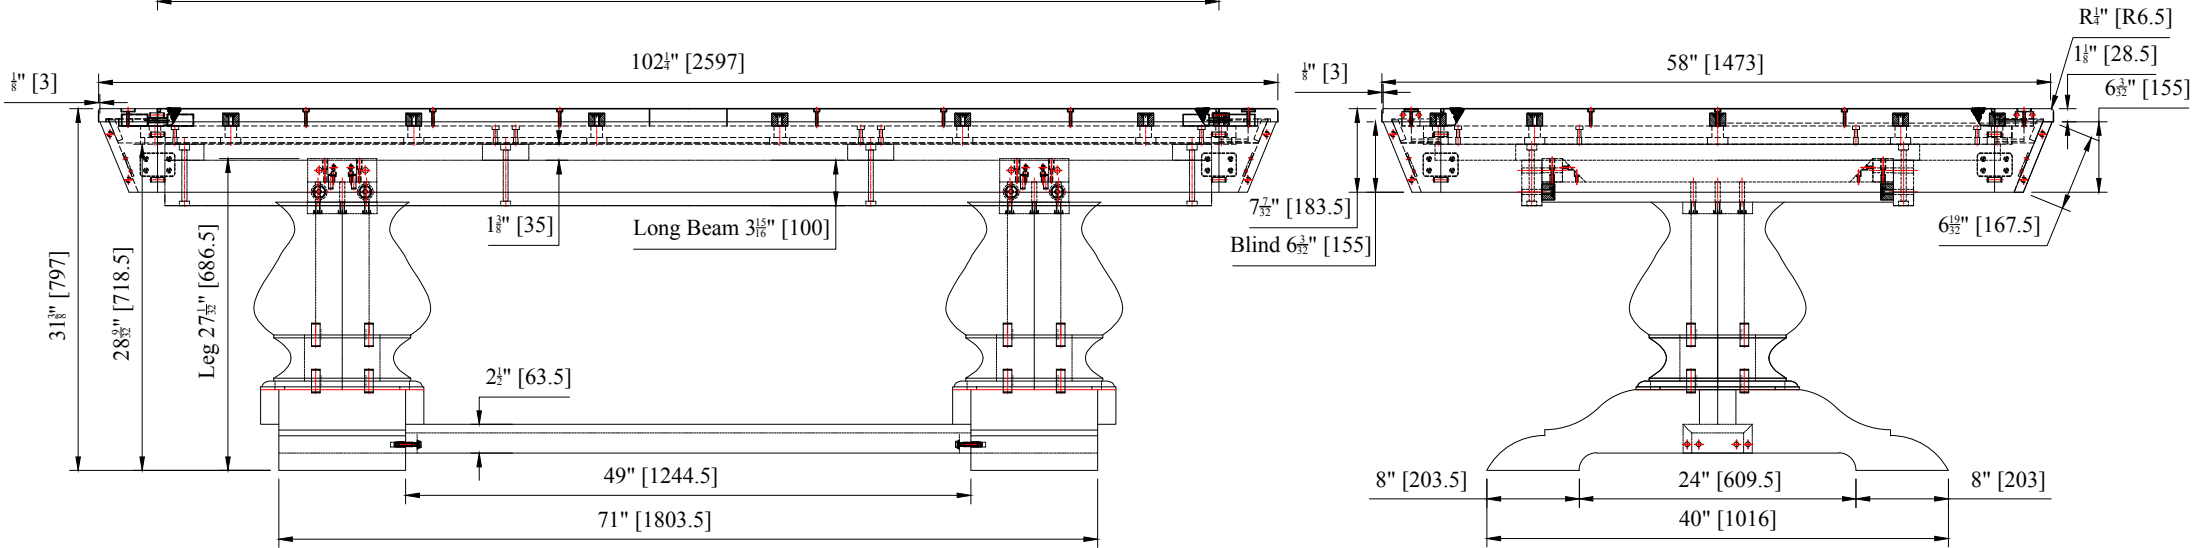

CUSTOMER APPROVAL(客户确认) :

DATE(日期) :

NO	NAME	Material-ST-3	PCS	DRAW
1	Rails	Solid Ash	4	
2	Blinds	Solid Ash	4	
3	Corner Blinds	Solid Ash	4	
4	Beams	Acasia	6	
5	Runner legs	Solid Ash	1	
6	Legs	Solid Ash	2	

A/C(客户): #7242

ITEM(产品): Birdie-BT 8'

DESC(描述): Birdie-BT 8'

CHECK(实核):

SCALE(比例):

DESIGNED(设计):

DATE(日期):

DRAWN(绘图): T.Tri

### METAL LIST

NO.	DRAW	SIZE	PCS
C		Ø3/8" x 2 1/2"	8
D		Ø3/8" x Ø3/4"	40
G		Ø3/8"	16
H		Ø3/8" x 4 1/2"	8
I		Ø3/8" x 5"	8

NO.	SKETCH	SPEC	QTY
R		Ø3/8" x 2"	18
S		Ø1/4" x 2 1/2"	12
T		CENTER POCKET	2
U		CORNER POCKET	4
V		#5 * 3/4"	24
Y		SHIM	1