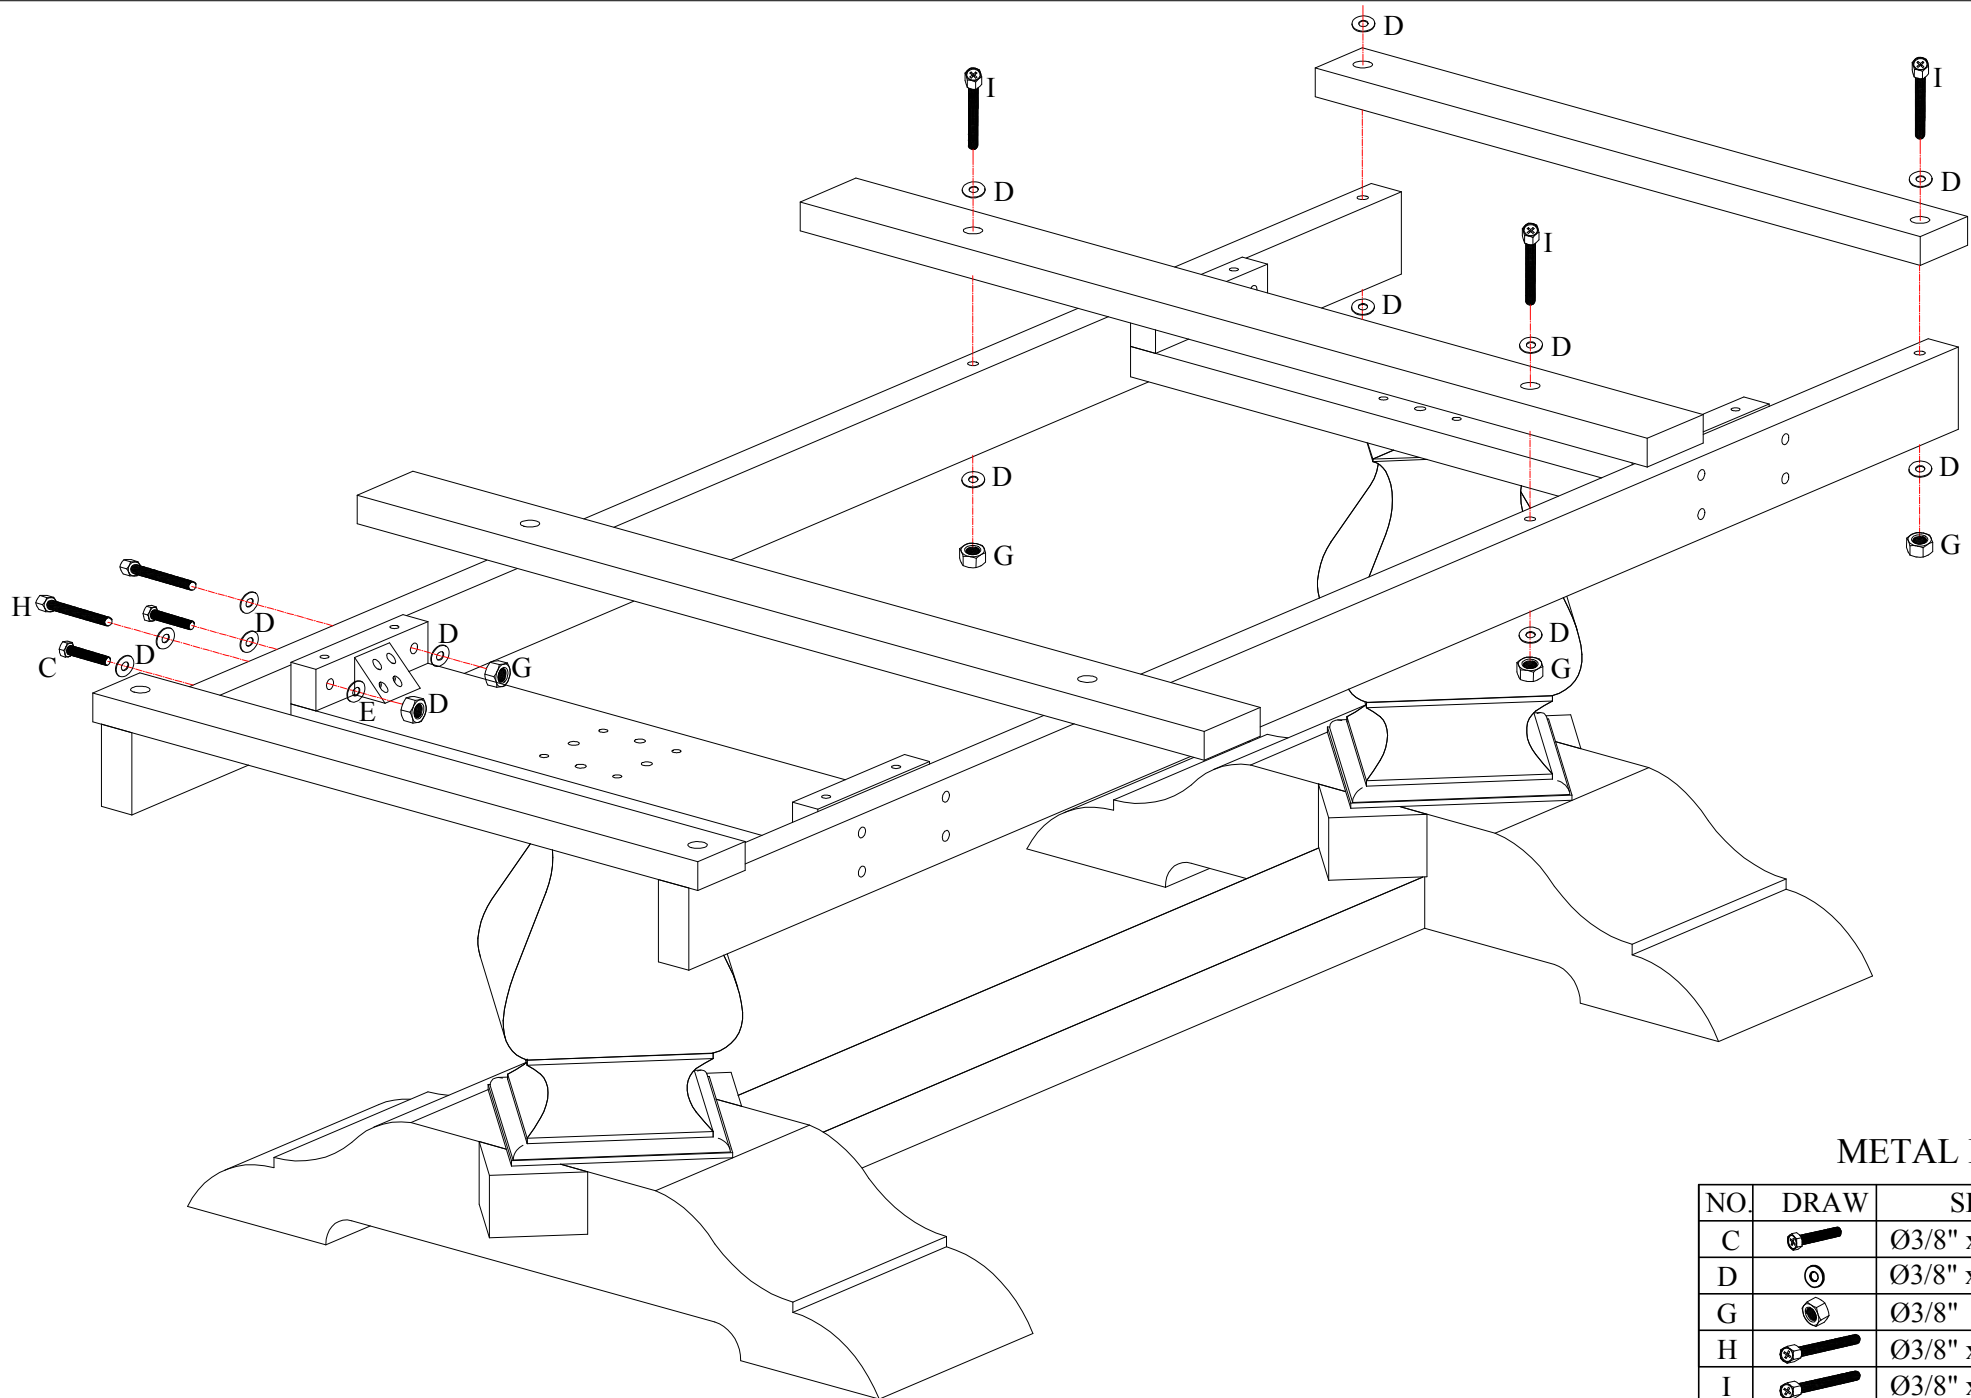

### METAL LIST

NO.	DRAW	SIZE	PCS
A		Ø5/16" x 2"	4
B		Ø5/16" x Ø3/4"	4
C		Ø3/8" x 2 1/2"	8
D		Ø3/8" x Ø3/4"	8
E		#8 x 2"	8
F		Ø10 x 30 mm	4

### METAL LIST

NO.	DRAW	SIZE	PCS
C		Ø3/8" x 2 1/2"	8
D		Ø3/8" x Ø3/4"	40
G		Ø3/8"	16
H		Ø3/8" x 4 1/2"	8
I		Ø3/8" x 5"	8