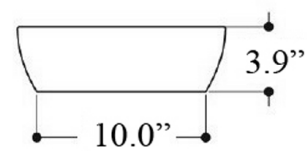

Finishes:

 fi«~μWhite

SKU# | Options:

- H10 60C - 8108501 | fi«~μWhite

* WS Bath Collections reserves the right to revise dimensions or information on this sheet without notice

Collection H10	Model H10 60C - 8108501	Dimensions Metric <i>1 inch = 2.54 cm</i> <i>1 inch = 25.4 mm</i>	 1051 Lea Drive - Collegeville, PA 19426 Tel. 215 513 9400 - Fax 610 831 0215 www.ws bathcollections.com - info@ws bathcollections.com
----------------------------	-------------------------------------	--	---

H10 60C - 8108501

Collection
H10

Model |
H10 60C - 8108501 "

Dimensions Metric

1 inch = 2.54 cm
1 inch = 25.4 mm

WS[®]
BATH
COLLECTIONS

1051 Lea Drive - Collegeville, PA 19426
Tel. 215 513 9400 - Fax 610 831 0215

Bolts

Silicone (optional)

Collection
H10

Model |
H10 60C - 8108501

Dimensions Metric
1 inch = 2.54 cm
1 inch = 25.4 mm

WS[®]
BATH
COLLECTIONS

1051 Lea Drive - Collegeville, PA 19426
Tel. 215 513 9400 - Fax 610 831 0215
www.ws bathcollections.com - info@ws bathcollections.com