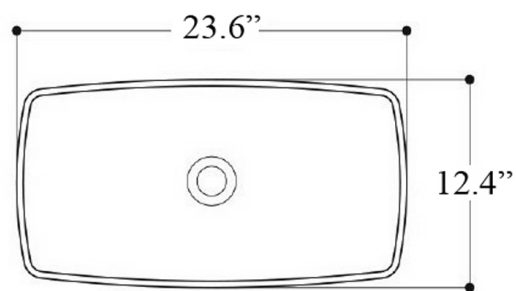

H10 60C - 8108501

Features

- Bathroom Sink
- Made of Ceramic
- fi«~μWhite Finish
- Without Overflow
- Countertop (Vessel) Installation
- Designed by Romano Adolini
- Made in Italy

Related Items:

- WSBC | Push Waste Drain
- WSBC 53922 | Decorative Trap

Finishes:

 fi«~μWhite

SKU# | Options:

- H10 60C - 8108501 | fi«~μWhite

* WS Bath Collections reserves the right to revise dimensions or information on this sheet without notice

Collection H10	Model H10 60C - 8108501	Dimensions Metric <i>1 inch = 2.54 cm</i> <i>1 inch = 25.4 mm</i>	 1051 Lea Drive - Collegeville, PA 19426 Tel. 215 513 9400 - Fax 610 831 0215 www.ws bathcollections.com - info@ws bathcollections.com
----------------------------	-------------------------------------	--	---

H10 60C - 8108501

Collection
H10

Model |
H10 60C - 8108501 "

Dimensions Metric

1 inch = 2.54 cm
1 inch = 25.4 mm

WS[®]
BATH
COLLECTIONS

1051 Lea Drive - Collegeville, PA 19426
Tel. 215 513 9400 - Fax 610 831 0215

Bolts

Silicone (optional)

Collection
H10

Model |
H10 60C - 8108501

Dimensions Metric
1 inch = 2.54 cm
1 inch = 25.4 mm

WS[®]
BATH
COLLECTIONS

1051 Lea Drive - Collegeville, PA 19426
Tel. 215 513 9400 - Fax 610 831 0215
www.ws bathcollections.com - info@ws bathcollections.com