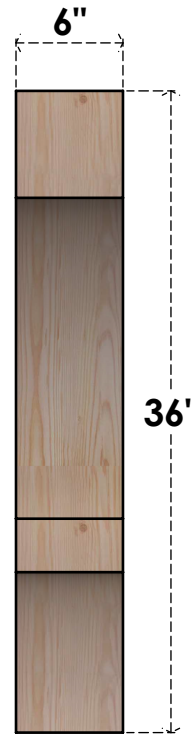

BRC06X30X36BOA00RDF

6"W X 30"D X 36"H BALBOA ROUGH SAWN BRACE, DOUGLAS FIR

SIDE

FRONT

EKENA MILLWORK
 2300 WEST MAIN ST.
 CLARKSVILLE, TX 75426
 TOLL FREE: 866-607-0453
 WWW.EKENAMILLWORK.COM

NOTES

1. INSTALLATION TO BE COMPLETED IN ACCORDANCE WITH MANUFACTURER'S SPECIFICATIONS.
2. DRAWING MAY NOT BE TO SCALE
3. THIS DRAWING IS INTENDED FOR DESIGN AND PLANNING PURPOSES ONLY.
4. ALL INFORMATION CONTAINED HEREIN WAS CURRENT AT THE TIME OF DEVELOPMENT BUT MUST BE REVIEWED AND APPROVED BY THE PRODUCT MANUFACTURER TO BE CONSIDERED ACCURATE.
5. PRODUCTS ARE NOT KILN DRIED. THIS ITEM IS UNIQUE AND WILL CONTAIN THE NATURAL VARIATIONS THAT THE WOOD SPECIES OFFERS. THIS MAY RESULT IN VARIATIONS UP TO 1/4"