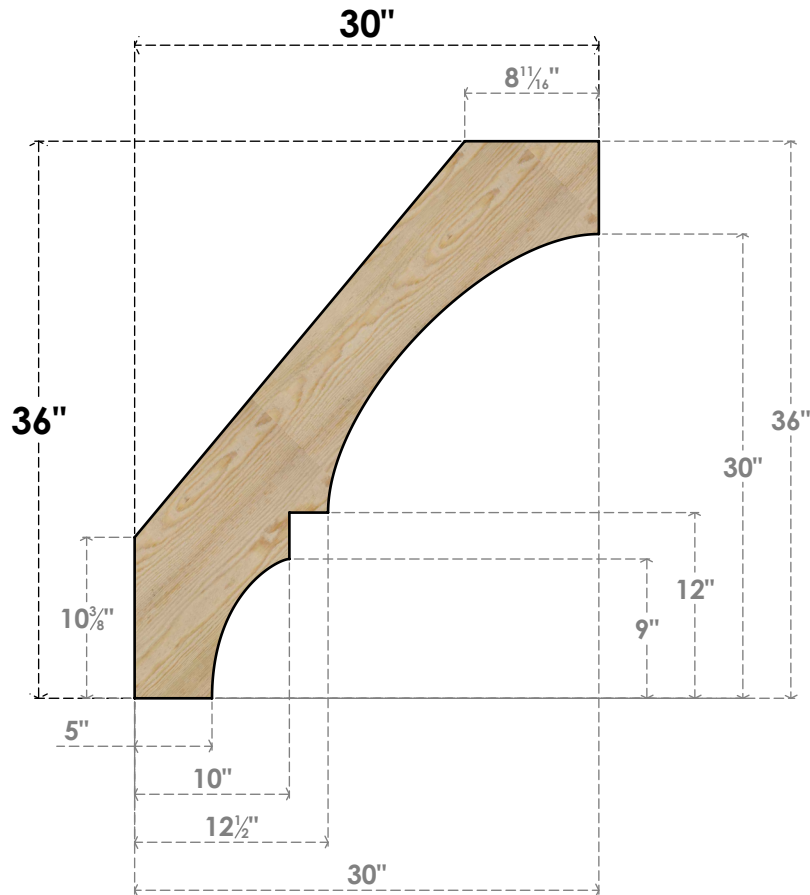

BRC06X30X36BOA00RDF

6"W X 30"D X 36"H BALBOA ROUGH SAWN BRACE, DOUGLAS FIR

SIDE

FRONT

EKENA MILLWORK
 2300 WEST MAIN ST.
 CLARKSVILLE, TX 75426
 TOLL FREE: 866-607-0453
 WWW.EKENAMILLWORK.COM

NOTES

1. INSTALLATION TO BE COMPLETED IN ACCORDANCE WITH MANUFACTURER'S SPECIFICATIONS.
2. DRAWING MAY NOT BE TO SCALE
3. THIS DRAWING IS INTENDED FOR DESIGN AND PLANNING PURPOSES ONLY.
4. ALL INFORMATION CONTAINED HEREIN WAS CURRENT AT THE TIME OF DEVELOPMENT BUT MUST BE REVIEWED AND APPROVED BY THE PRODUCT MANUFACTURER TO BE CONSIDERED ACCURATE.
5. PRODUCTS ARE NOT KILN DRIED. THIS ITEM IS UNIQUE AND WILL CONTAIN THE NATURAL VARIATIONS THAT THE WOOD SPECIES OFFERS. THIS MAY RESULT IN VARIATIONS UP TO 1/4"